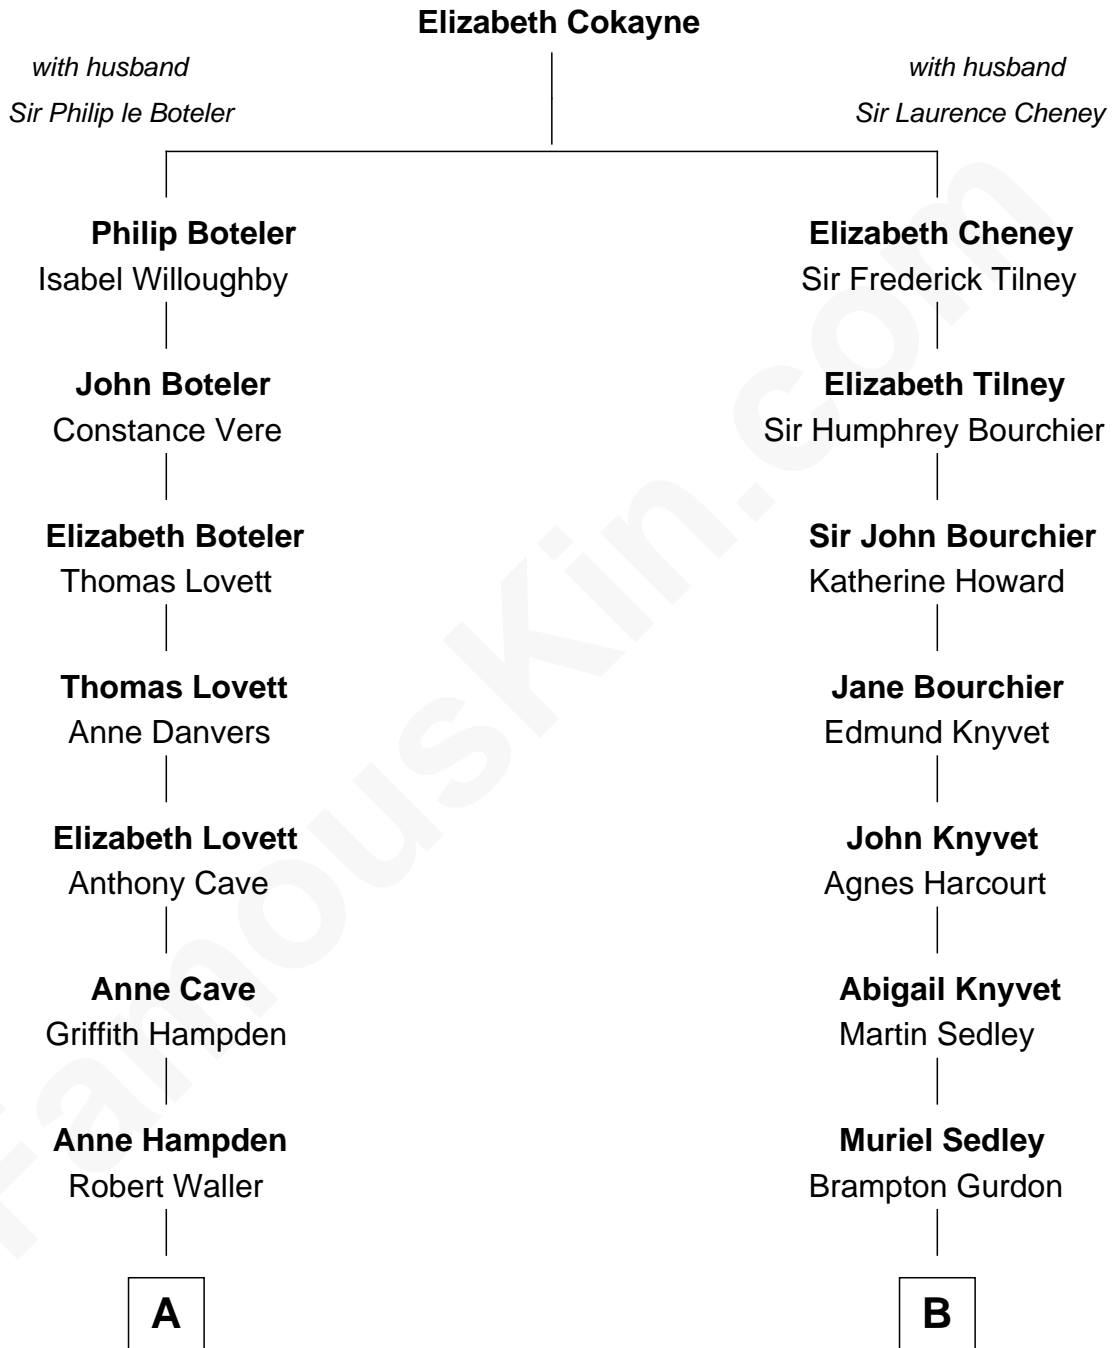

FamousKin.com Relationship Chart of Cara Delevingne

Fashion Model and Movie Actress

17th cousin 3 times removed of

John Adams Morgan

1952 Olympic Sailing Gold Medalist

C

Anne Margaret Faudel-Phillips

John Vincent Sheffield

Jane Armyne Sheffield

Sir Jocelyn Edward Greville Stevens

Pandora Anne Stevens

Charles Hamar Delevingne

Cara Delevingne

Model and Actress

FamousKin.com