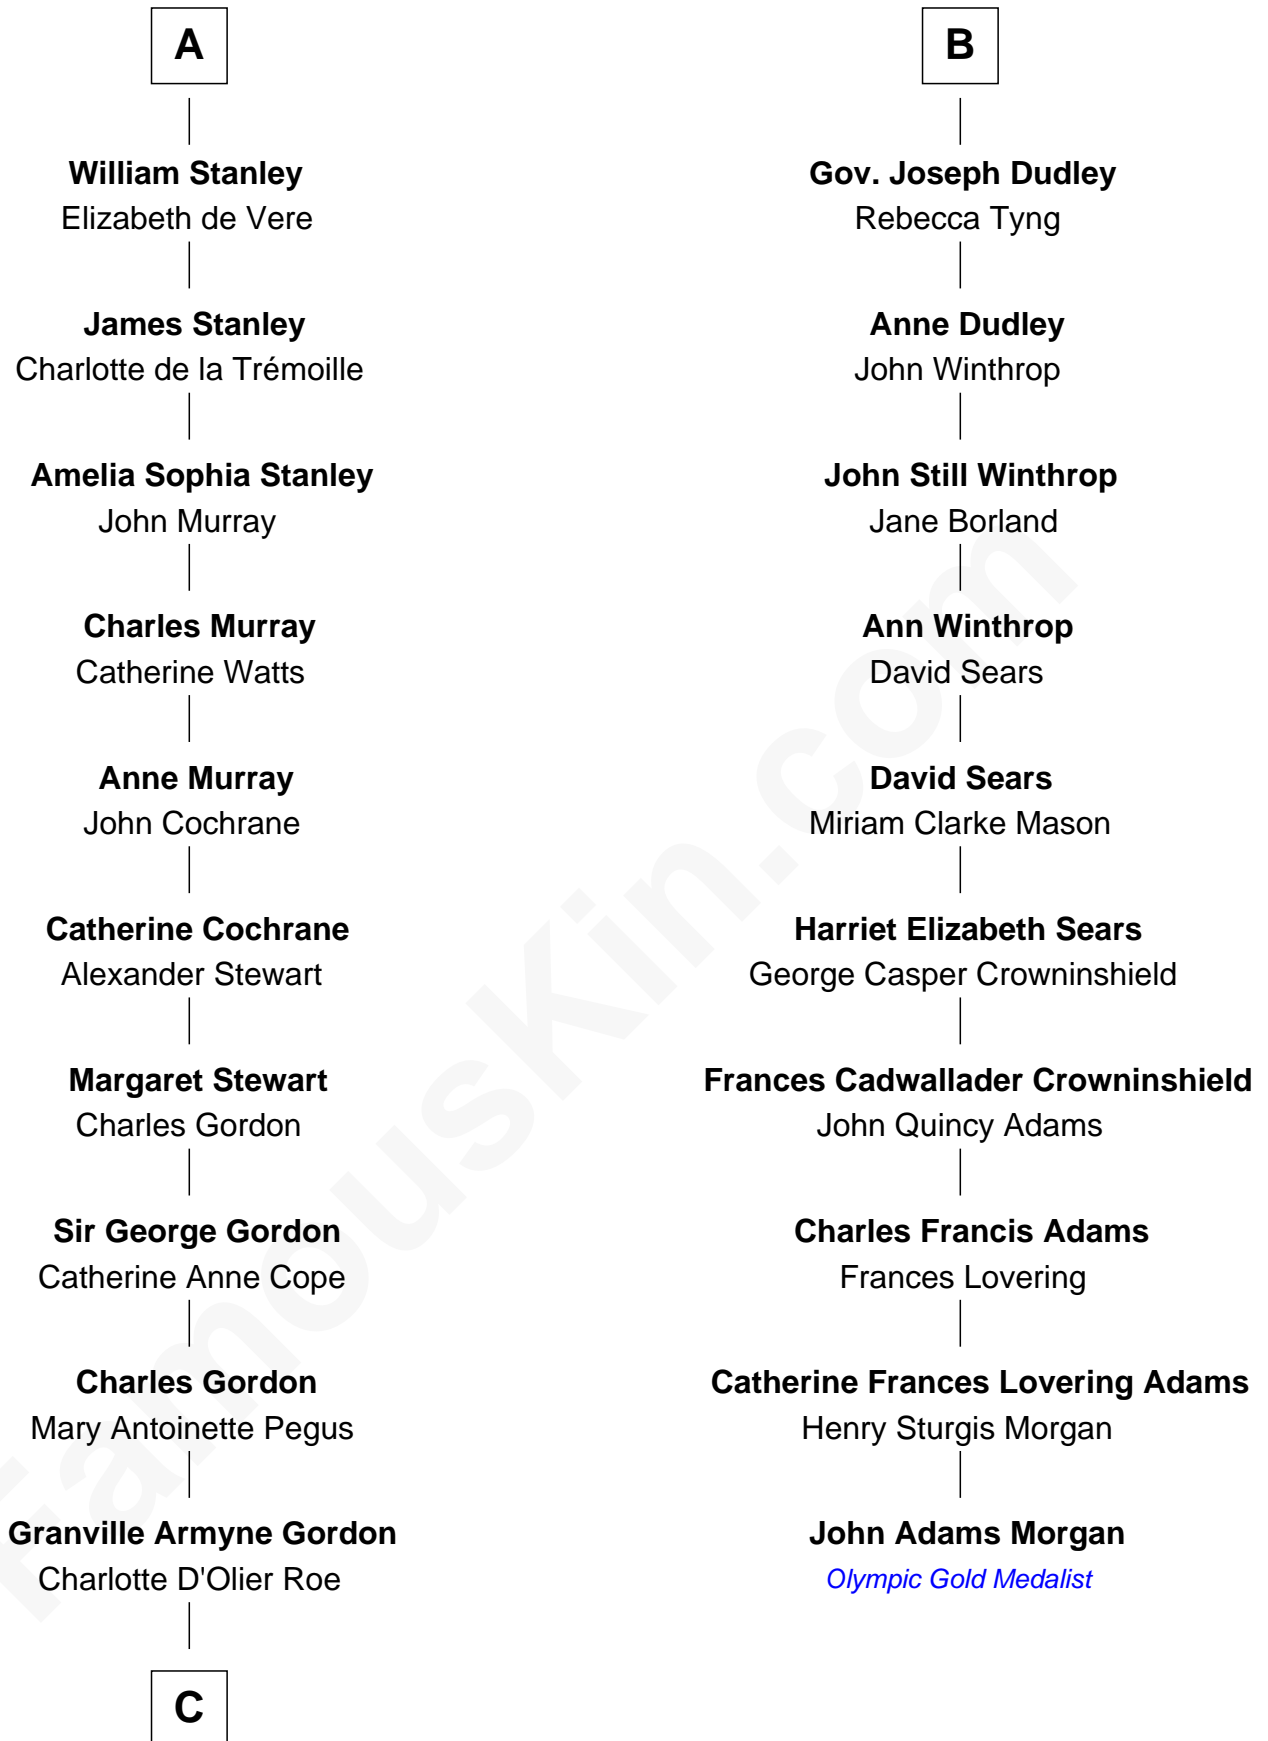

FamousKin.com

Relationship Chart of

Cara Delevingne

Fashion Model and Movie Actress

16th cousin 5 times removed of

John Adams Morgan

1952 Olympic Sailing Gold Medalist

C

Armyne Evelyne Gordon

Sir Lionel Lawson Faudel-Phillips

Anne Margaret Faudel-Phillips

John Vincent Sheffield

Jane Armyne Sheffield

Sir Jocelyn Edward Greville Stevens

Pandora Anne Stevens

Charles Hamar Delevingne