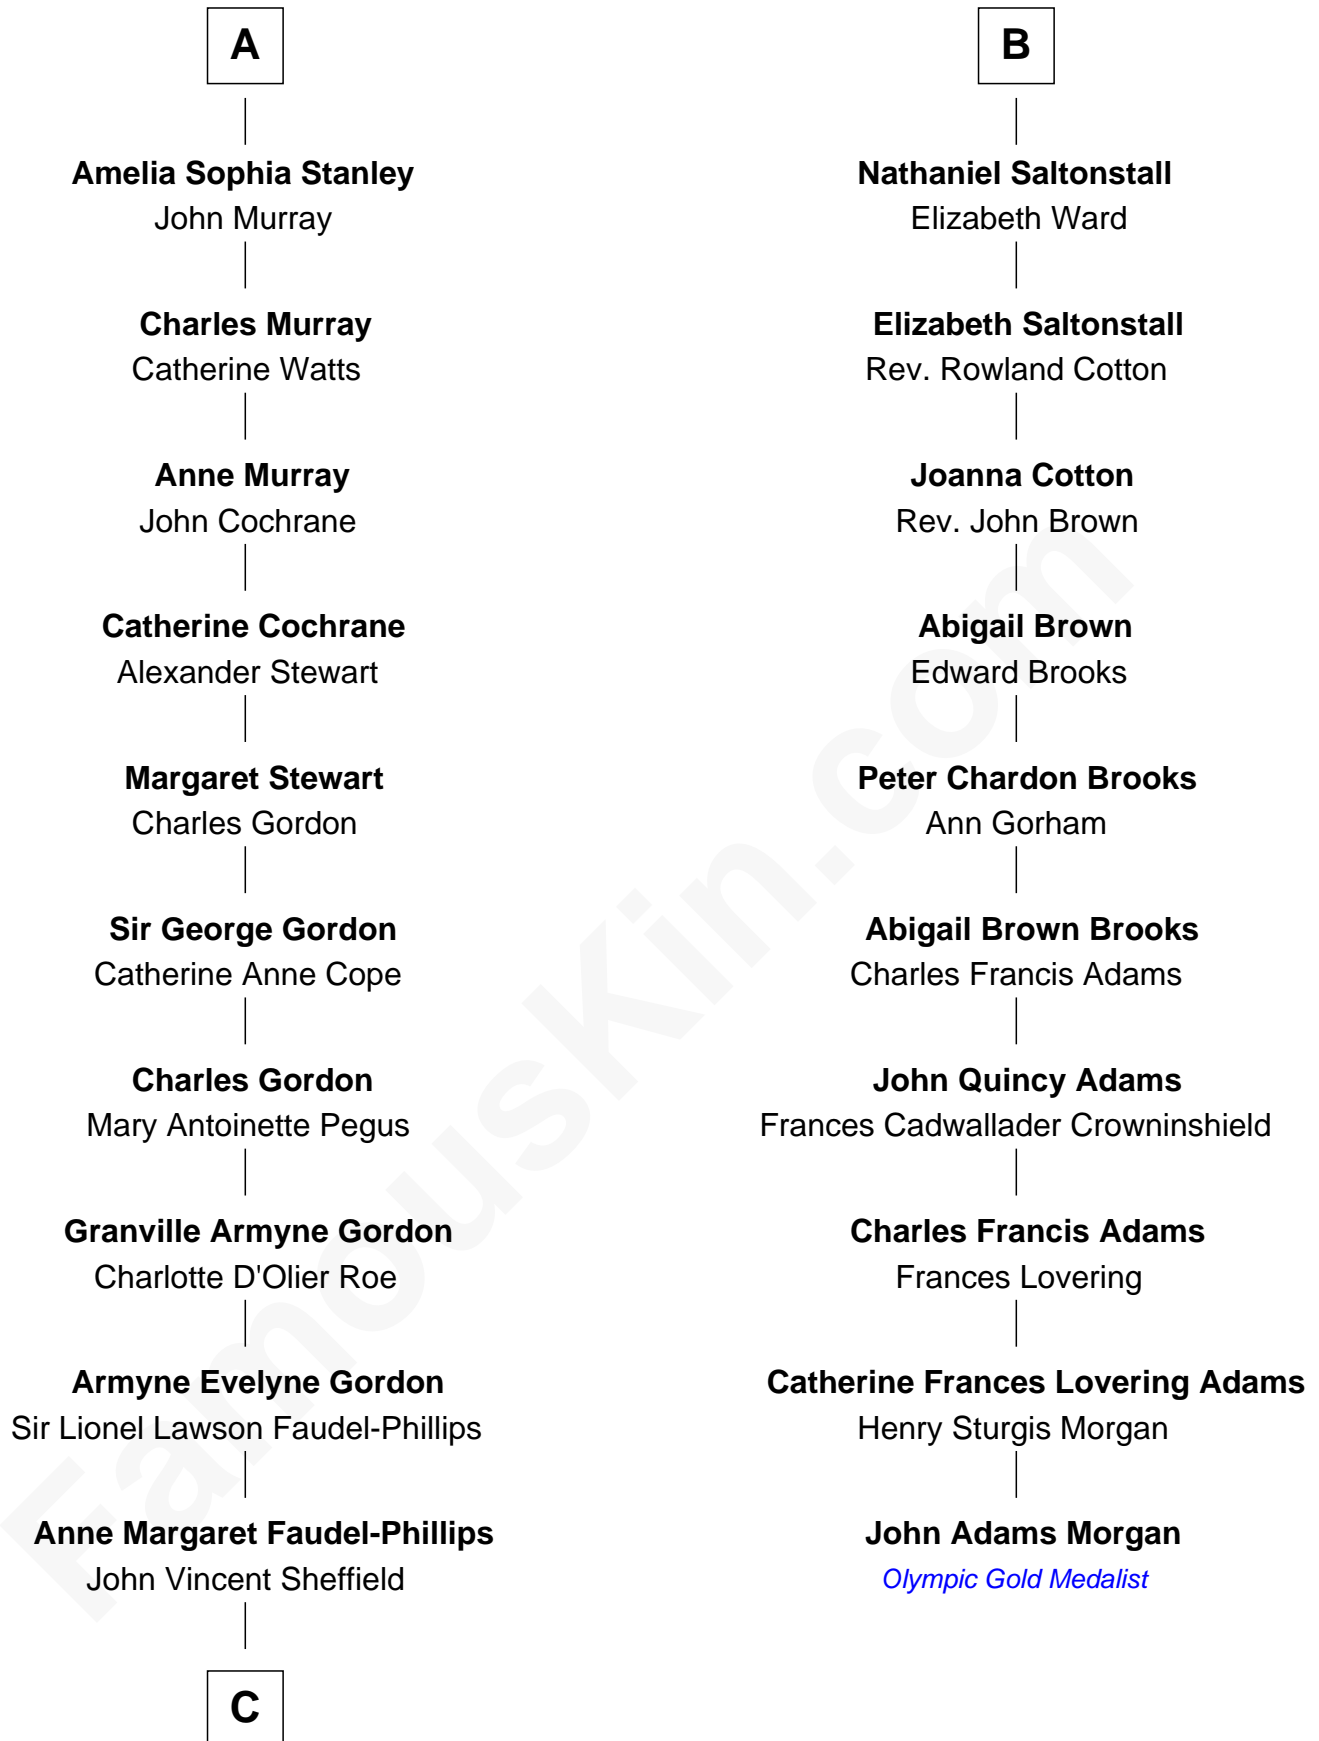

FamousKin.com

Relationship Chart of

Cara Delevingne

Fashion Model and Movie Actress

16th cousin 3 times removed of

John Adams Morgan

1952 Olympic Sailing Gold Medalist

C

—
Jane Armyne Sheffield

Sir Jocelyn Edward Greville Stevens

—
Pandora Anne Stevens

Charles Hamar Delevingne

—
Cara Delevingne

Model and Actress

FamousKin.com