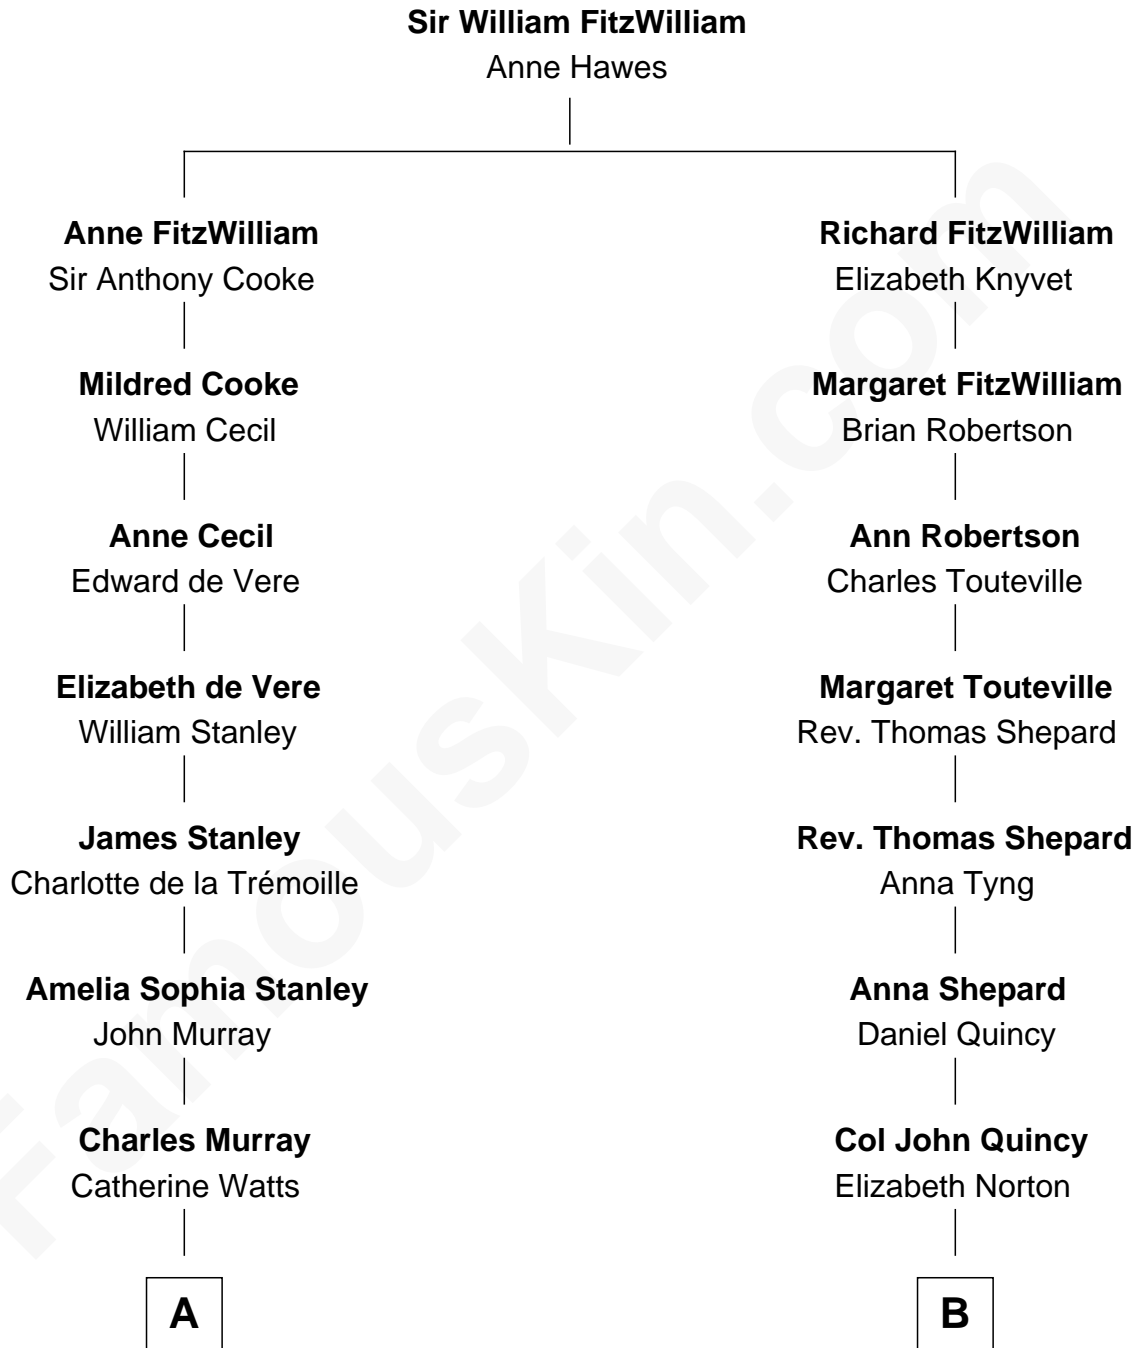

## Relationship Chart of

### Cara Delevingne

*Fashion Model and Movie Actress*

**14th cousin 3 times removed of**

**John Adams Morgan**

*1952 Olympic Sailing Gold Medalist*

**A**

**Anne Murray**  
John Cochrane

**Catherine Cochrane**  
Alexander Stewart