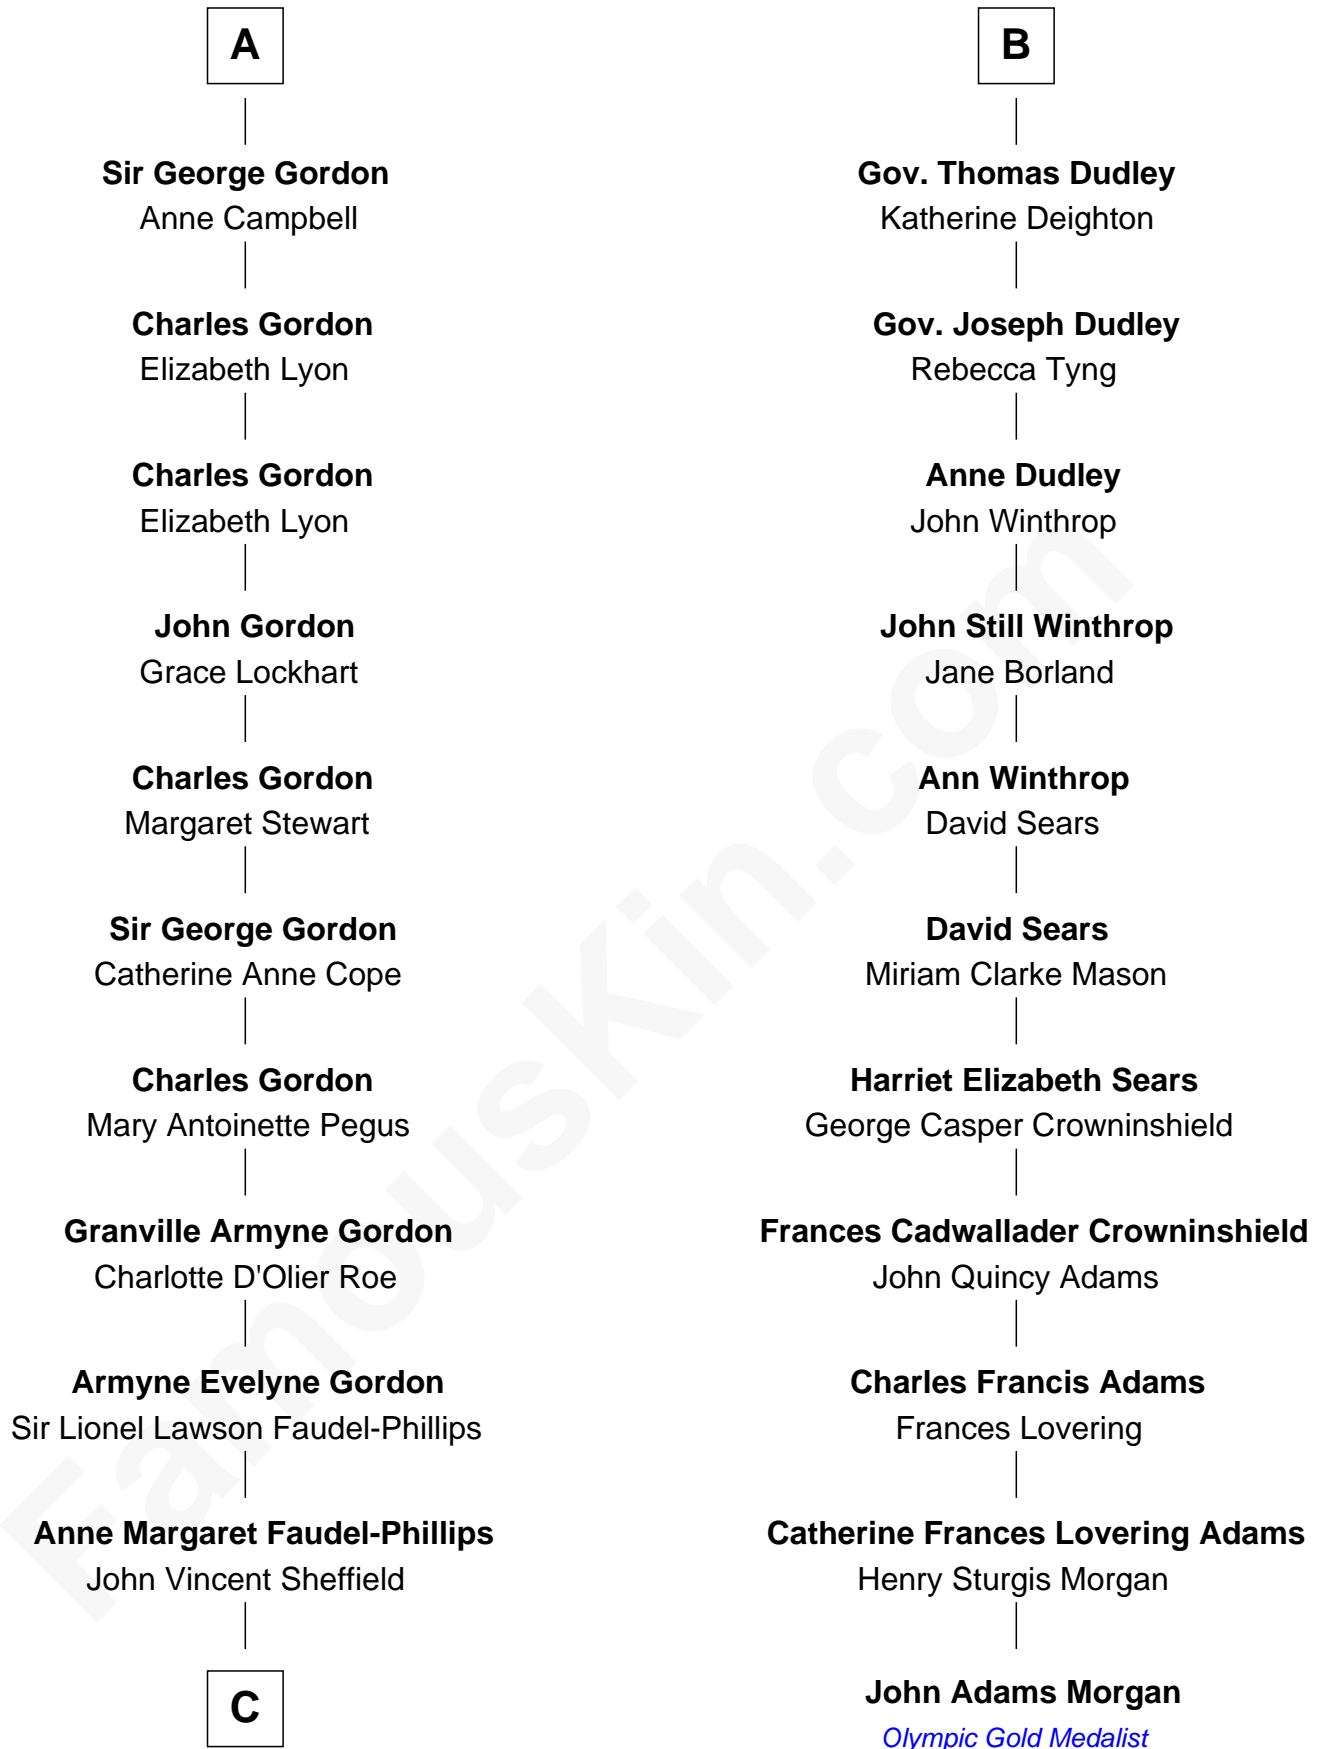

FamousKin.com Relationship Chart of

Cara Delevingne

Fashion Model and Movie Actress

17th cousin 2 times removed of

John Adams Morgan

1952 Olympic Sailing Gold Medalist

Sir Thomas de Holand

Alice Fitzalan

Edward Cherleton

Joyce Cherleton

Sir John Tiptoft

Joyce Tiptoft

Sir Edmund Sutton

Sir Edward Sutton

Cecily Willoughby

Sir John Sutton

Cecily Grey

Sir Henry Dudley

----- Ashton

Probable

Roger Dudley

Susanna Thorne

B

C