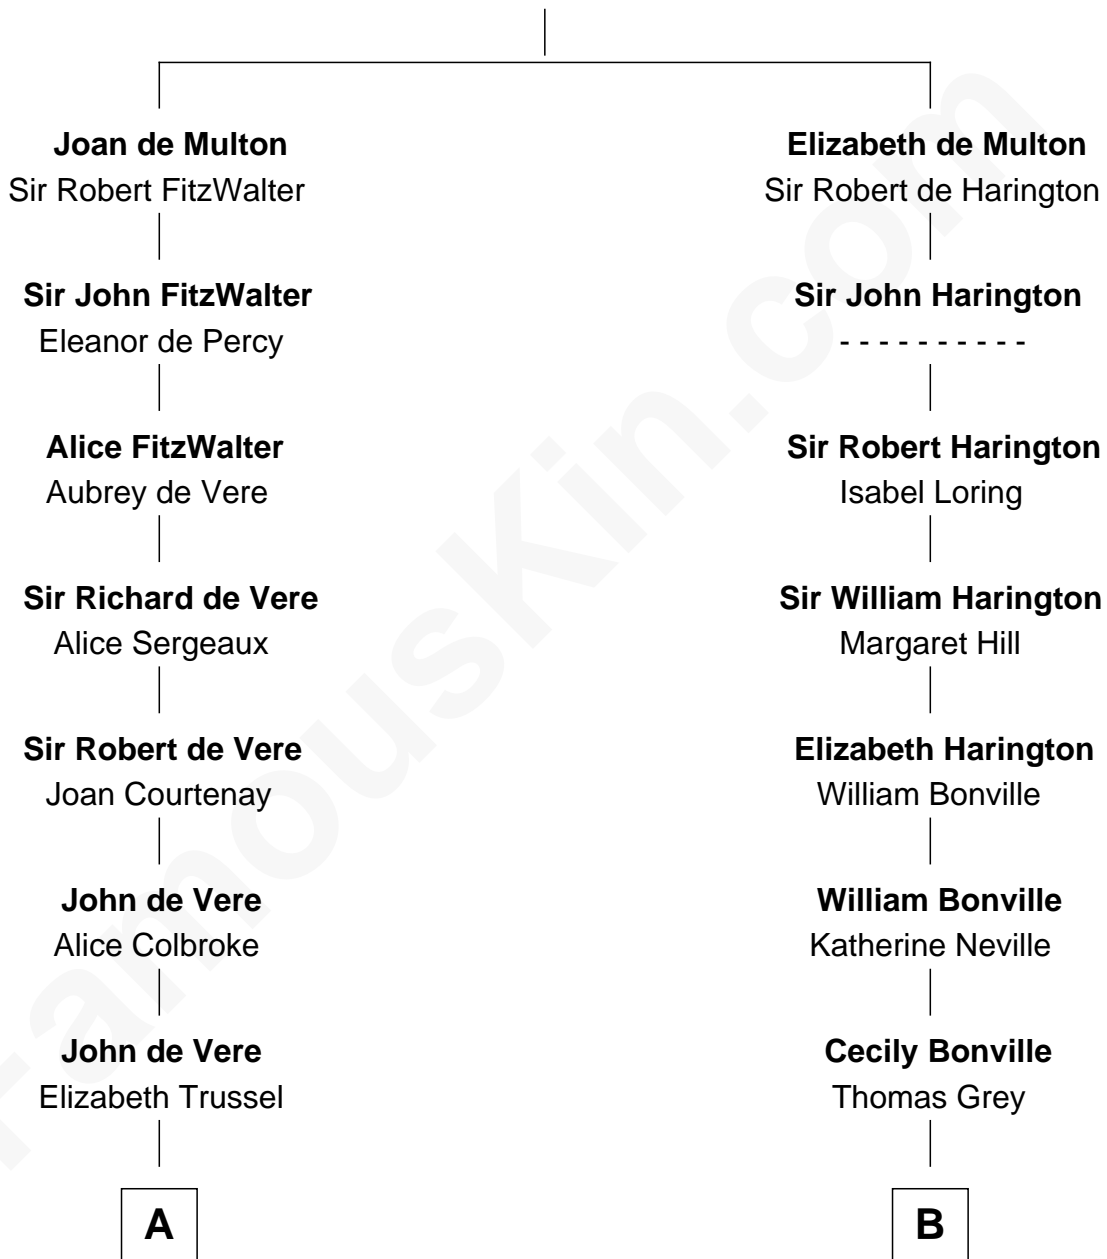

## Relationship Chart of

### Cara Delevingne

*Fashion Model and Movie Actress*

20th cousin 1 time removed of

### John Adams Morgan

*1952 Olympic Sailing Gold Medalist*

**Sir Thomas de Multon**

Eleanor de Burgh

**C**

**Sir Berkeley Digby George Sheffield**  
Julia Mary de Tuyll van Serooskerken

**John Vincent Sheffield**  
Anne Margaret Faudel-Phillips