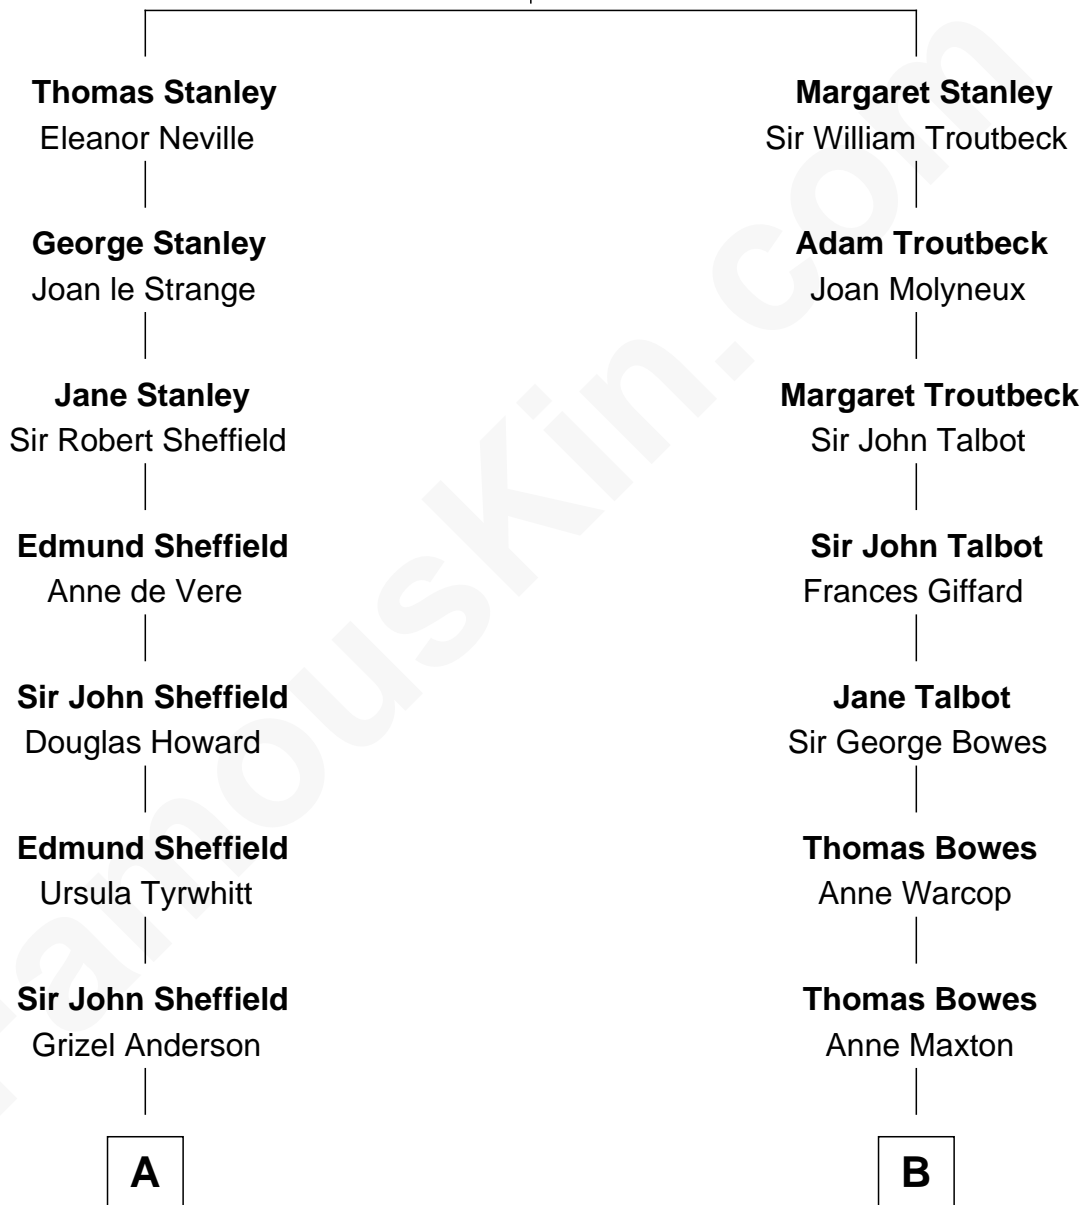

FamousKin.com

Relationship Chart of

Cara Delevingne

Fashion Model and Movie Actress

16th cousin 1 time removed of

Benedict Cumberbatch

Movie, Television and Stage Actor

Sir Thomas Stanley

Joan Goushill

A

Edmund Sheffield
Elizabeth Cranfield

John Sheffield
Frances Stewart

Sir Charles Herbert later Sheffield
Margaret Diana Sabine

Rev. Sir Robert Sheffield
Penelope Pitches

Sir Robert Sheffield
Julia Brigida Newbold

Sir Robert Sheffield
Priscilla Isabella Laura Dumaresq

Sir Berkeley Digby George Sheffield
Julia Mary de Tuyll van Serooskerken

John Vincent Sheffield
Anne Margaret Faudel-Phillips

Jane Armyne Sheffield
Sir Jocelyn Edward Greville Stevens