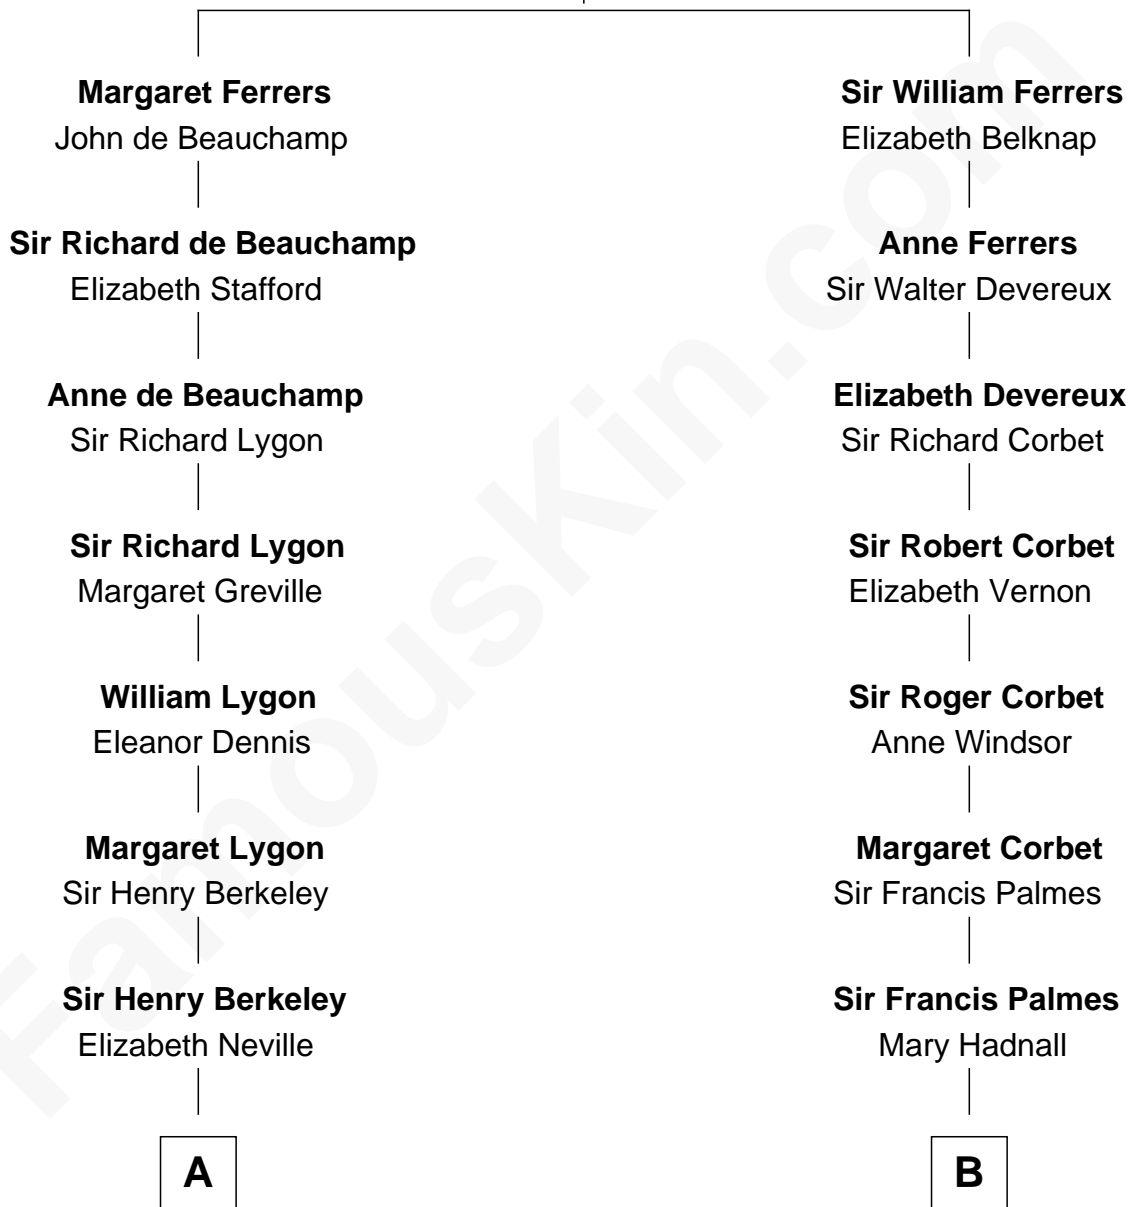

FamousKin.com

Relationship Chart of

Cara Delevingne

Fashion Model and Movie Actress

19th cousin of

Benedict Cumberbatch

Movie, Television and Stage Actor

Sir Edmund Ferrers

Ellen Roche

C

Jane Armyne Sheffield
Sir Jocelyn Edward Greville Stevens

Pandora Anne Stevens
Charles Hamar Delevingne

Cara Delevingne
Model and Actress

D

Henry Carlton Cumberbatch
Pauline Ellen Laing Congdon