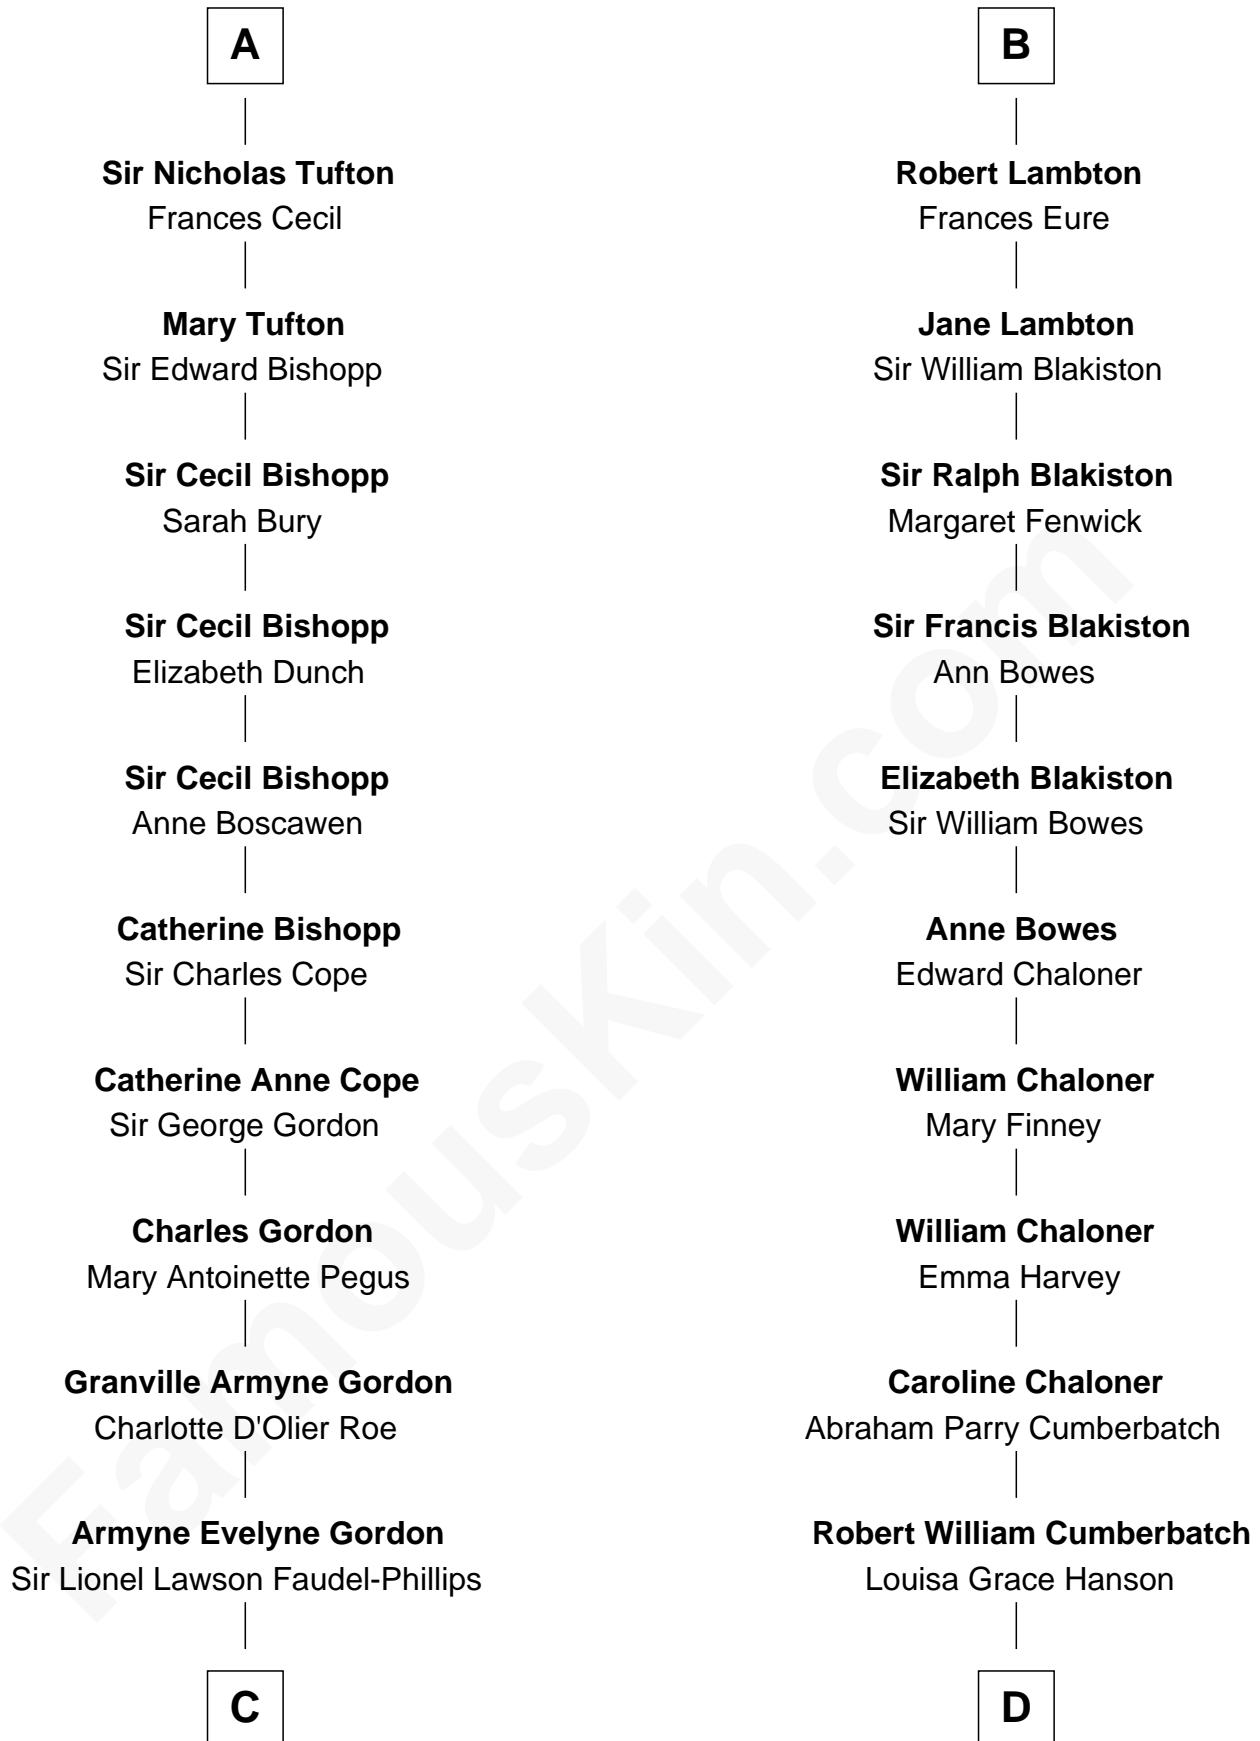

FamousKin.com

Relationship Chart of

Cara Delevingne

Fashion Model and Movie Actress

20th cousin of

Benedict Cumberbatch

Movie, Television and Stage Actor

C

Anne Margaret Faudel-Phillips

John Vincent Sheffield

Jane Armyne Sheffield

Sir Jocelyn Edward Greville Stevens

Pandora Anne Stevens

Charles Hamar Delevingne

Cara Delevingne

Model and Actress