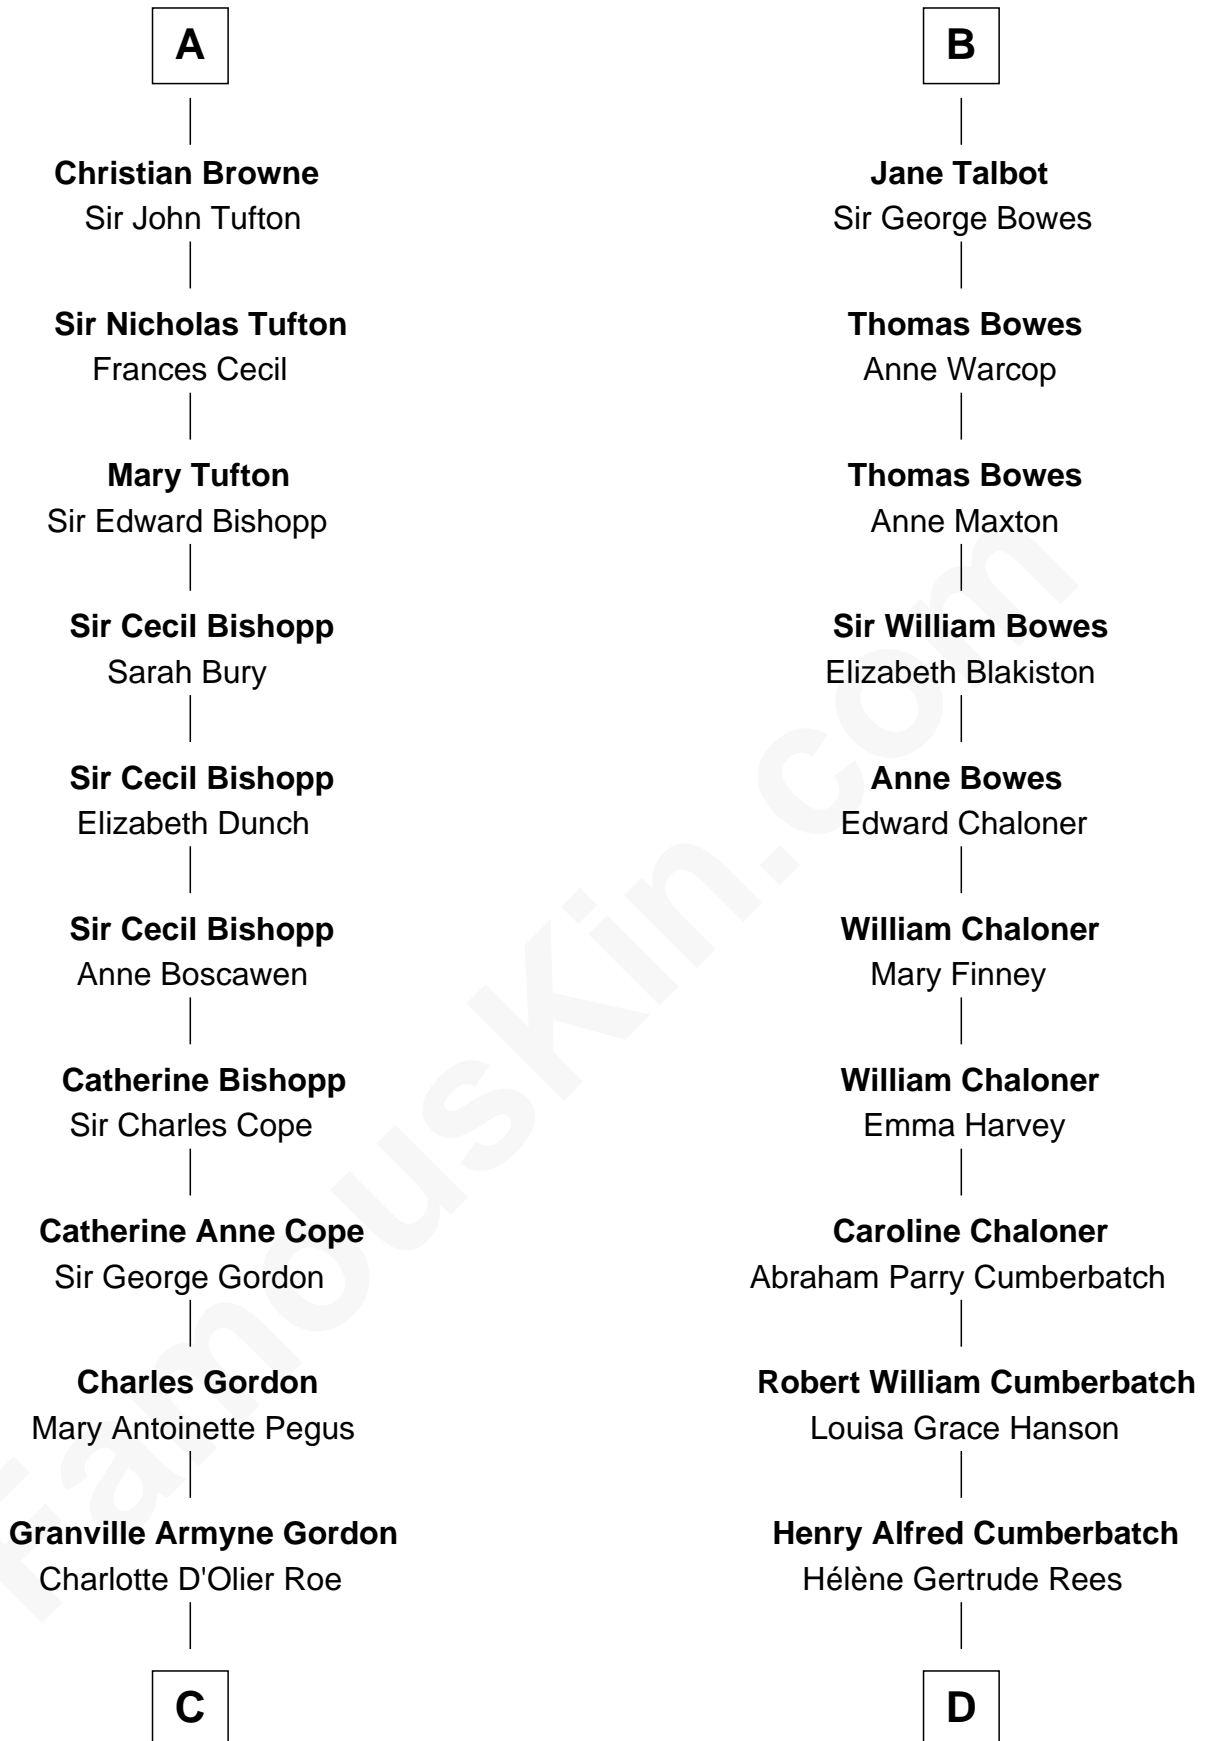

FamousKin.com

Relationship Chart of

Cara Delevingne

Fashion Model and Movie Actress

19th cousin 2 times removed of

Benedict Cumberbatch

Movie, Television and Stage Actor

C

Armyne Evelyne Gordon
Sir Lionel Lawson Faudel-Phillips

Anne Margaret Faudel-Phillips
John Vincent Sheffield

Jane Armyne Sheffield
Sir Jocelyn Edward Greville Stevens

Pandora Anne Stevens
Charles Hamar Delevingne

Cara Delevingne
Model and Actress

D

Henry Carlton Cumberbatch
Pauline Ellen Laing Congdon

Timothy Carlton Congdon Cumberbatch
Wanda Ventham

Benedict Cumberbatch
Movie, Television and Stage Actor