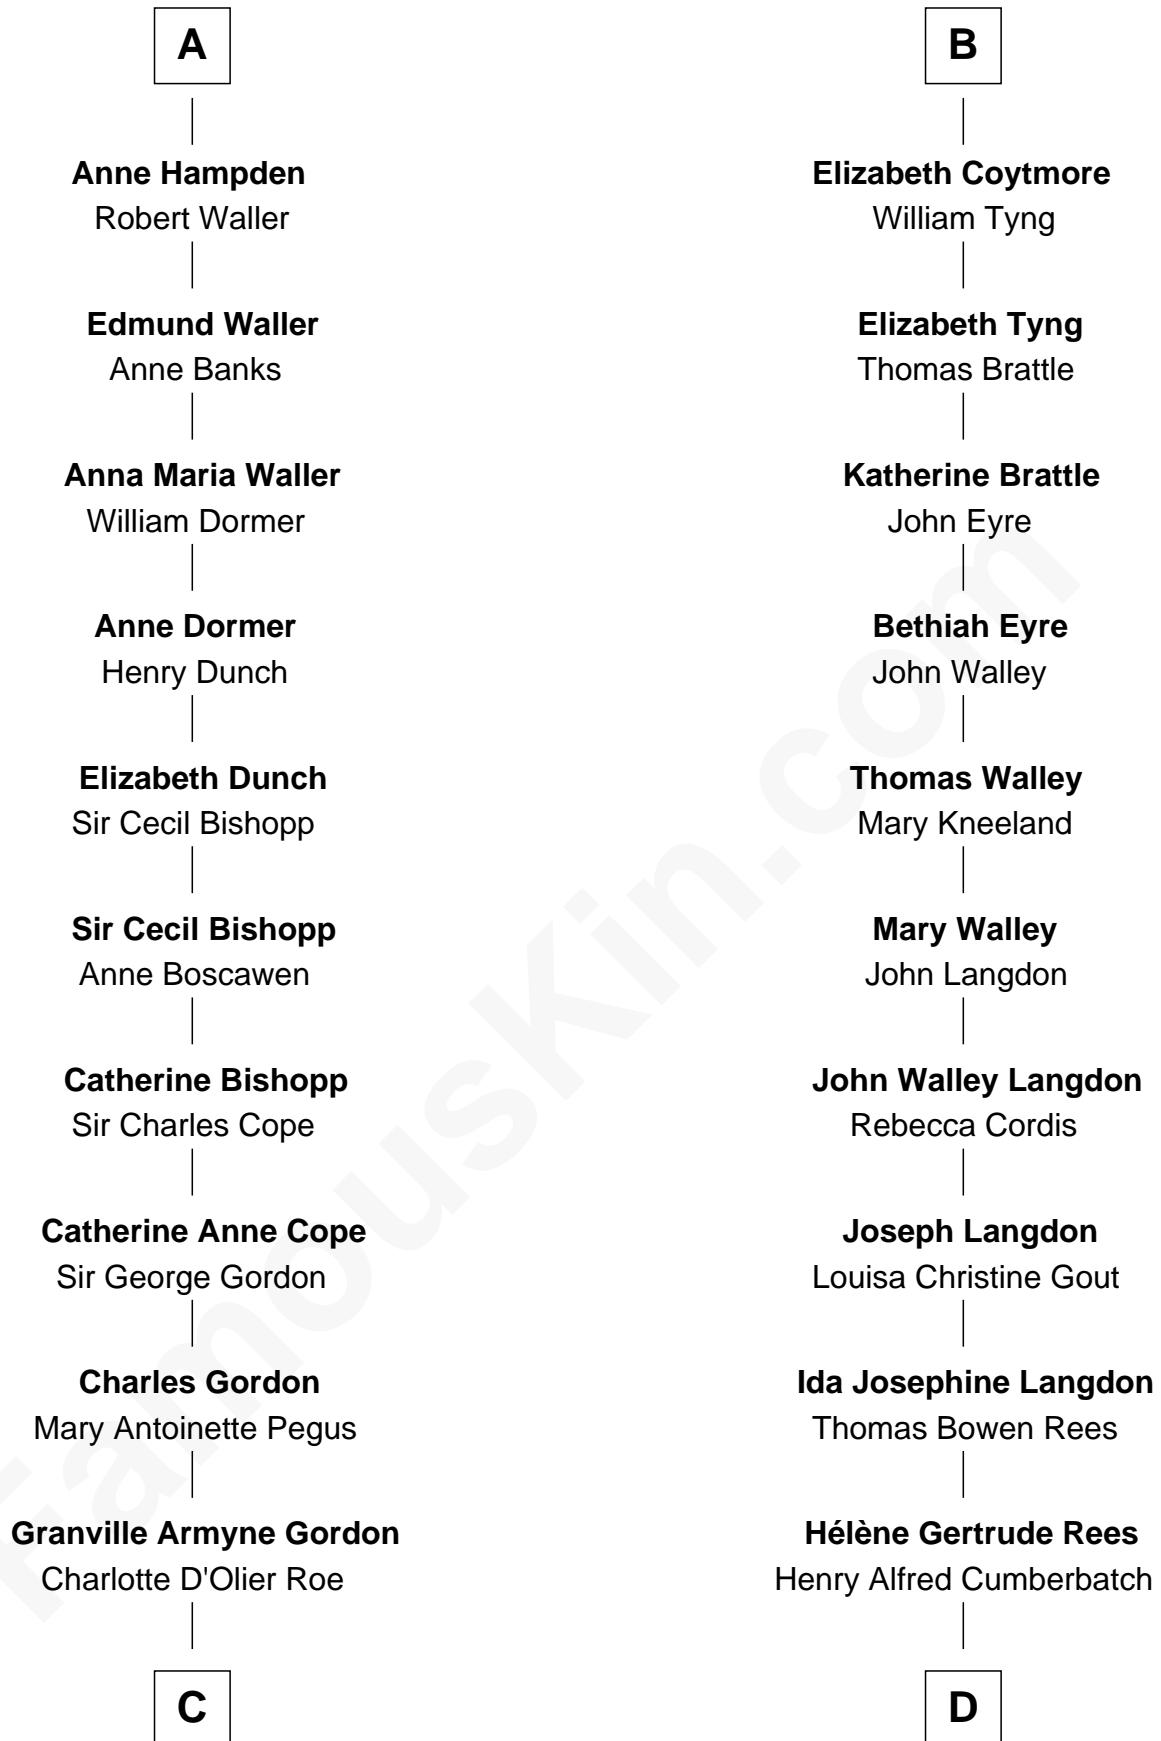

FamousKin.com

Relationship Chart of

Cara Delevingne

Fashion Model and Movie Actress

19th cousin 2 times removed of

Benedict Cumberbatch

Movie, Television and Stage Actor

Sir William Stradling

Isabel St. Barbe

C

Armyne Evelyne Gordon
Sir Lionel Lawson Faudel-Phillips

Anne Margaret Faudel-Phillips
John Vincent Sheffield

Jane Armyne Sheffield
Sir Jocelyn Edward Greville Stevens

Pandora Anne Stevens
Charles Hamar Delevingne

Cara Delevingne
Model and Actress

D

Henry Carlton Cumberbatch
Pauline Ellen Laing Congdon

Timothy Carlton Congdon Cumberbatch
Wanda Ventham

Benedict Cumberbatch
Movie, Television and Stage Actor