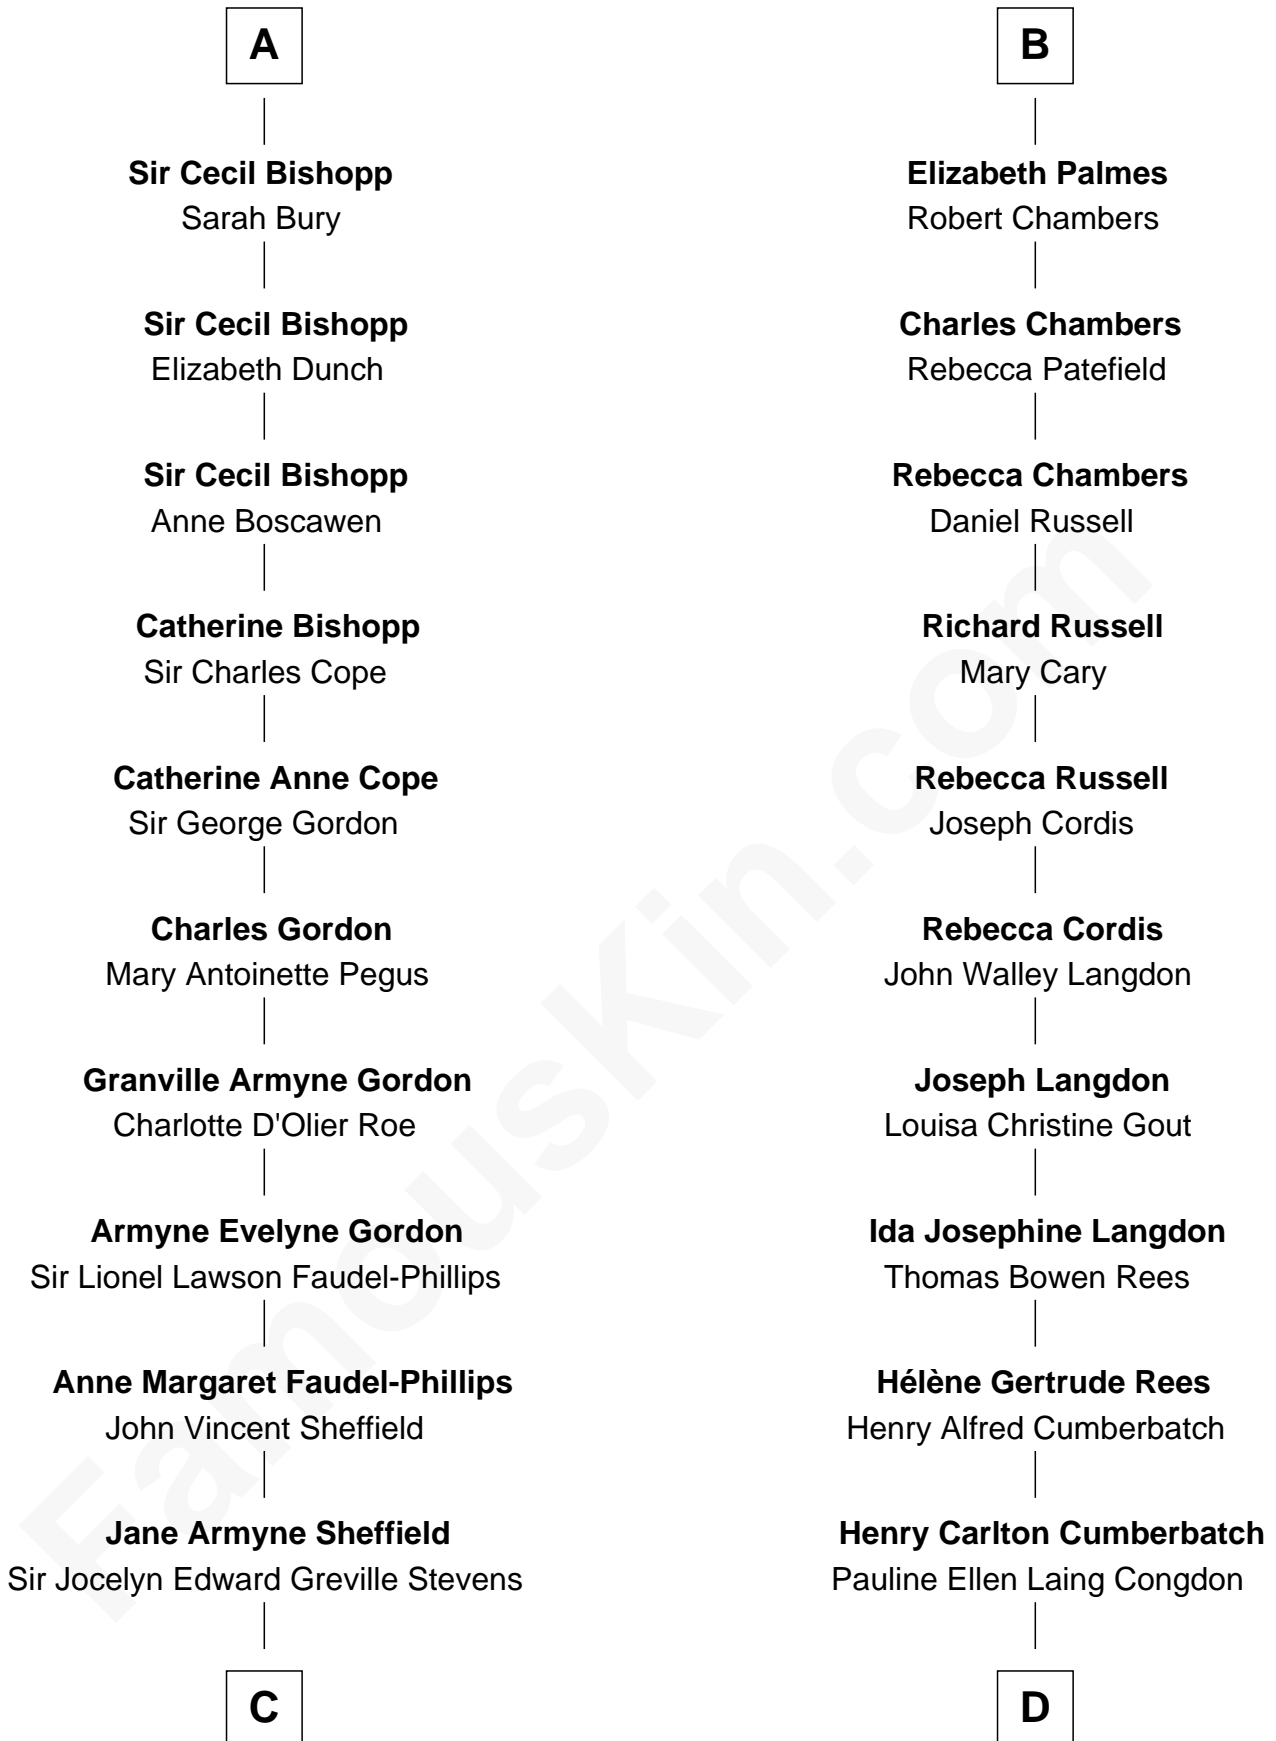

## Relationship Chart of

### Cara Delevingne

*Fashion Model and Movie Actress*

18th cousin of

### Benedict Cumberbatch

*Movie, Television and Stage Actor*

**C**

**Pandora Anne Stevens**  
Charles Hamar Delevingne

**Cara Delevingne**  
*Model and Actress*

**D**

**Timothy Carlton Congdon Cumberbatch**  
Wanda Ventham