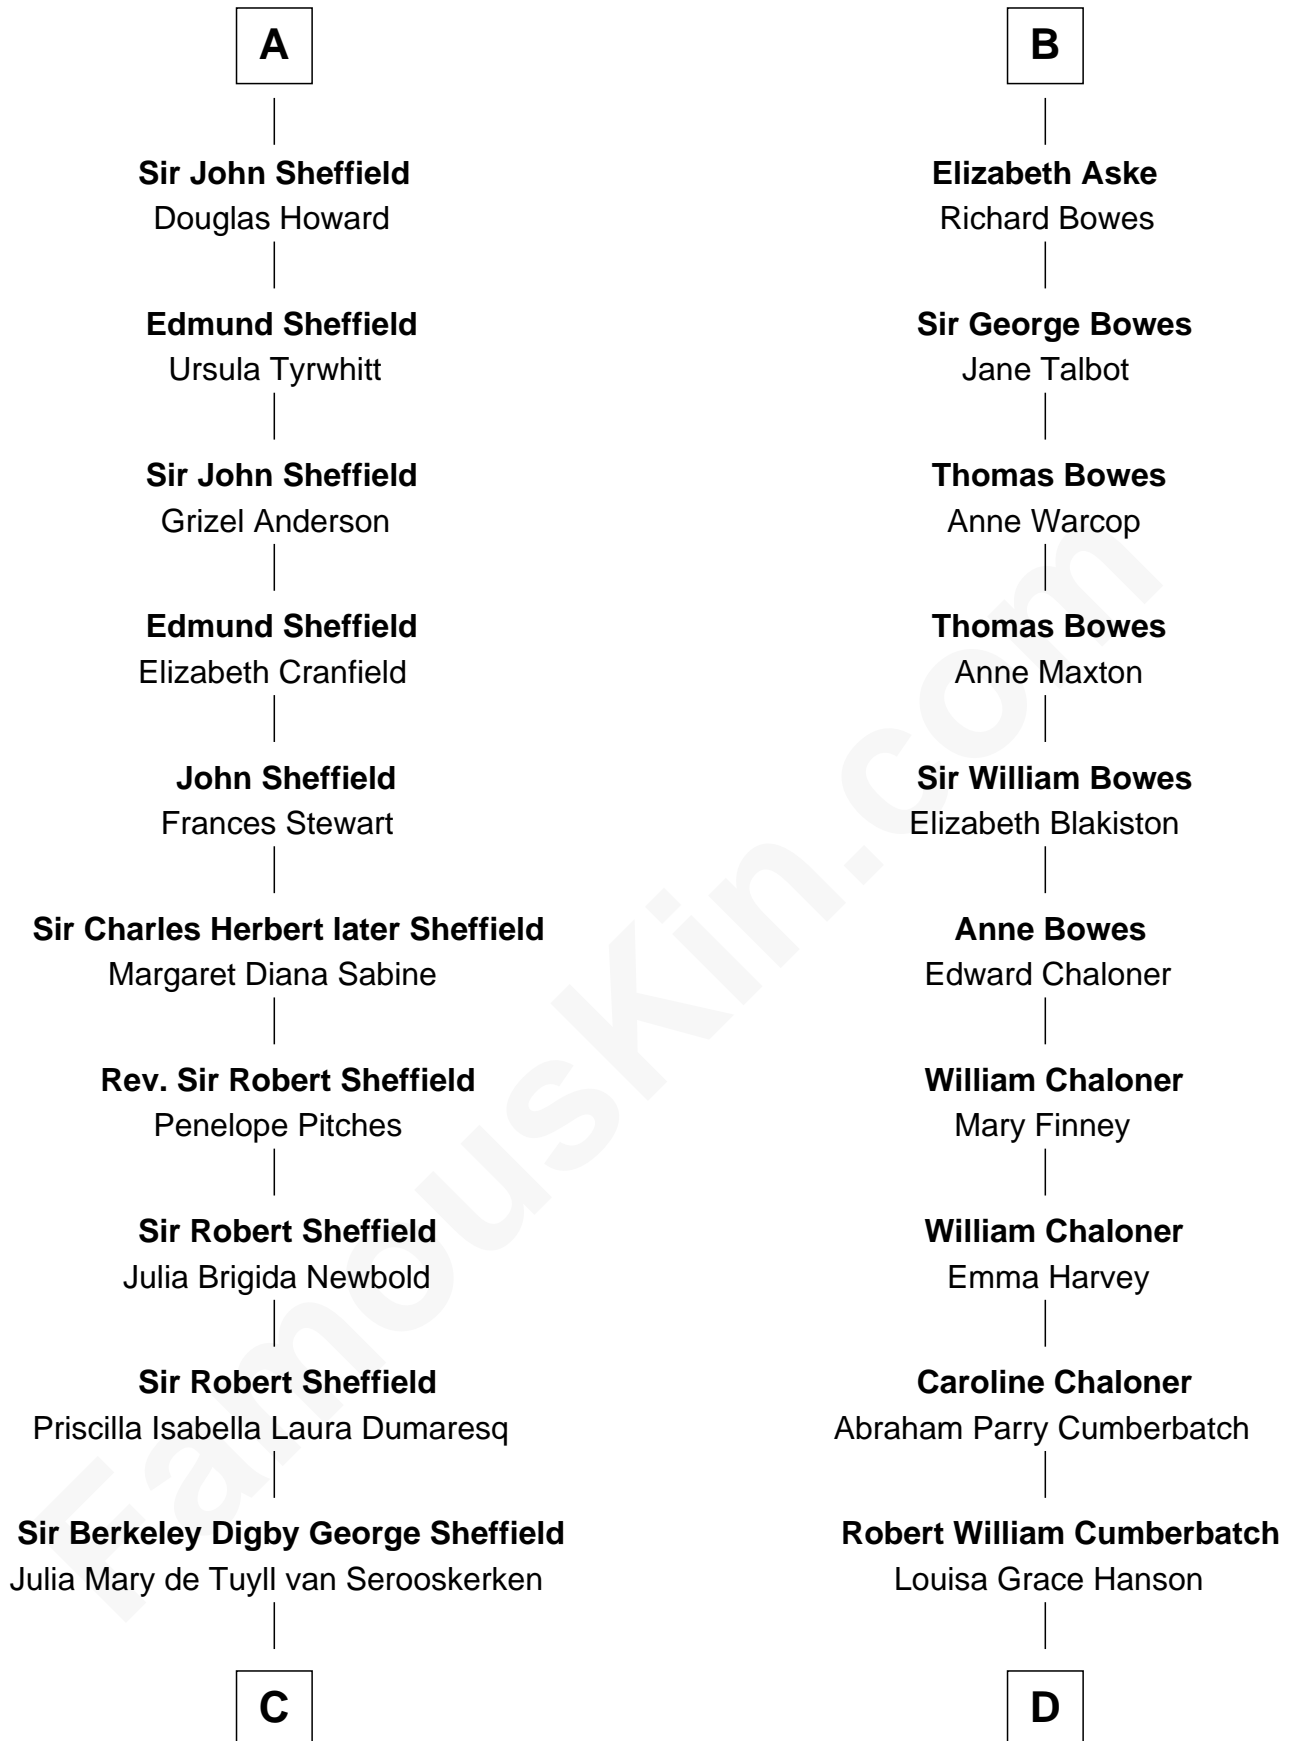

FamousKin.com

Relationship Chart of

Cara Delevingne

Fashion Model and Movie Actress

20th cousin of

Benedict Cumberbatch

Movie, Television and Stage Actor

Sir Henry de Percy

Edmund Sheffield
Anne de Vere

A

Isabel de Percy
Sir William de Aton

Katherine Aton
Sir Ralph Eure

Sir William Eure
Maud Fitzhugh

Robert Eure
Anne Tempest

Elizabeth Eure
Sir James Strangeways

Felice Strangeways
William Aske

Roger Aske
Margery Sedgwick

B

C

John Vincent Sheffield
Anne Margaret Faudel-Phillips

Jane Armyne Sheffield
Sir Jocelyn Edward Greville Stevens

Pandora Anne Stevens
Charles Hamar Delevingne

Cara Delevingne
Model and Actress