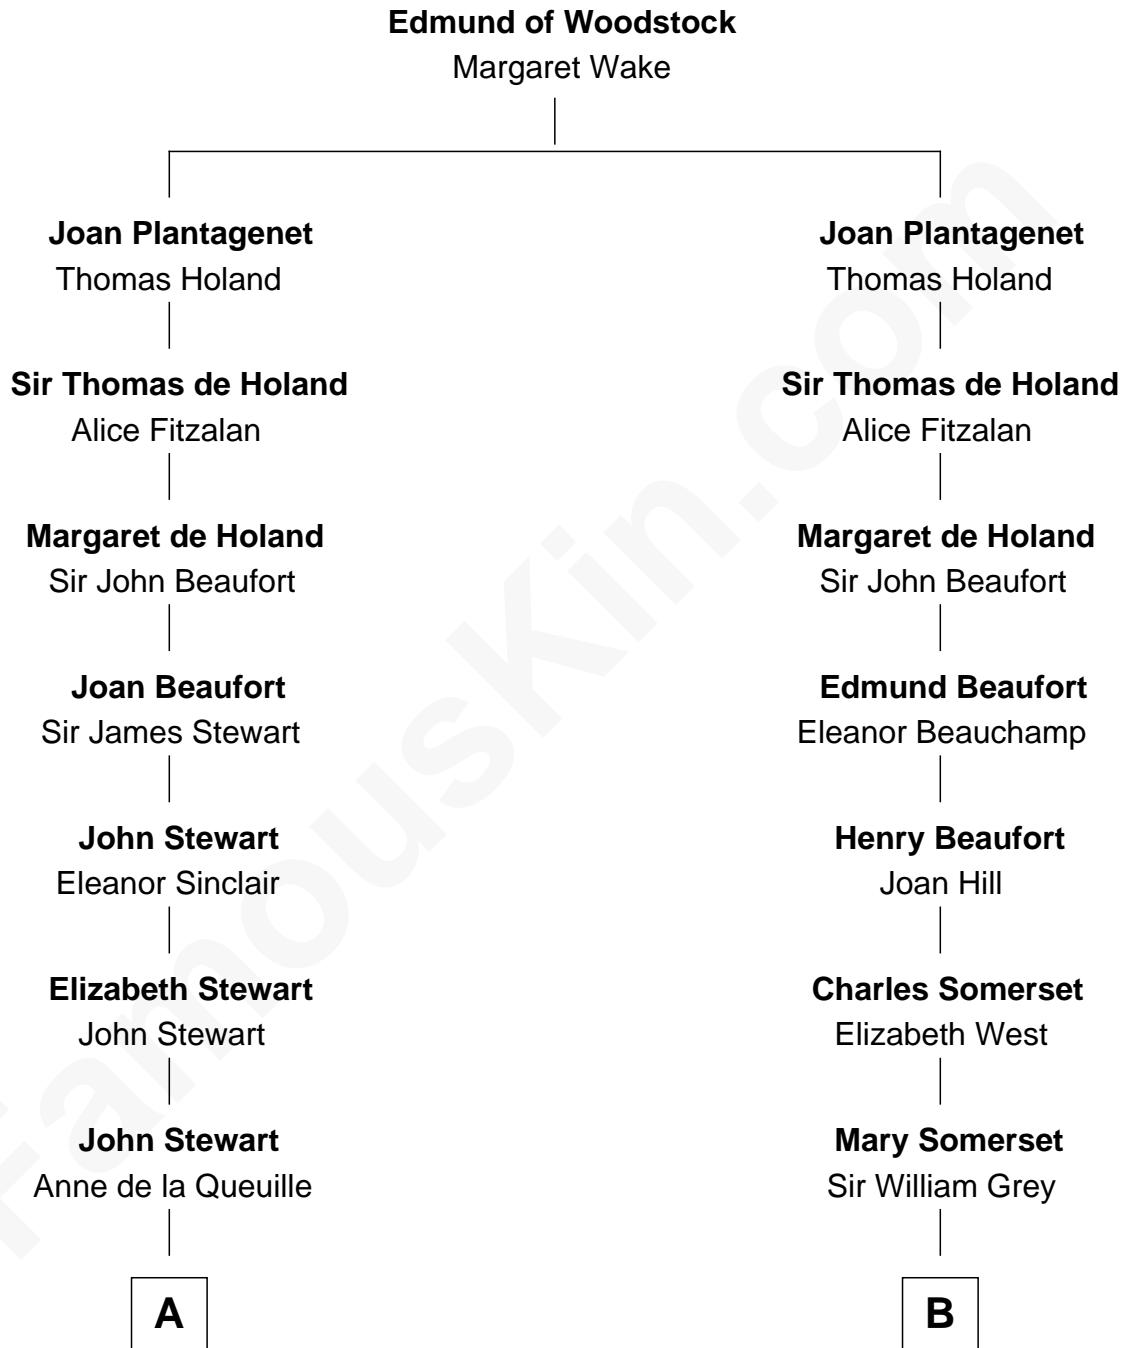

FamousKin.com

Relationship Chart of

Cara Delevingne

Fashion Model and Movie Actress

20th cousin 1 time removed of

Benedict Cumberbatch

Movie, Television and Stage Actor

C

Armyne Evelyne Gordon
Sir Lionel Lawson Faudel-Phillips

Anne Margaret Faudel-Phillips
John Vincent Sheffield

Jane Armyne Sheffield
Sir Jocelyn Edward Greville Stevens

Pandora Anne Stevens
Charles Hamar Delevingne

Cara Delevingne
Model and Actress

D

Henry Alfred Cumberbatch
Hélène Gertrude Rees

Henry Carlton Cumberbatch
Pauline Ellen Laing Congdon

Timothy Carlton Congdon Cumberbatch
Wanda Ventham

Benedict Cumberbatch
Movie, Television and Stage Actor