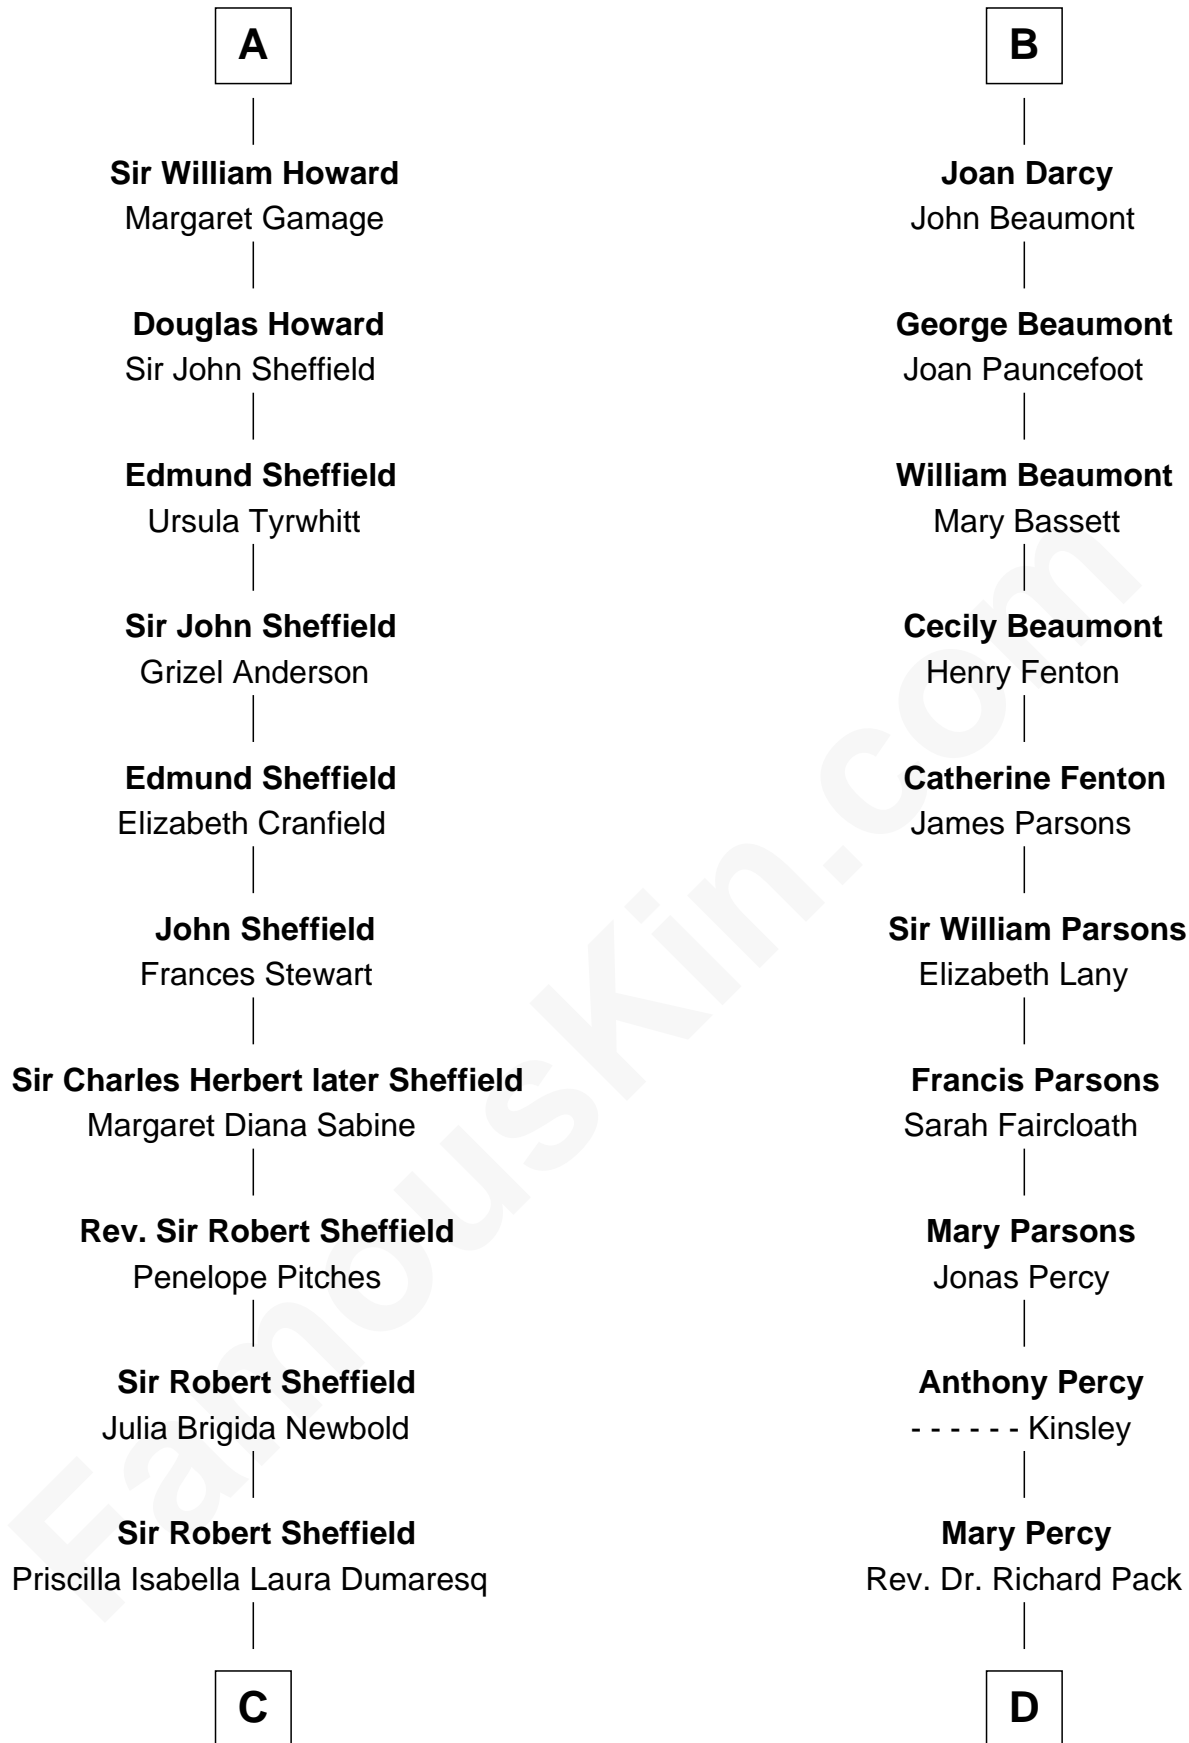

FamousKin.com

Relationship Chart of

Cara Delevingne

Fashion Model and Movie Actress

20th cousin 1 time removed of

Sir Arthur Conan Doyle

Author, "Sherlock Holmes"

C

Sir Berkeley Digby George Sheffield
Julia Mary de Tuyll van Serooskerken

John Vincent Sheffield
Anne Margaret Faudel-Phillips

Jane Armyne Sheffield
Sir Jocelyn Edward Greville Stevens

Pandora Anne Stevens
Charles Hamar Delevingne