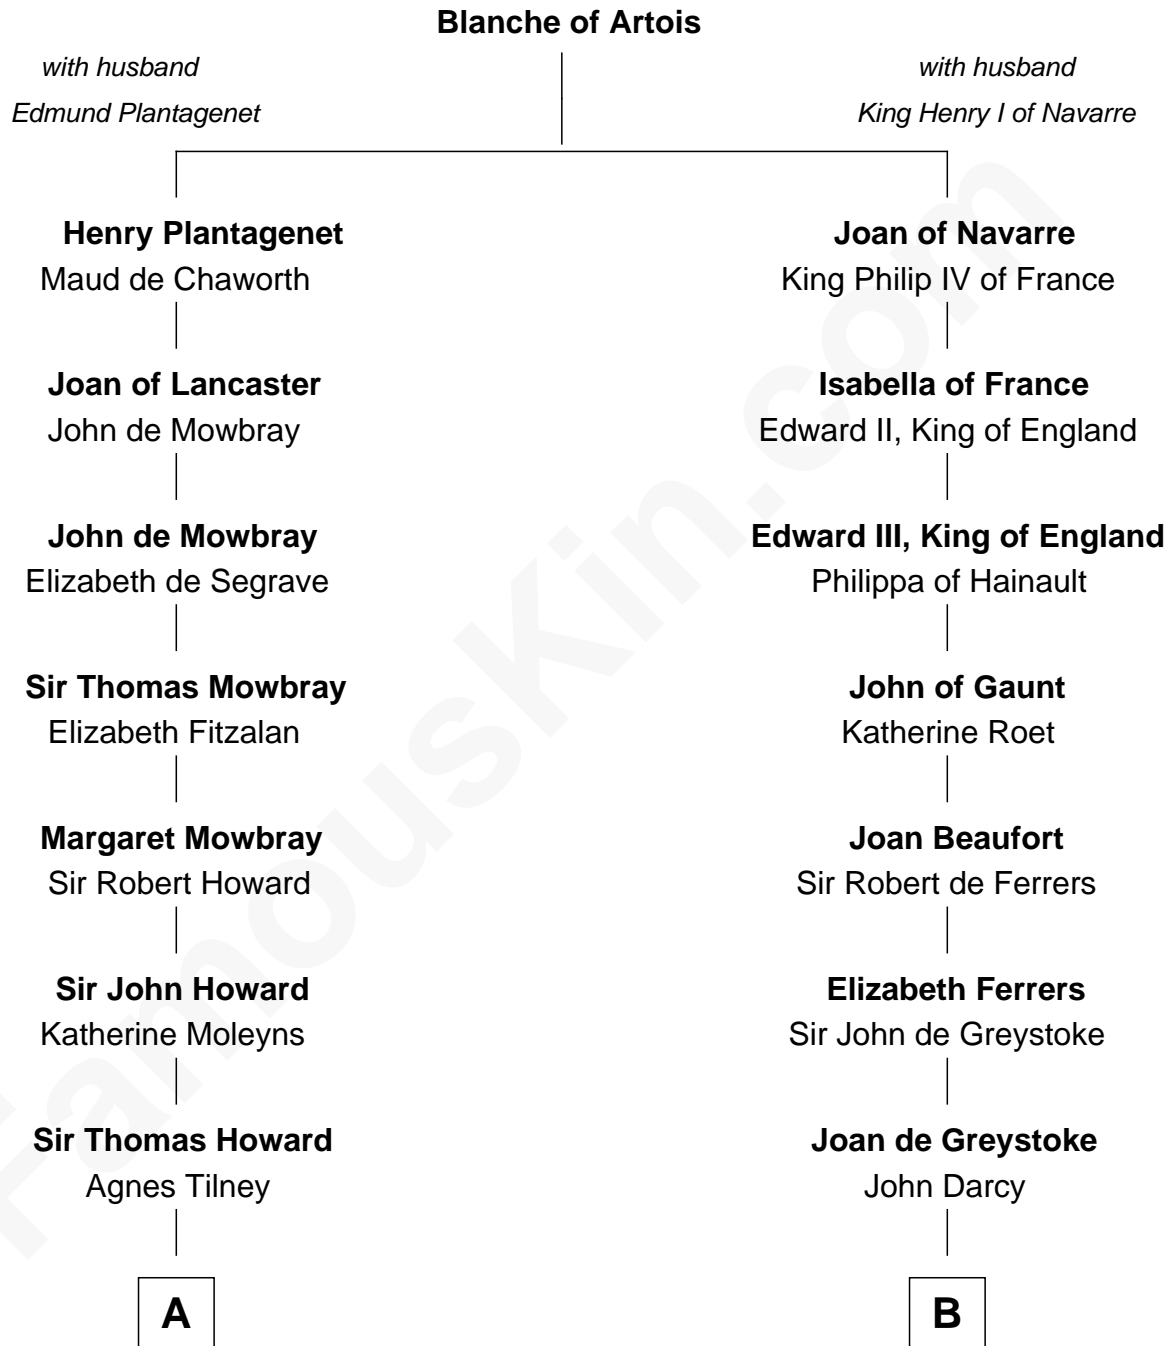

FamousKin.com

Relationship Chart of

Cara Delevingne

Fashion Model and Movie Actress

20th cousin 1 time removed of

Sir Arthur Conan Doyle

Author, "Sherlock Holmes"

C

Sir Berkeley Digby George Sheffield
Julia Mary de Tuyll van Serooskerken

John Vincent Sheffield
Anne Margaret Faudel-Phillips

Jane Armyne Sheffield
Sir Jocelyn Edward Greville Stevens

Pandora Anne Stevens
Charles Hamar Delevingne