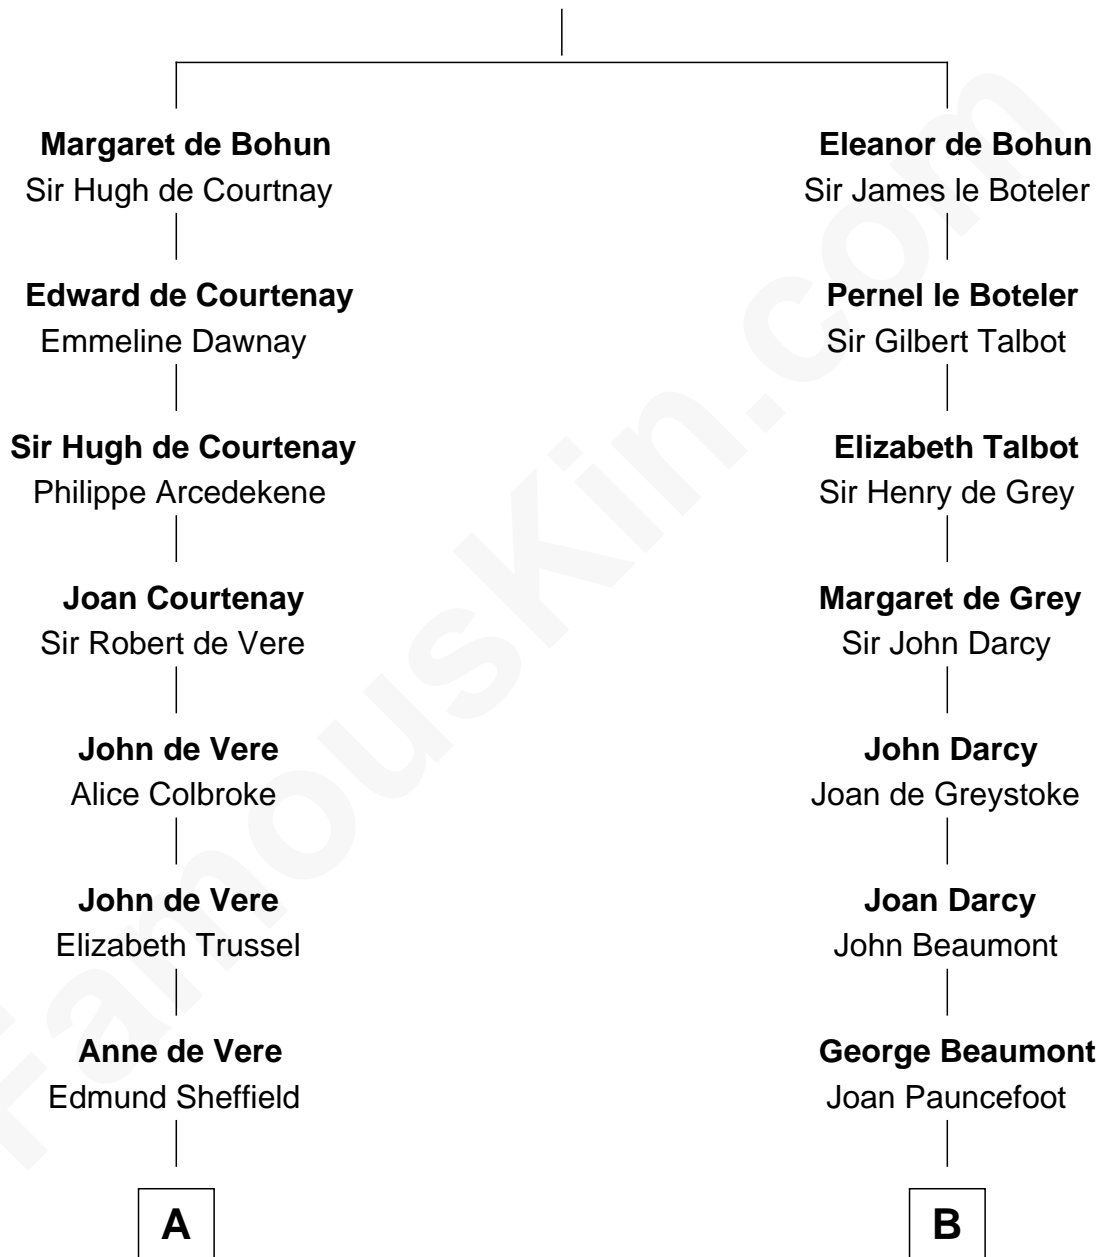

FamousKin.com

Relationship Chart of

Cara Delevingne

Fashion Model and Movie Actress

18th cousin 2 times removed of

Sir Arthur Conan Doyle

Author, "Sherlock Holmes"

Humphrey de Bohun

Elizabeth Plantagenet

C

John Vincent Sheffield
Anne Margaret Faudel-Phillips

Jane Armyne Sheffield
Sir Jocelyn Edward Greville Stevens

Pandora Anne Stevens
Charles Hamar Delevingne

Cara Delevingne
Model and Actress