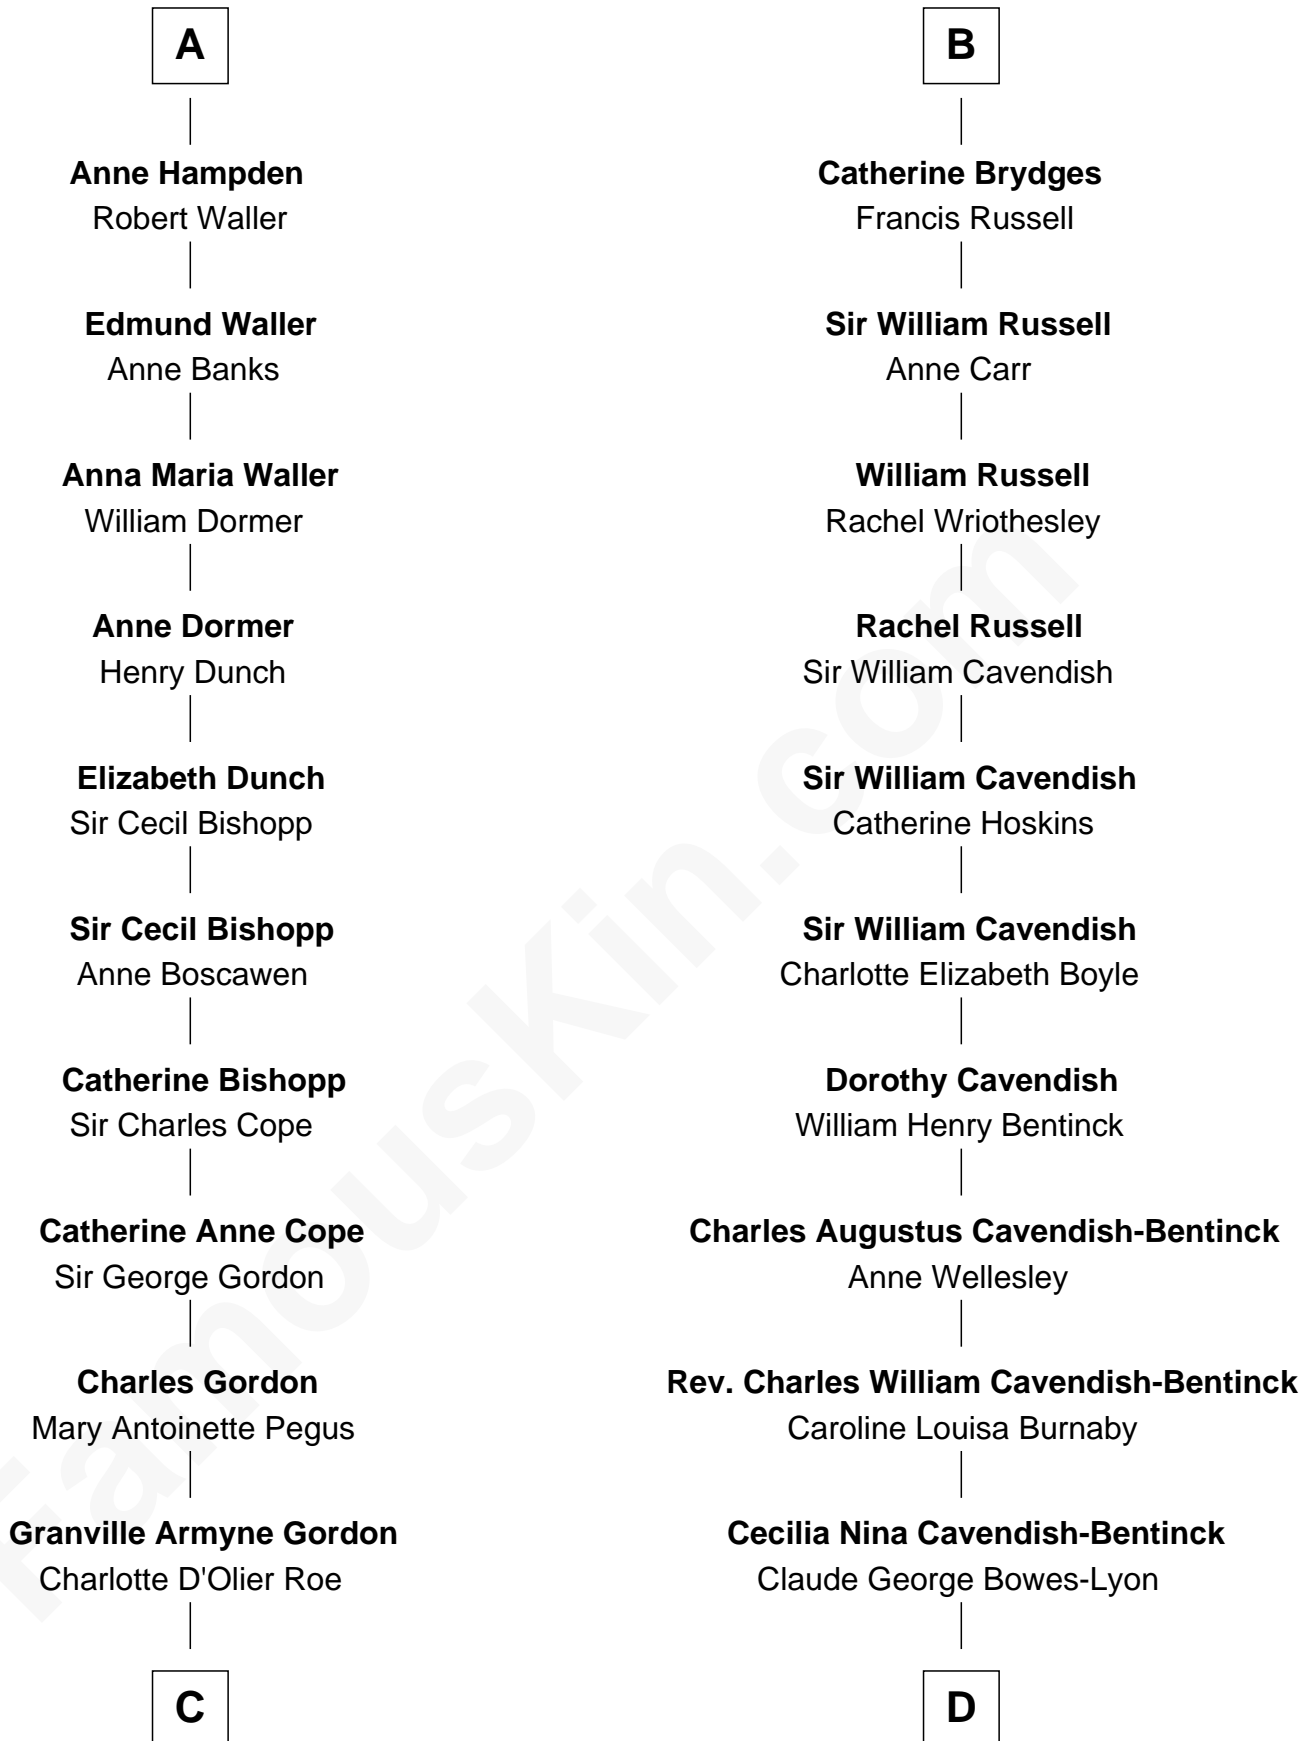

FamousKin.com Relationship Chart of

Cara Delevingne

Fashion Model and Movie Actress

18th cousin 3 times removed of

Queen Elizabeth II

Queen of the United Kingdom

C

Armyne Evelyne Gordon
Sir Lionel Lawson Faudel-Phillips

Anne Margaret Faudel-Phillips
John Vincent Sheffield

Jane Armyne Sheffield
Sir Jocelyn Edward Greville Stevens

Pandora Anne Stevens
Charles Hamar Delevingne

Cara Delevingne
Model and Actress

D

Elizabeth Bowes-Lyon
George VI, King of the United Kingdom