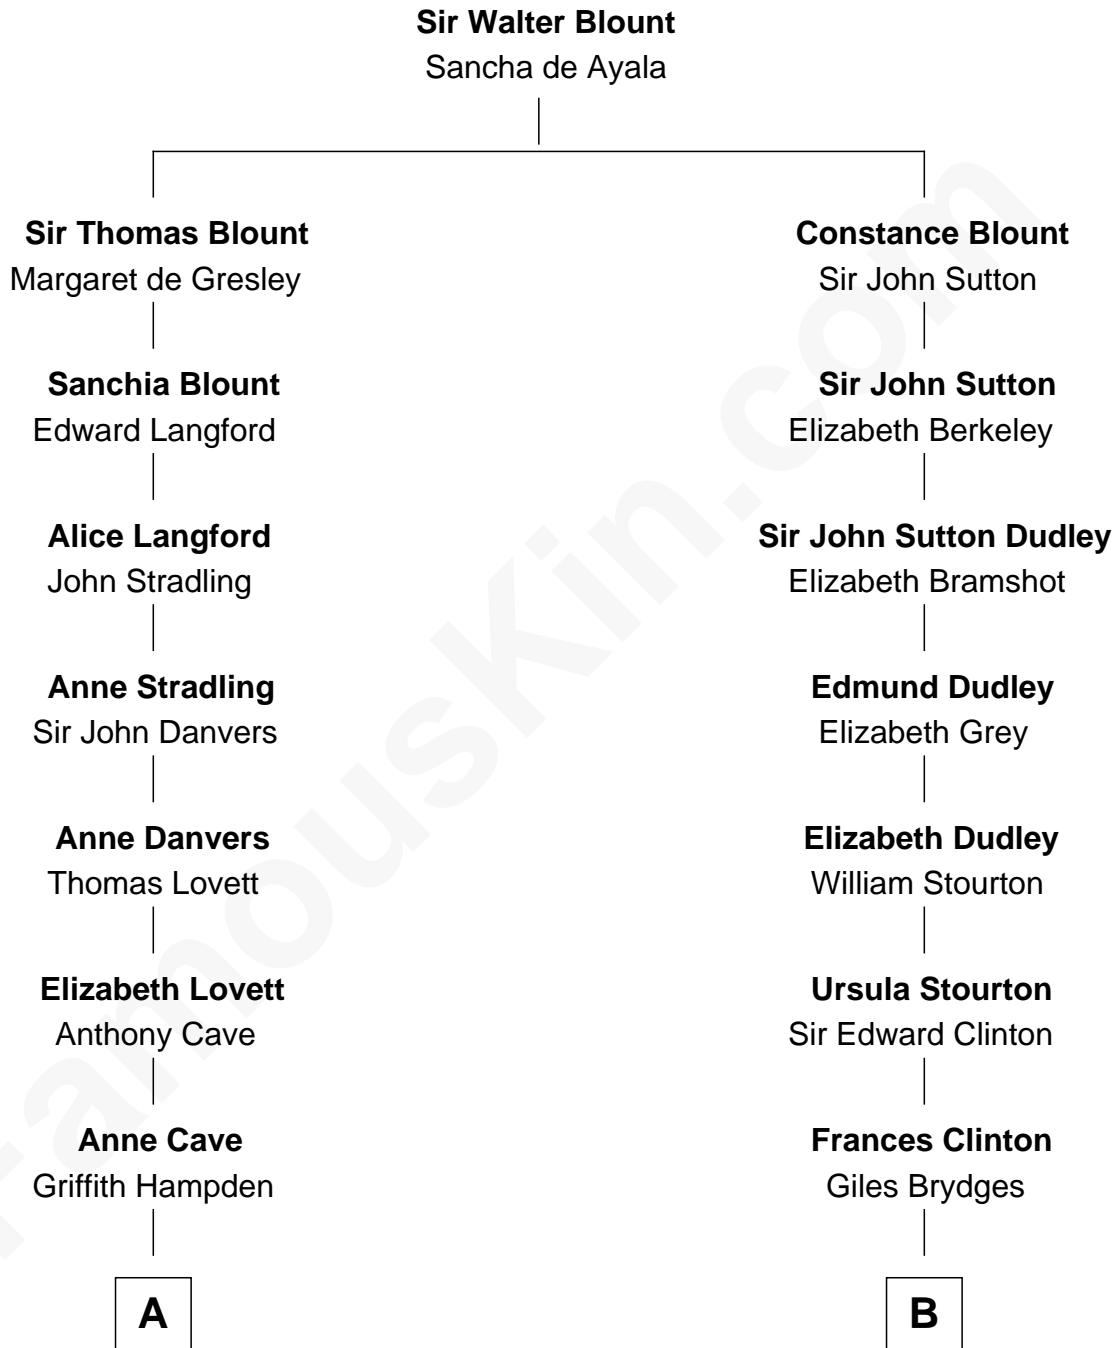

FamousKin.com Relationship Chart of

Cara Delevingne

Fashion Model and Movie Actress

18th cousin 3 times removed of

Queen Elizabeth II

Queen of the United Kingdom

C

Armyne Evelyne Gordon
Sir Lionel Lawson Faudel-Phillips

Anne Margaret Faudel-Phillips
John Vincent Sheffield

Jane Armyne Sheffield
Sir Jocelyn Edward Greville Stevens

Pandora Anne Stevens
Charles Hamar Delevingne

Cara Delevingne
Model and Actress

D

Elizabeth Bowes-Lyon
George VI, King of the United Kingdom

Queen Elizabeth II
Queen of the United Kingdom