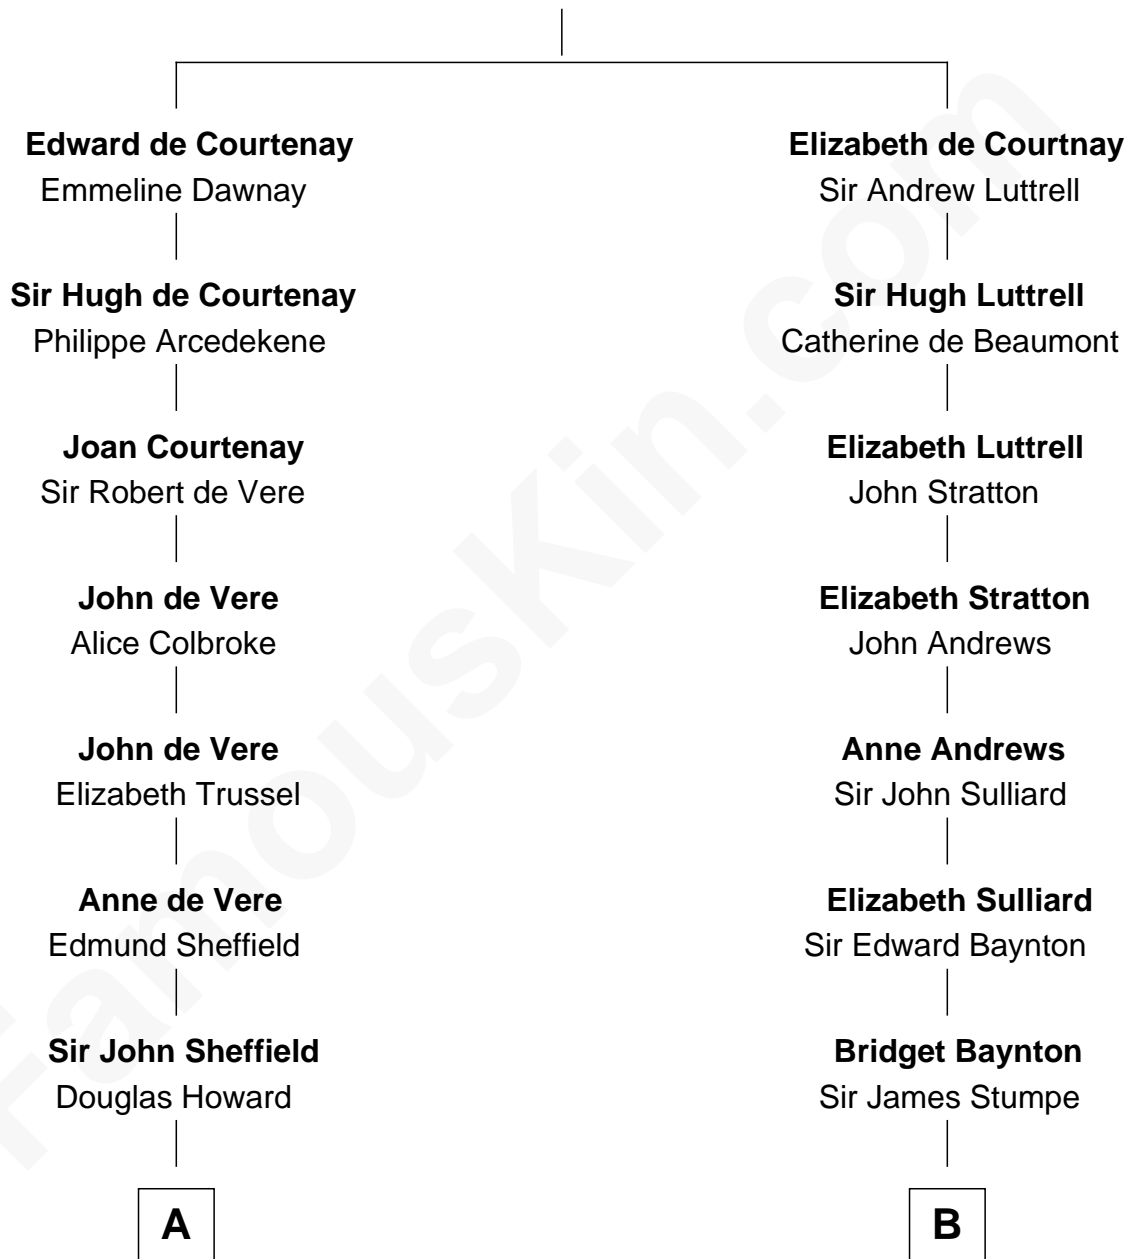

## Relationship Chart of

### Cara Delevingne

*Fashion Model and Movie Actress*

19th cousin 1 time removed of

### Queen Elizabeth II

*Queen of the United Kingdom*

**Sir Hugh de Courtenay**

Margaret de Bohun

**C**

**Jane Armyne Sheffield**  
Sir Jocelyn Edward Greville Stevens

**Pandora Anne Stevens**  
Charles Hamar Delevingne