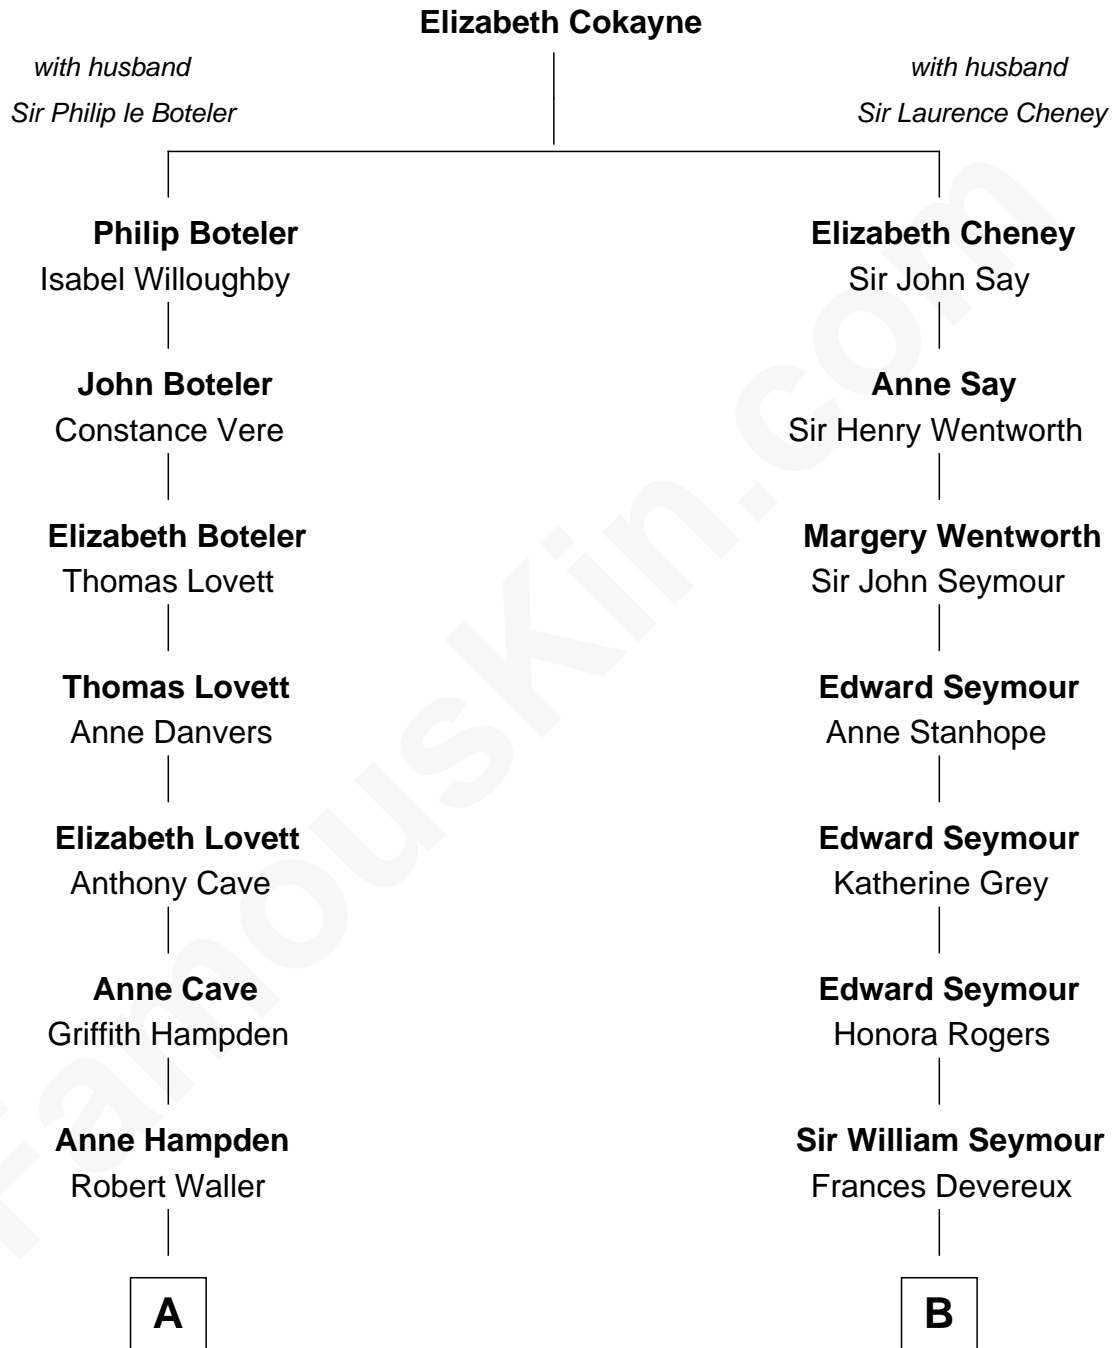

FamousKin.com

Relationship Chart of

Cara Delevingne

Fashion Model and Movie Actress

16th cousin 4 times removed of

Queen Elizabeth II

Queen of the United Kingdom

—
Anne Margaret Faudel-Phillips

John Vincent Sheffield

—
Jane Armyne Sheffield

Sir Jocelyn Edward Greville Stevens

—
Pandora Anne Stevens

Charles Hamar Delevingne

—
Cara Delevingne

Model and Actress

FamousKin.com