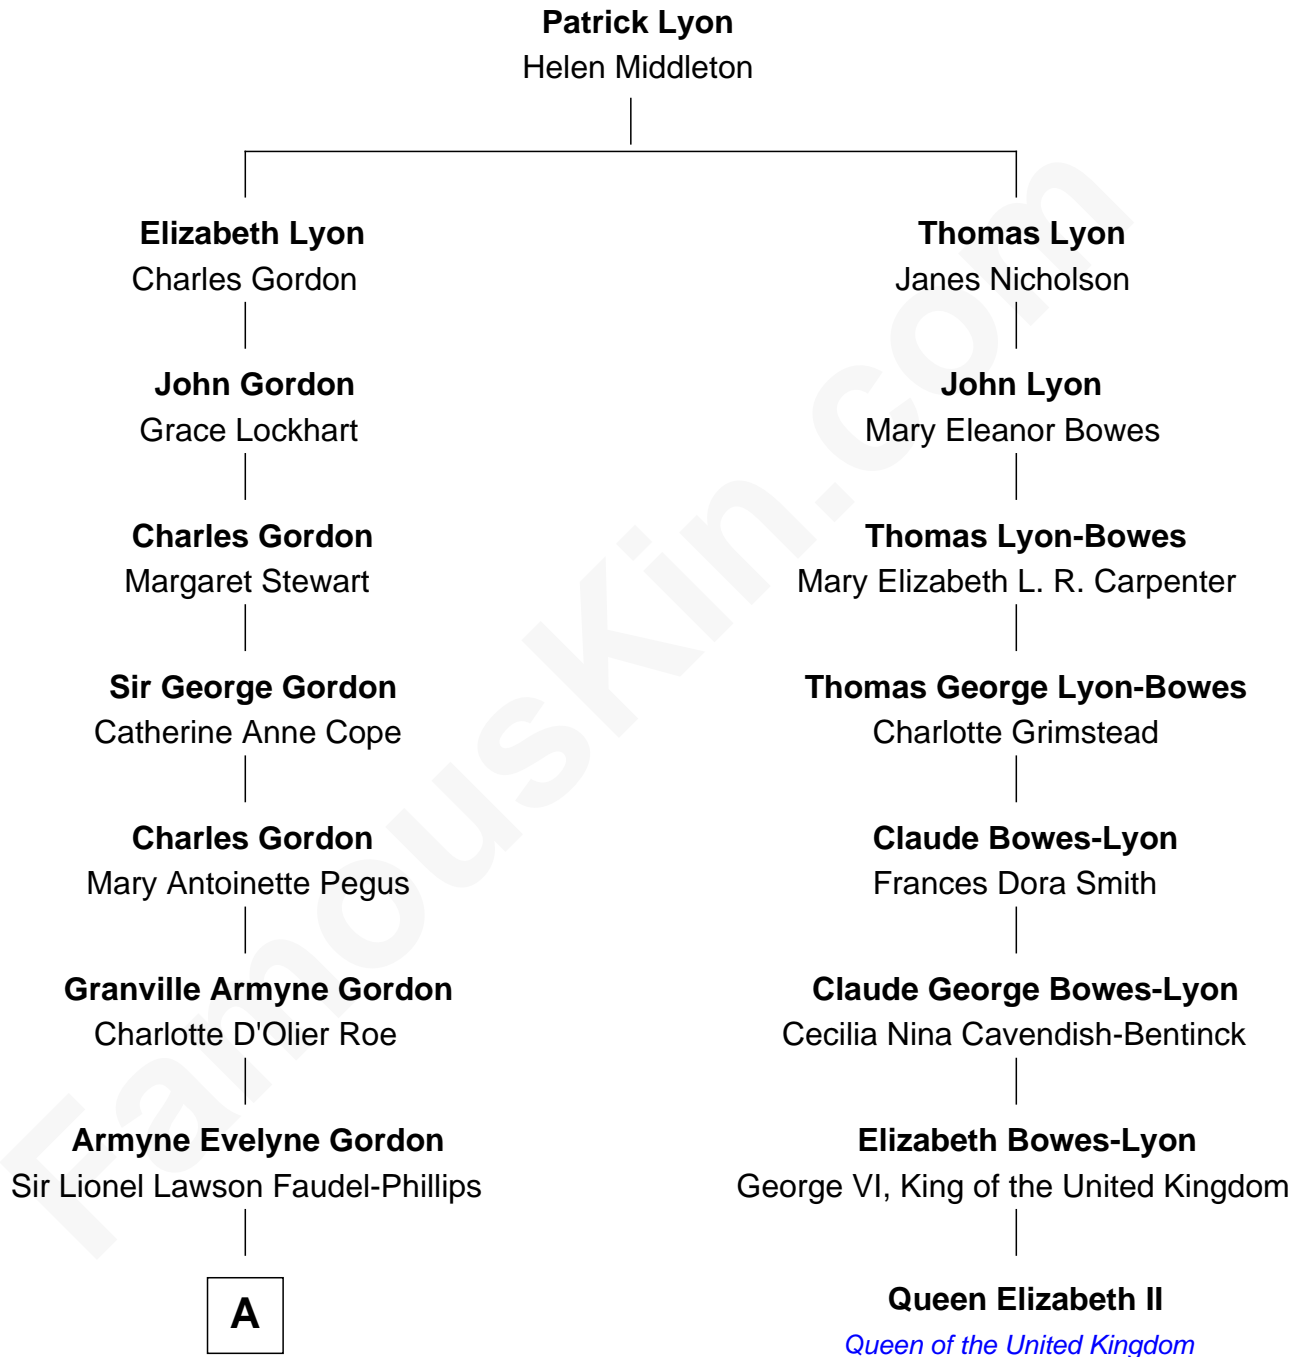

FamousKin.com

Relationship Chart of

Cara Delevingne

Fashion Model and Movie Actress

7th cousin 3 times removed of

Queen Elizabeth II

Queen of the United Kingdom

A

—
Anne Margaret Faudel-Phillips

John Vincent Sheffield

—
Jane Armyne Sheffield

Sir Jocelyn Edward Greville Stevens

—
Pandora Anne Stevens

Charles Hamar Delevingne

—
Cara Delevingne

Model and Actress