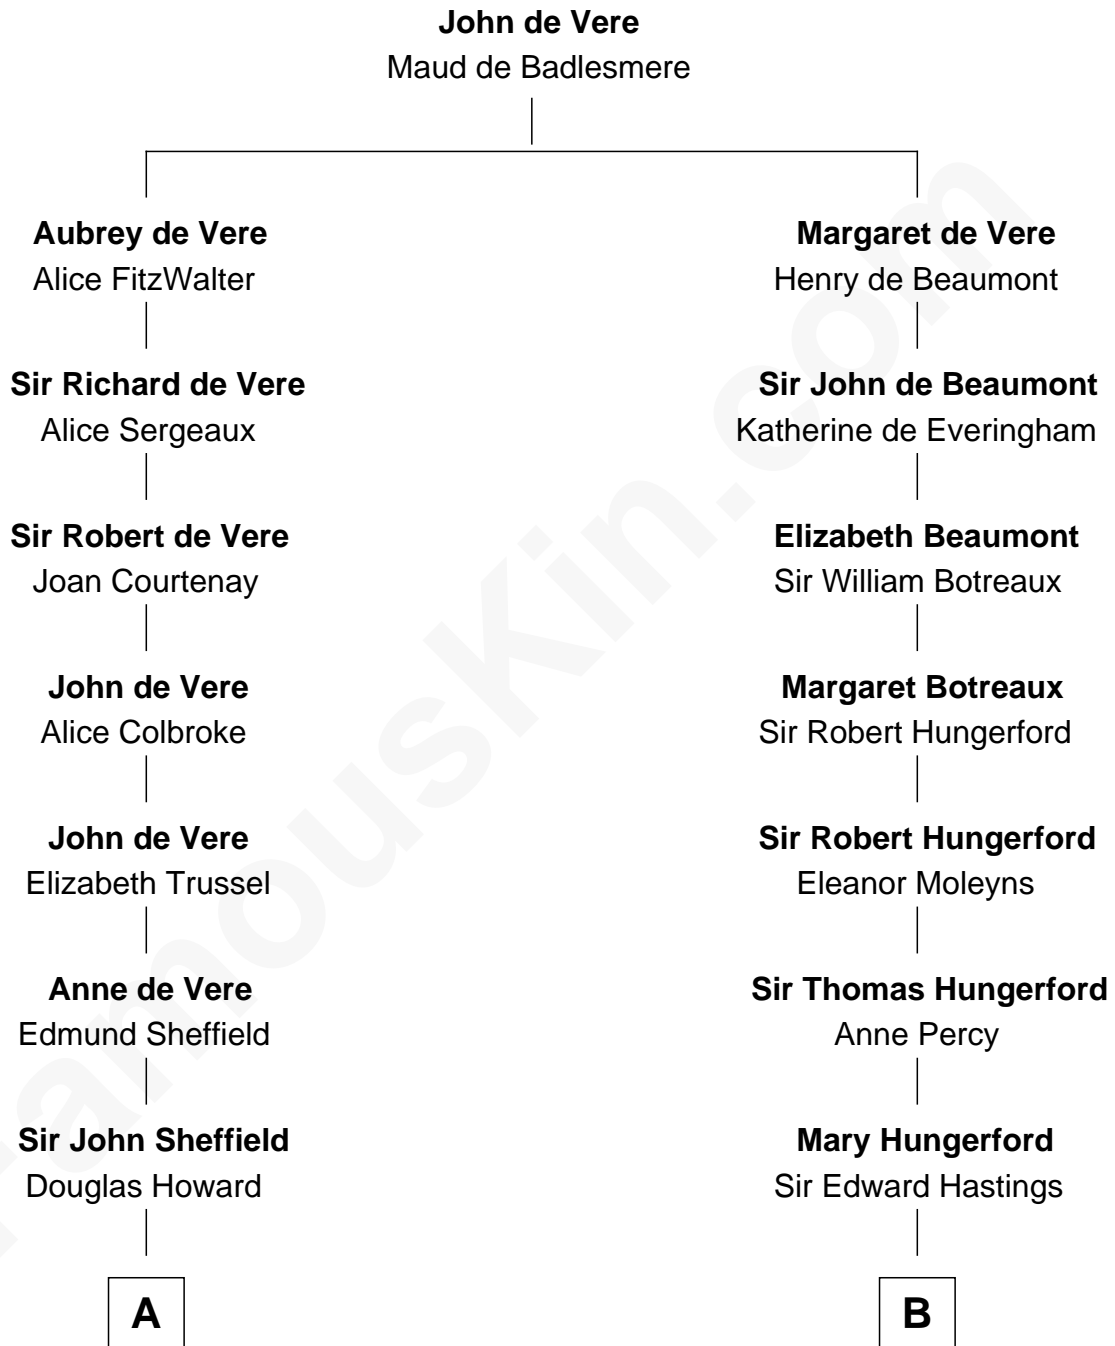

## Relationship Chart of

### Cara Delevingne

*Fashion Model and Movie Actress*

19th cousin 2 times removed of

### Queen Elizabeth II

*Queen of the United Kingdom*

**C**

**Jane Armyne Sheffield**  
Sir Jocelyn Edward Greville Stevens

**Pandora Anne Stevens**  
Charles Hamar Delevingne

**Cara Delevingne**  
*Model and Actress*