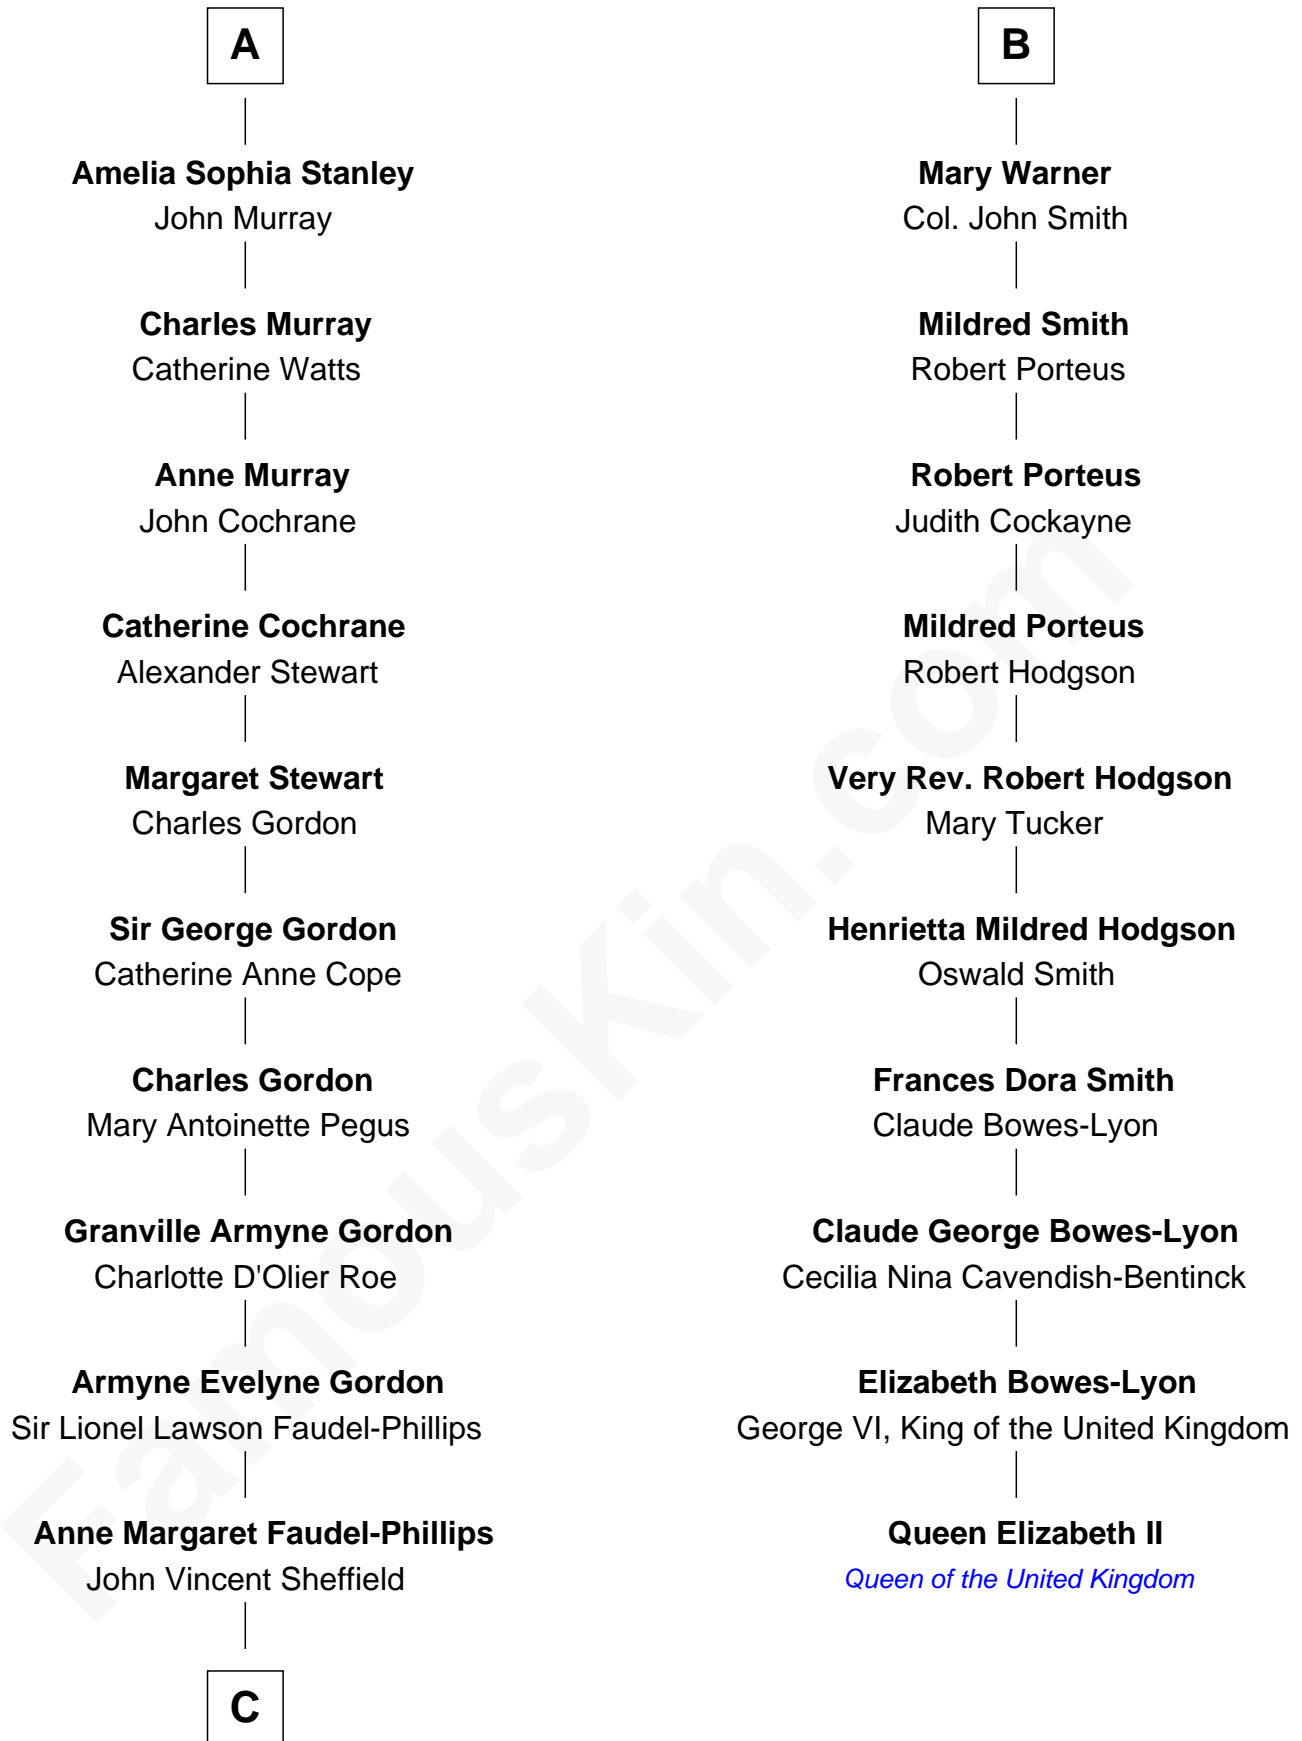

## Relationship Chart of

### Cara Delevingne

*Fashion Model and Movie Actress*

16th cousin 3 times removed of

### Queen Elizabeth II

*Queen of the United Kingdom*

**Jane Armyne Sheffield**

Sir Jocelyn Edward Greville Stevens

**Pandora Anne Stevens**

Charles Hamar Delevingne

**Cara Delevingne**

*Model and Actress*