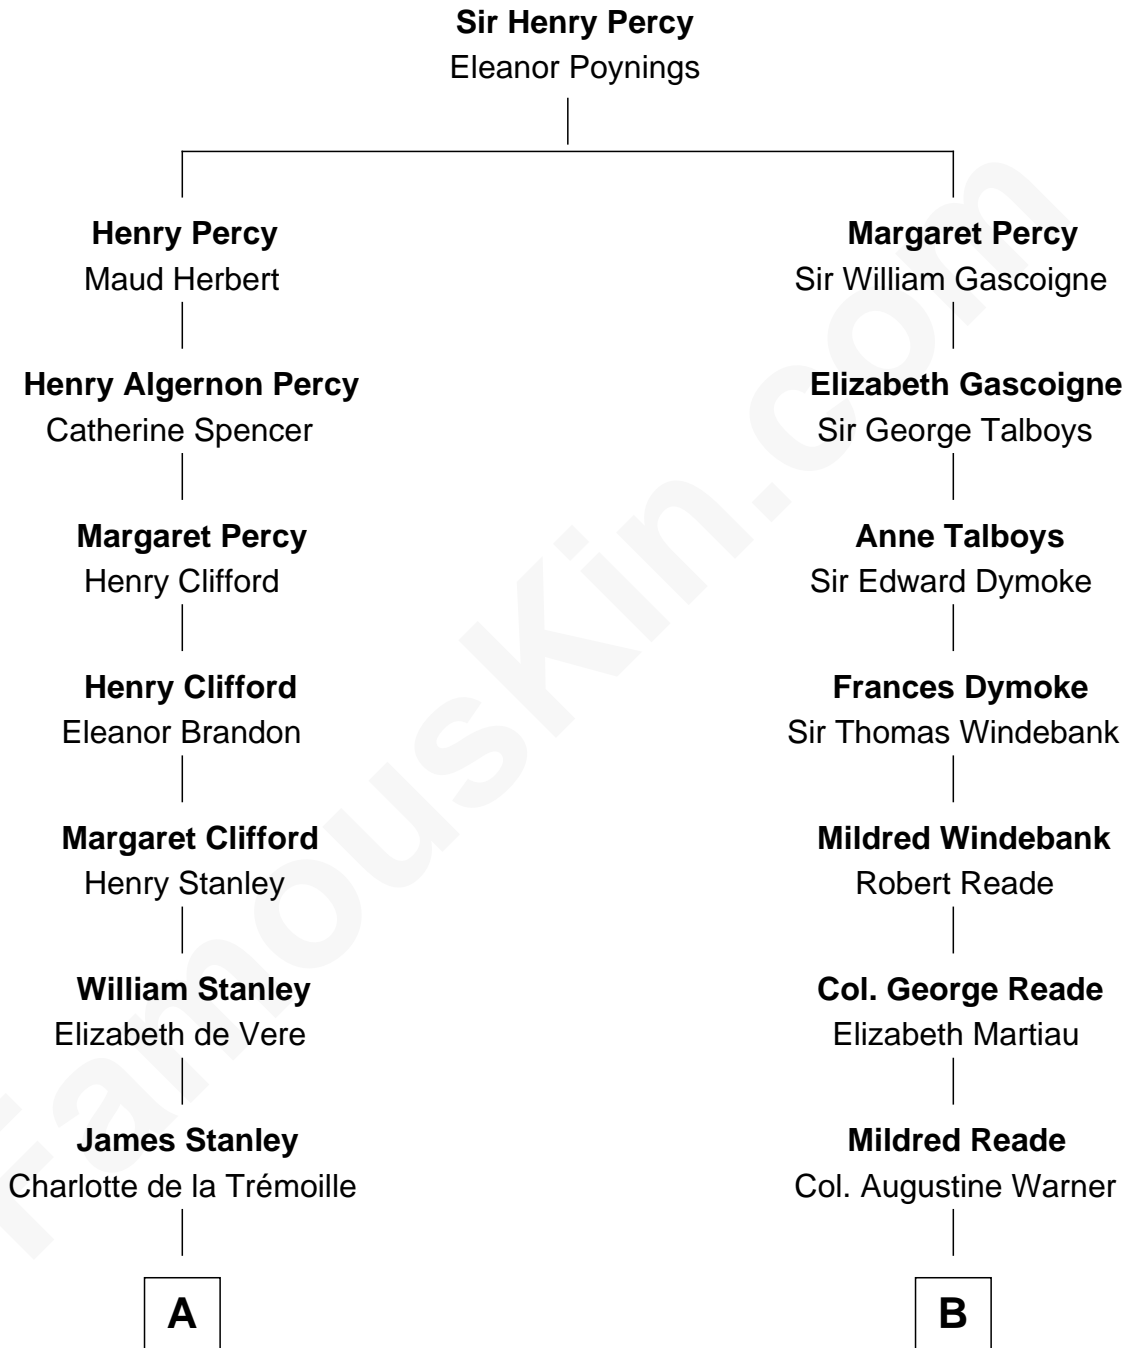

## Relationship Chart of

### Cara Delevingne

*Fashion Model and Movie Actress*

16th cousin 3 times removed of

### Queen Elizabeth II

*Queen of the United Kingdom*

**Jane Armyne Sheffield**

Sir Jocelyn Edward Greville Stevens

**Pandora Anne Stevens**

Charles Hamar Delevingne

**Cara Delevingne**

*Model and Actress*