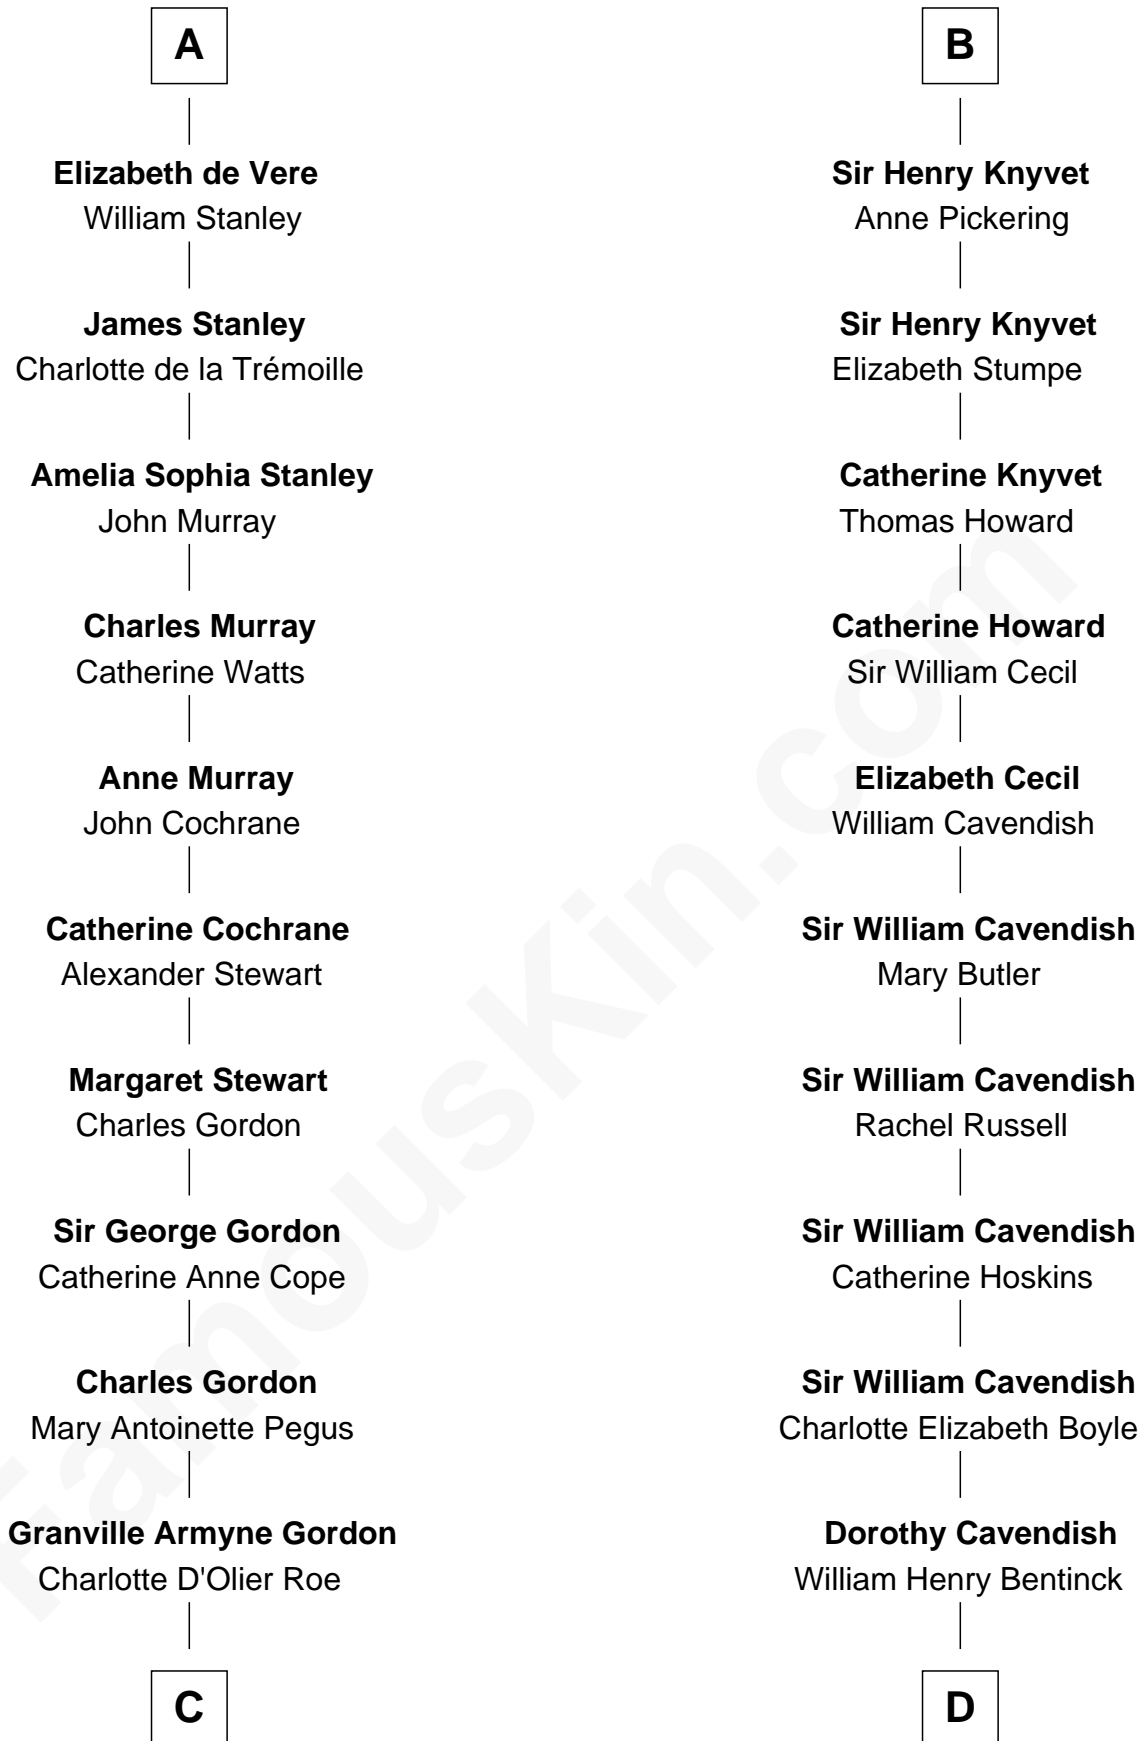

FamousKin.com

Relationship Chart of

Cara Delevingne

Fashion Model and Movie Actress

21st cousin of

Queen Elizabeth II

Queen of the United Kingdom

Sir Ralph de Cromwell

Maud de Bernacke

C

Armyne Evelyne Gordon
Sir Lionel Lawson Faudel-Phillips

Anne Margaret Faudel-Phillips
John Vincent Sheffield

Jane Armyne Sheffield
Sir Jocelyn Edward Greville Stevens

Pandora Anne Stevens
Charles Hamar Delevingne

Cara Delevingne
Model and Actress

D

Charles Augustus Cavendish-Bentinck
Anne Wellesley

Rev. Charles William Cavendish-Bentinck
Caroline Louisa Burnaby

Cecilia Nina Cavendish-Bentinck
Claude George Bowes-Lyon