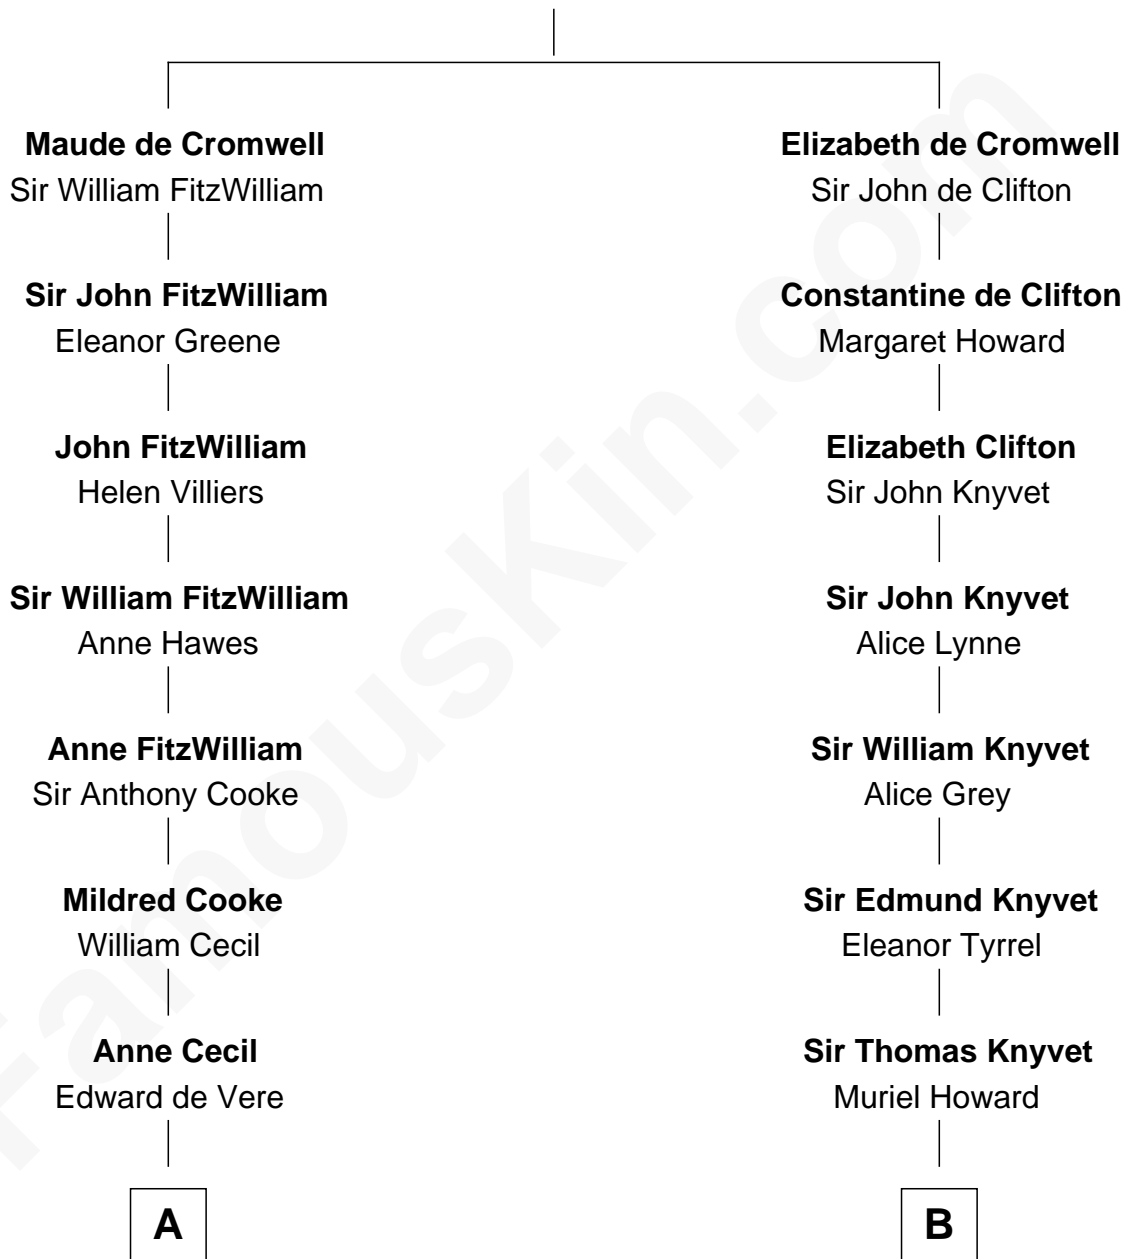

FamousKin.com

Relationship Chart of

Cara Delevingne

Fashion Model and Movie Actress

21st cousin of

Queen Elizabeth II

Queen of the United Kingdom

Sir Ralph de Cromwell

Maud de Bernacke

C

Armyne Evelyne Gordon
Sir Lionel Lawson Faudel-Phillips

Anne Margaret Faudel-Phillips
John Vincent Sheffield

Jane Armyne Sheffield
Sir Jocelyn Edward Greville Stevens

Pandora Anne Stevens
Charles Hamar Delevingne