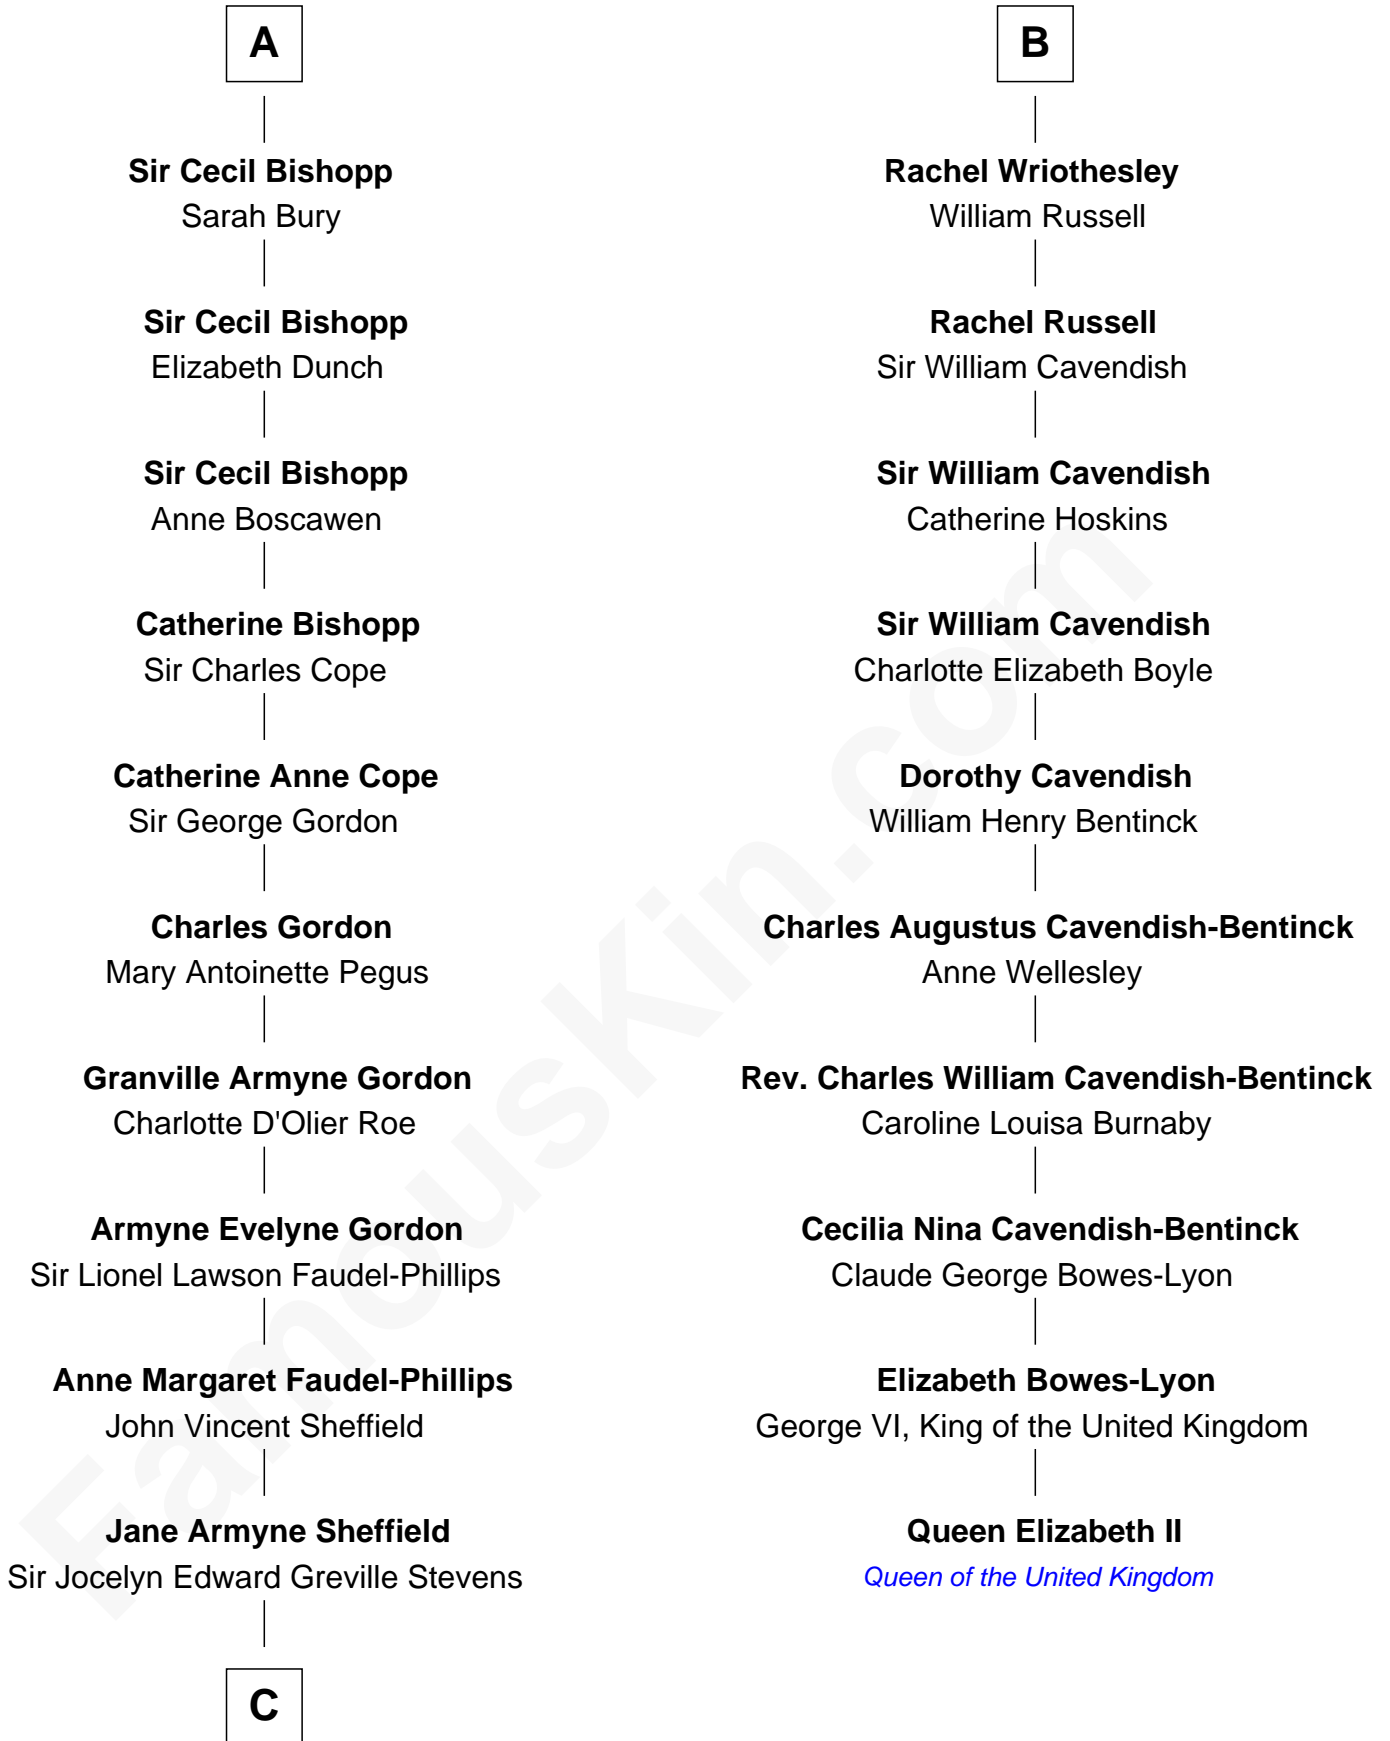

FamousKin.com Relationship Chart of

Cara Delevingne

Fashion Model and Movie Actress

16th cousin 2 times removed of

Queen Elizabeth II

Queen of the United Kingdom

Pandora Anne Stevens
Charles Hamar Delevingne