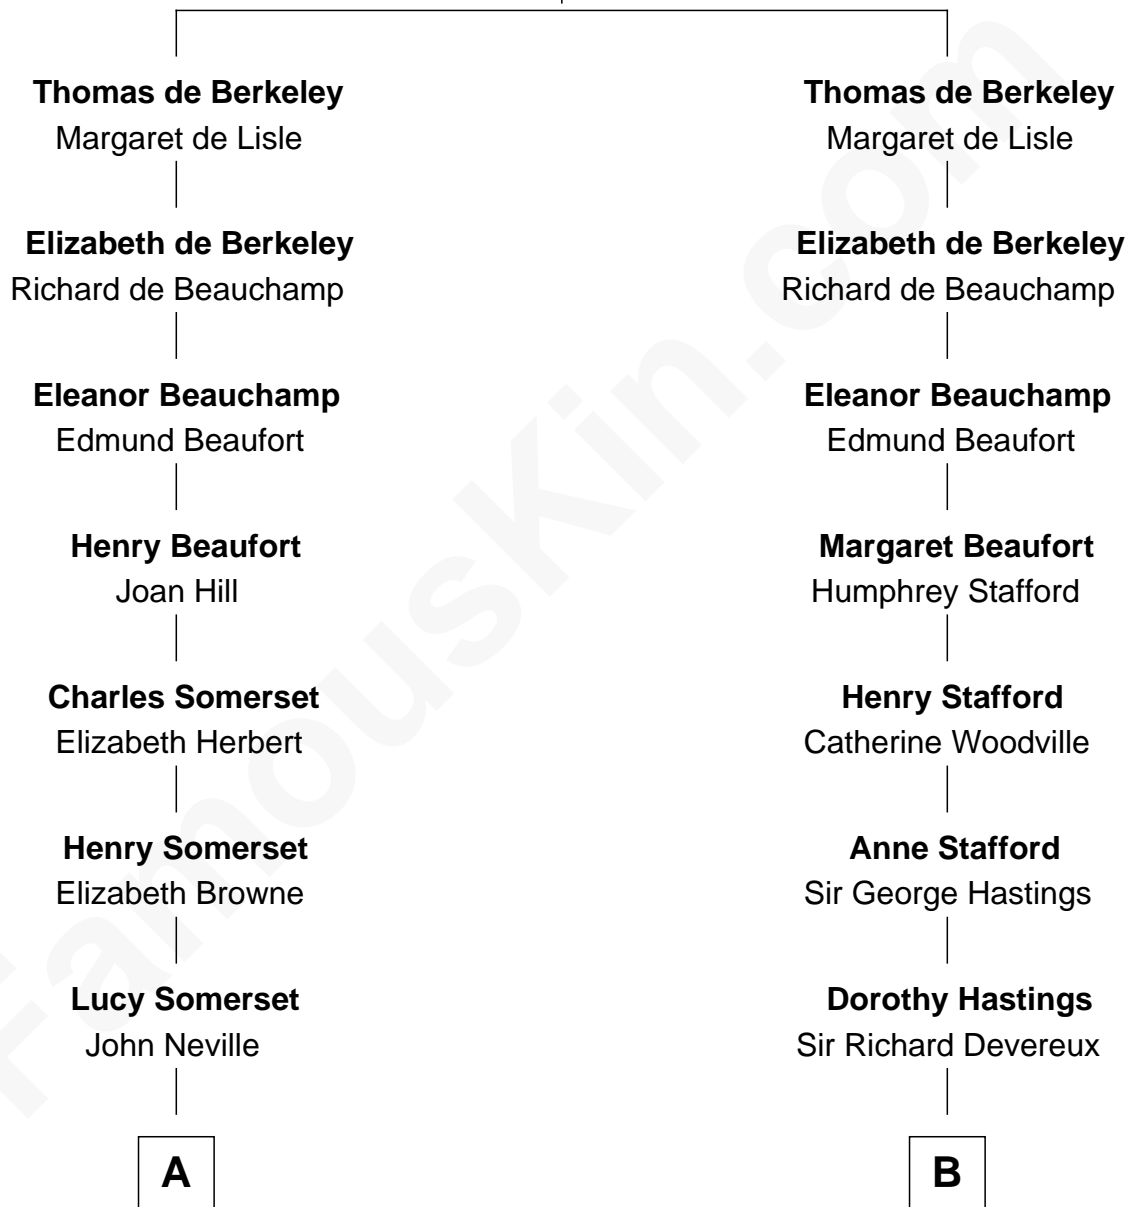

FamousKin.com

Relationship Chart of

Cara Delevingne

Fashion Model and Movie Actress

19th cousin 2 times removed of

Queen Elizabeth II

Queen of the United Kingdom

Maurice de Berkeley
Elizabeth le Despencer

C

Armyne Evelyne Gordon
Sir Lionel Lawson Faudel-Phillips

Anne Margaret Faudel-Phillips
John Vincent Sheffield

Jane Armyne Sheffield
Sir Jocelyn Edward Greville Stevens

Pandora Anne Stevens
Charles Hamar Delevingne

Cara Delevingne
Model and Actress

D

Cecilia Nina Cavendish-Bentinck
Claude George Bowes-Lyon

Elizabeth Bowes-Lyon
George VI, King of the United Kingdom

Queen Elizabeth II
Queen of the United Kingdom