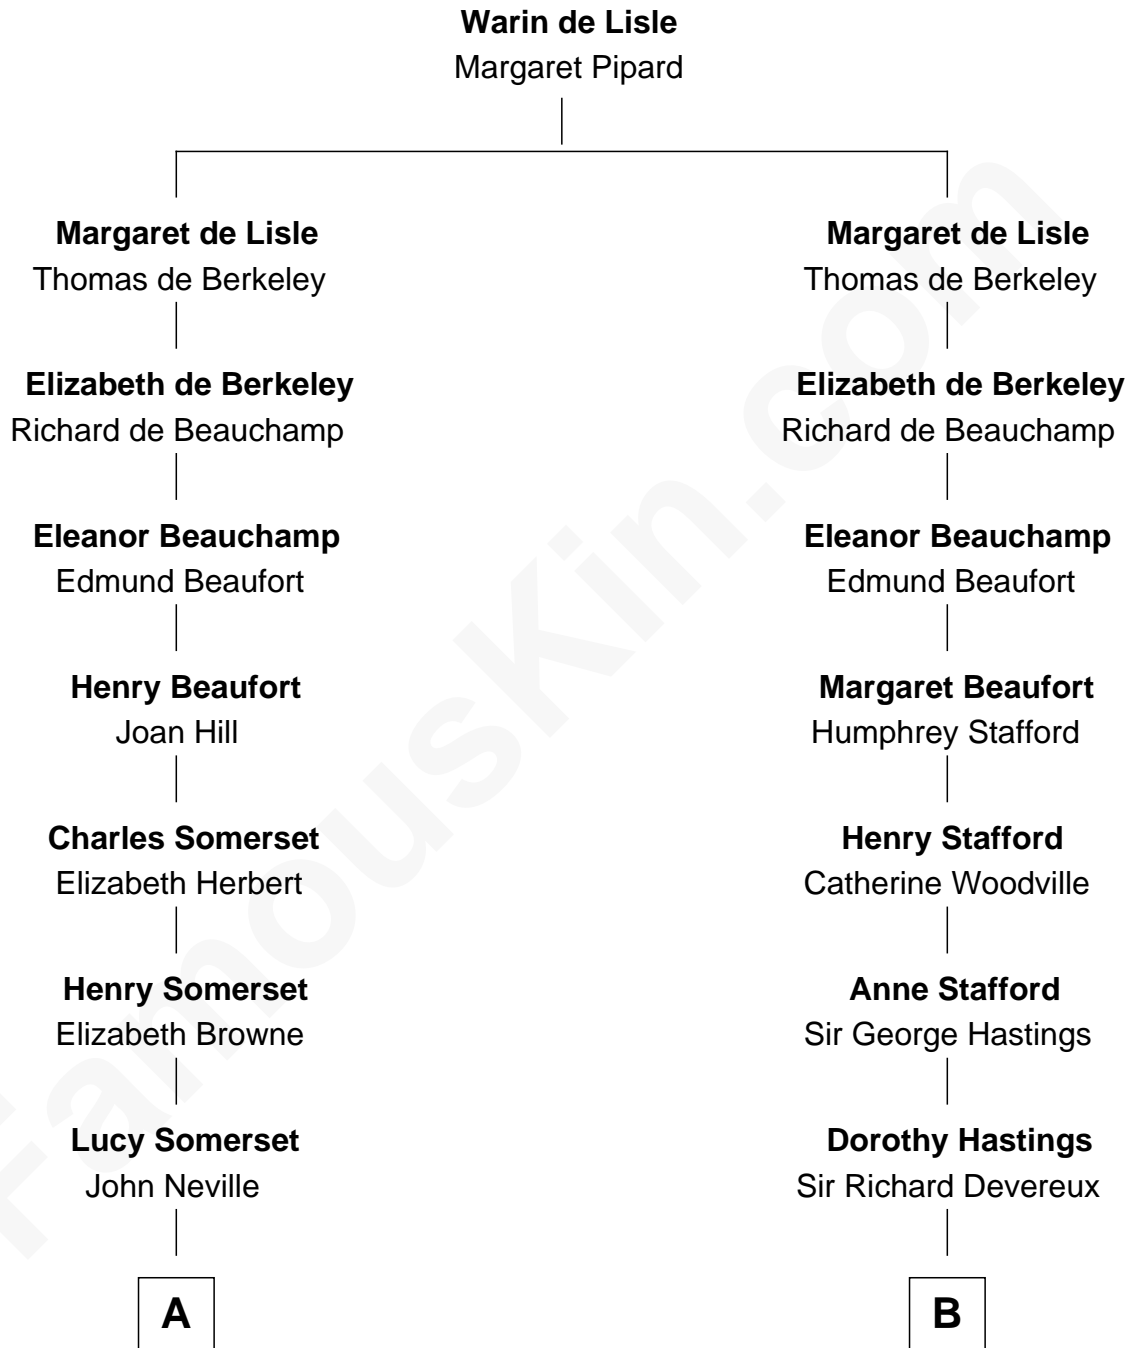

## Relationship Chart of

### Cara Delevingne

*Fashion Model and Movie Actress*

19th cousin 2 times removed of

### Queen Elizabeth II

*Queen of the United Kingdom*

**C**

**Armyne Evelyne Gordon**  
Sir Lionel Lawson Faudel-Phillips

**Anne Margaret Faudel-Phillips**  
John Vincent Sheffield

**Jane Armyne Sheffield**  
Sir Jocelyn Edward Greville Stevens