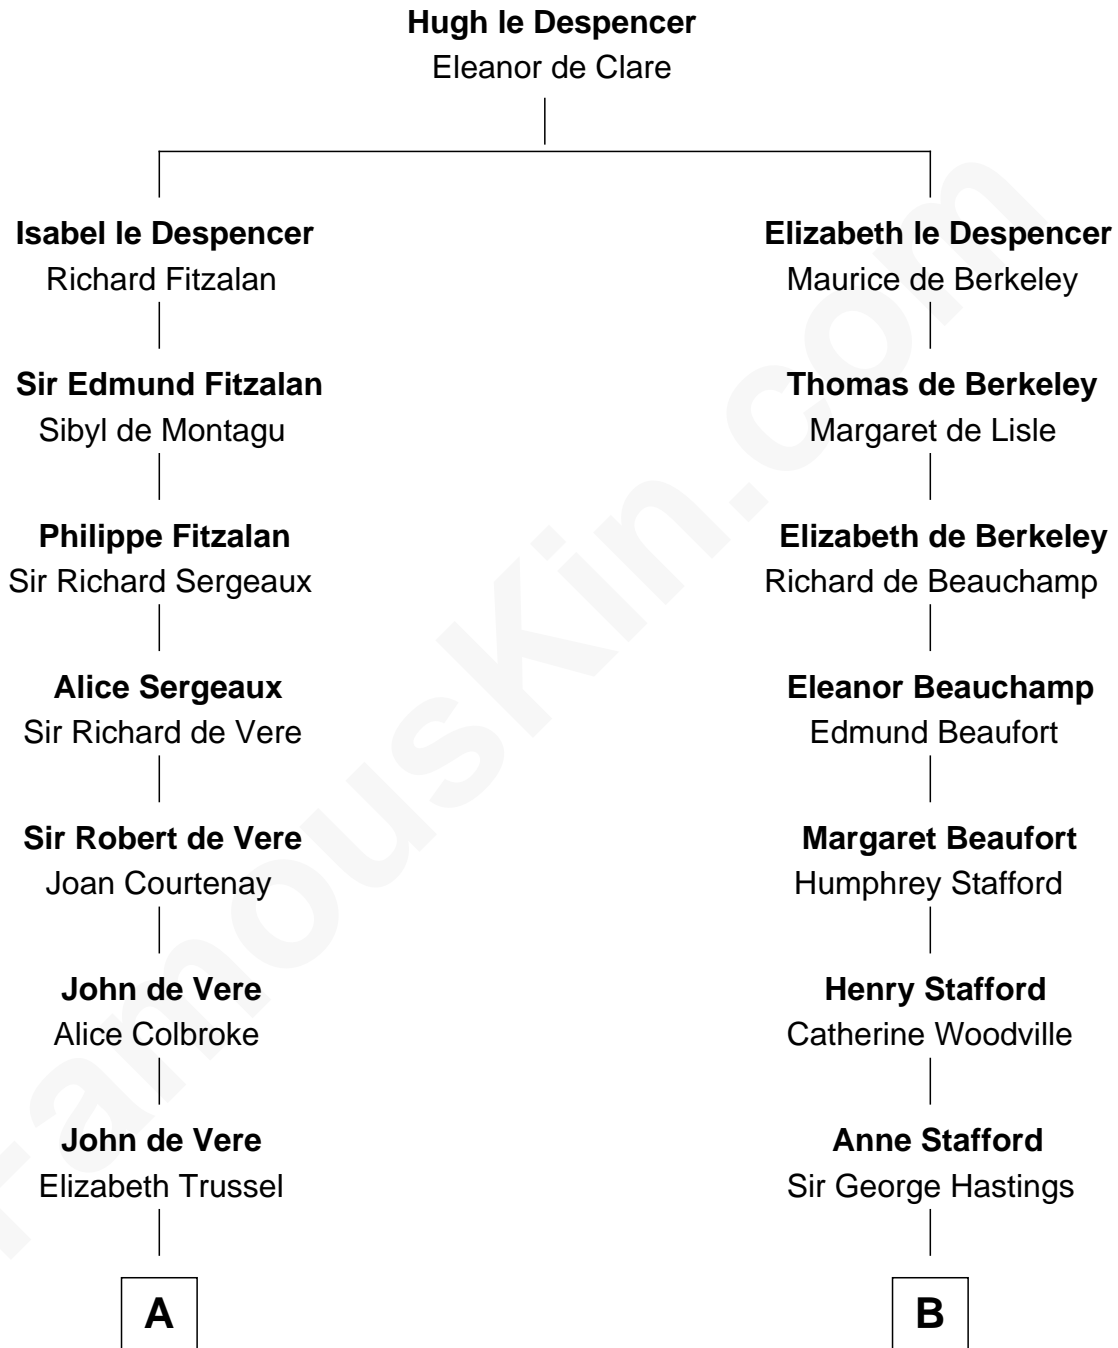

FamousKin.com

Relationship Chart of

Cara Delevingne

Fashion Model and Movie Actress

20th cousin 1 time removed of

Queen Elizabeth II

Queen of the United Kingdom

C

Sir Berkeley Digby George Sheffield
Julia Mary de Tuyll van Serooskerken

John Vincent Sheffield
Anne Margaret Faudel-Phillips

Jane Armyne Sheffield
Sir Jocelyn Edward Greville Stevens

Pandora Anne Stevens
Charles Hamar Delevingne

Cara Delevingne
Model and Actress

D

Rev. Charles William Cavendish-Bentinck
Caroline Louisa Burnaby

Cecilia Nina Cavendish-Bentinck
Claude George Bowes-Lyon

Elizabeth Bowes-Lyon
George VI, King of the United Kingdom