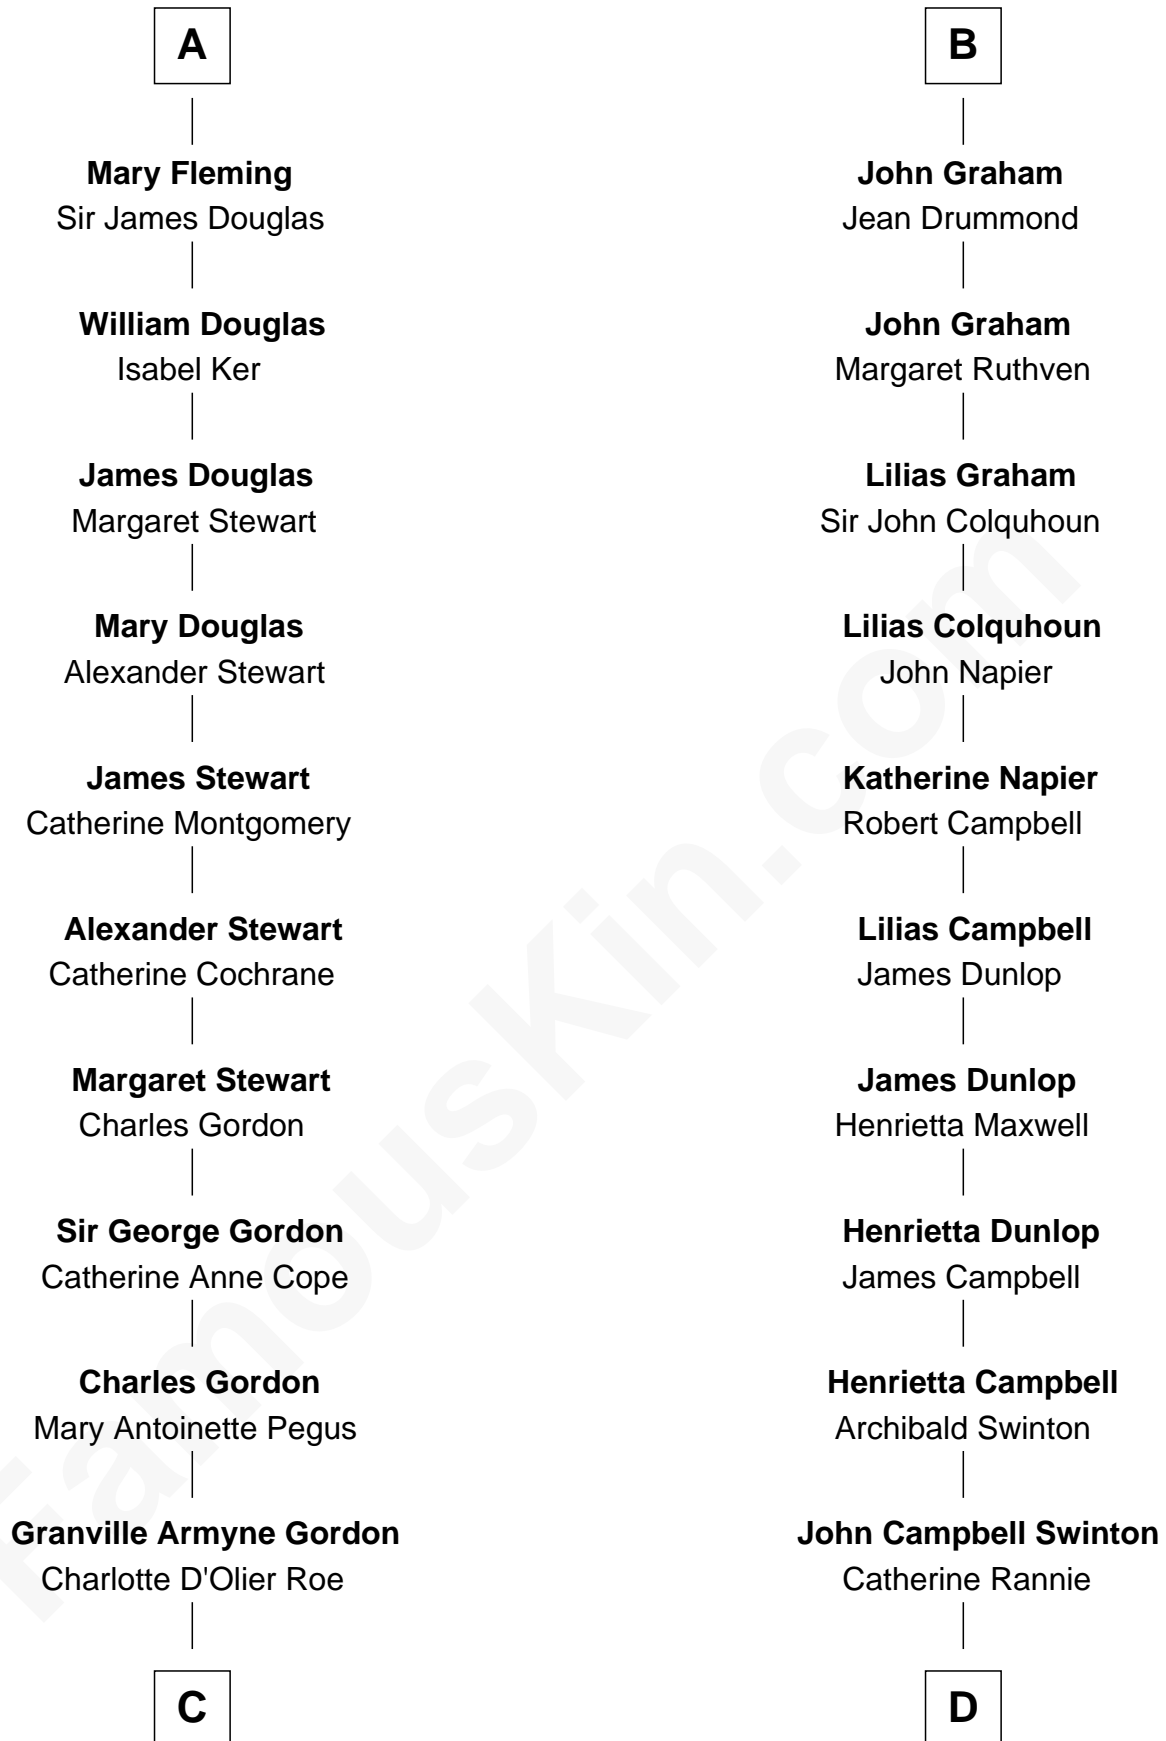

# FamousKin.com Relationship Chart of

**Cara Delevingne**

*Fashion Model and Movie Actress*

21st cousin of

**Tilda Swinton**

*Movie Actress*

**John Drummond**

Mary of Montifex

**C**

**Armyne Evelyne Gordon**  
Sir Lionel Lawson Faudel-Phillips

**Anne Margaret Faudel-Phillips**  
John Vincent Sheffield

**Jane Armyne Sheffield**  
Sir Jocelyn Edward Greville Stevens

**Pandora Anne Stevens**  
Charles Hamar Delevingne

**Cara Delevingne**  
*Model and Actress*

**D**

**Archibald Campbell Swinton**  
Georgiana Caroline Sitwell

**George Sitwell Campbell Swinton**  
Elizabeth Ebsworth

**Alan Henry Campbell Swinton**  
Mariora Beatrice Evelyn Rochfort Alers-Hankey