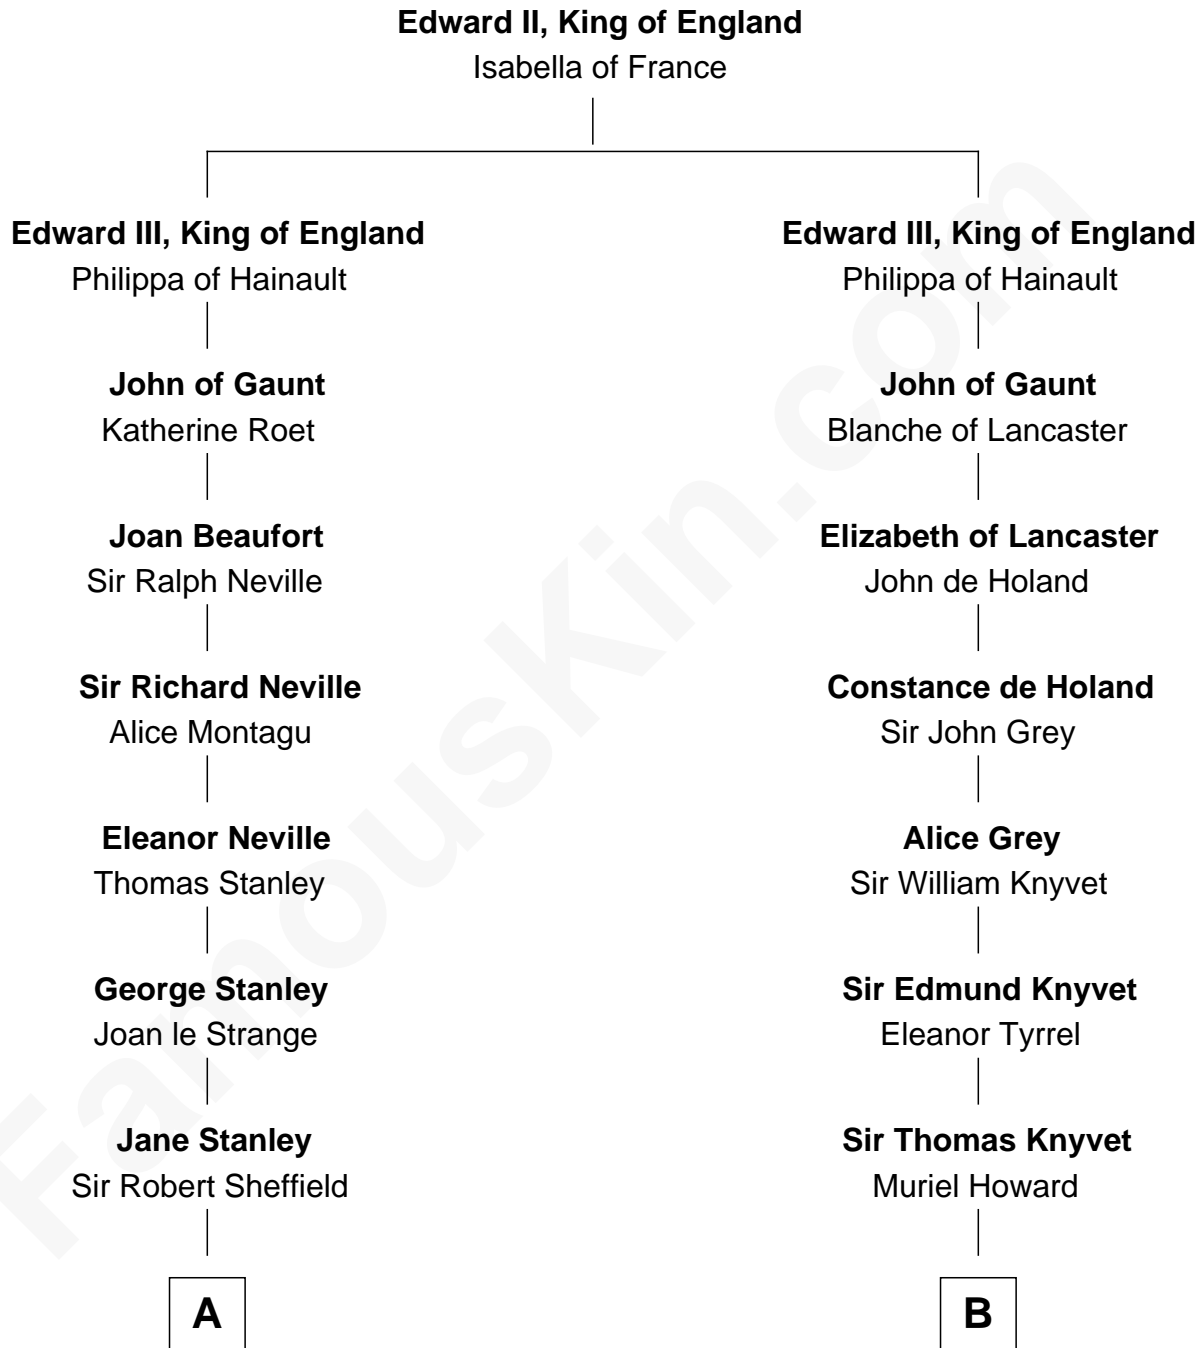

## Relationship Chart of

### Cara Delevingne

*Fashion Model and Movie Actress*

20th cousin 1 time removed of

### Tilda Swinton

*Movie Actress*

**C**

**Sir Berkeley Digby George Sheffield**  
Julia Mary de Tuyll van Serooskerken

**John Vincent Sheffield**  
Anne Margaret Faudel-Phillips

**Jane Armyne Sheffield**  
Sir Jocelyn Edward Greville Stevens