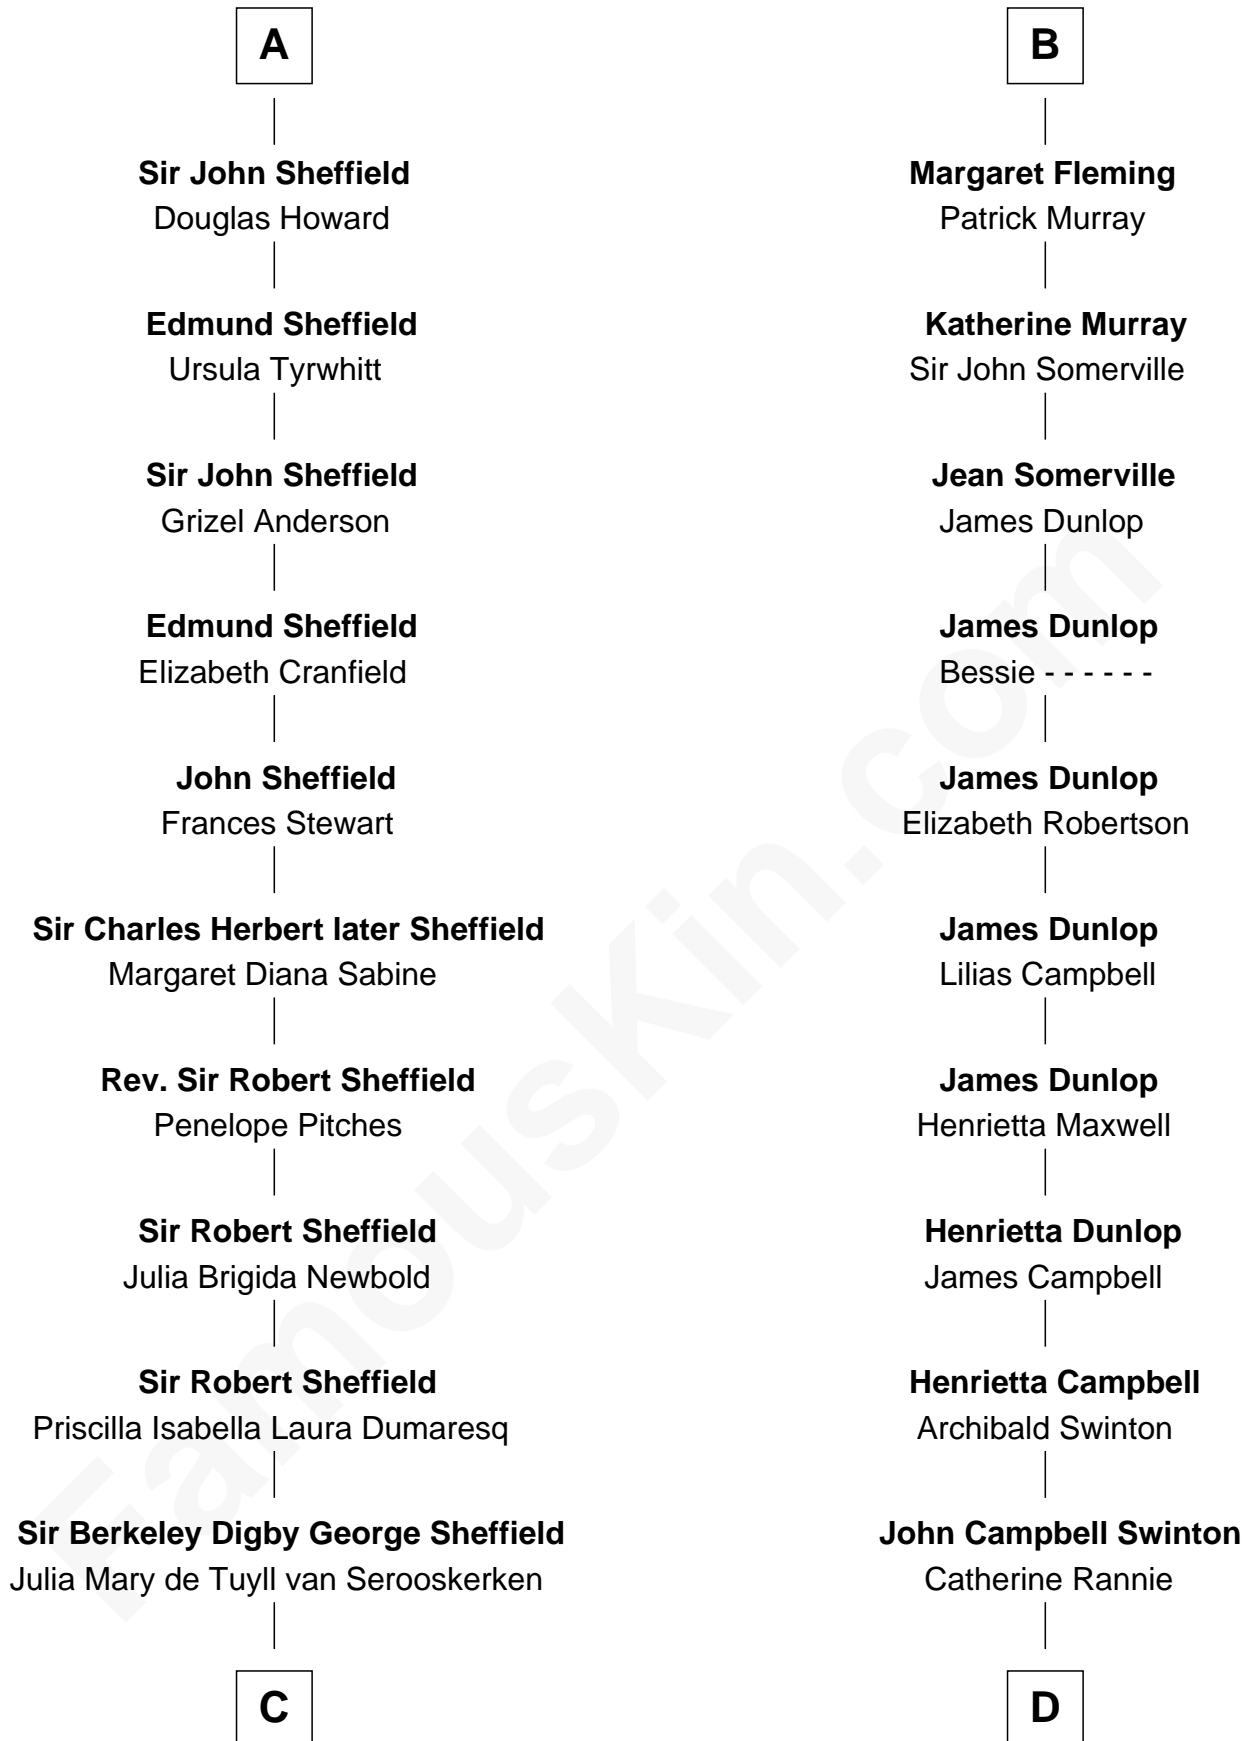

FamousKin.com

Relationship Chart of

Cara Delevingne

Fashion Model and Movie Actress

20th cousin 1 time removed of

Tilda Swinton

Movie Actress

Sir Paon de Roet

C

John Vincent Sheffield
Anne Margaret Faudel-Phillips

Jane Armyne Sheffield
Sir Jocelyn Edward Greville Stevens

Pandora Anne Stevens
Charles Hamar Delevingne

Cara Delevingne
Model and Actress

D

Archibald Campbell Swinton
Georgiana Caroline Sitwell