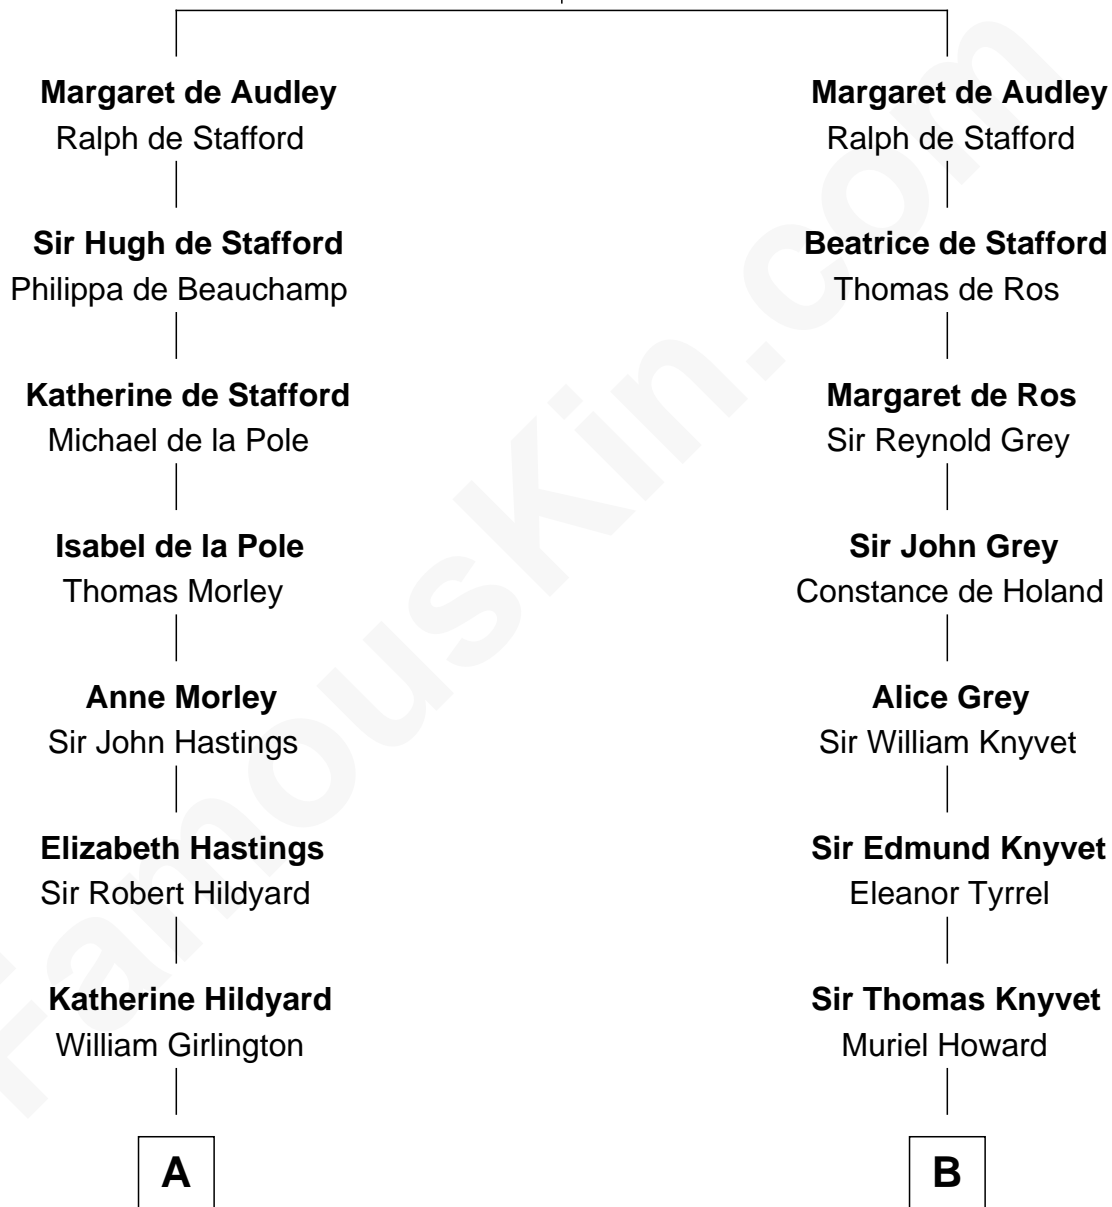

## Relationship Chart of

### Cara Delevingne

*Fashion Model and Movie Actress*

20th cousin 1 time removed of

**Tilda Swinton**

*Movie Actress*

**Hugh de Audley**  
Margaret de Clare

**C**

**Sir Berkeley Digby George Sheffield**  
Julia Mary de Tuyll van Serooskerken

**John Vincent Sheffield**  
Anne Margaret Faudel-Phillips

**Jane Armyne Sheffield**  
Sir Jocelyn Edward Greville Stevens

**Pandora Anne Stevens**  
Charles Hamar Delevingne

**Cara Delevingne**  
*Model and Actress*