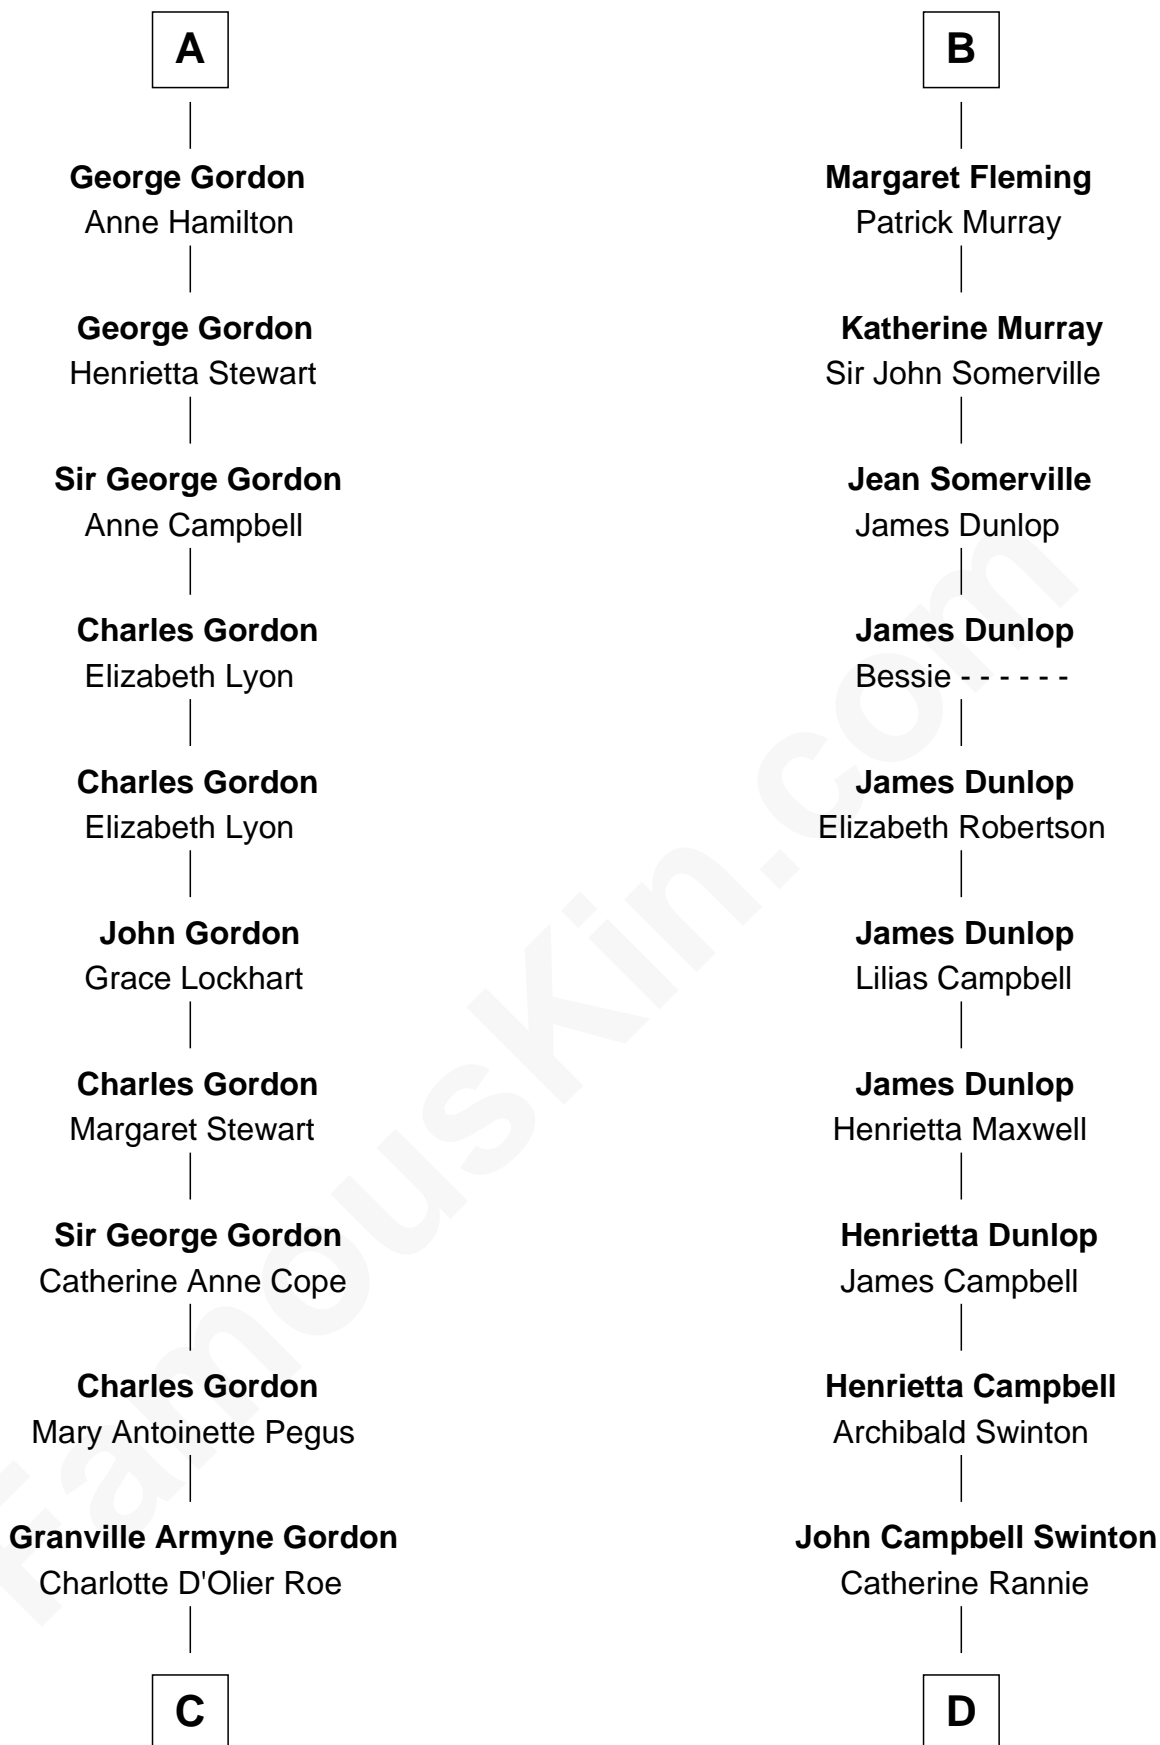

# FamousKin.com Relationship Chart of

**Cara Delevingne**

*Fashion Model and Movie Actress*

21st cousin of

**Tilda Swinton**

*Movie Actress*

**Sir Adam Mure**  
Joan Cunningham

**Elizabeth Mure**  
Robert II, King of Scotland

**Robert III, King of Scotland**  
Anabella Drummond

**James I, King of Scotland**  
Joan Beaufort

**Annabella Stewart**  
Sir George Gordon

**Alexander Gordon**  
Janet Stewart

**John Gordon**  
Margaret Stewart

**George Gordon**  
Elizabeth Keith

**A**

**Elizabeth Mure**  
Robert II, King of Scotland

**Robert III, King of Scotland**  
Anabella Drummond

**James I, King of Scotland**  
Joan Beaufort

**James II, King of Scotland**  
Mary of Guelders

**Mary Stewart of Scotland**  
James Hamilton

**Elizabeth Hamilton**  
Matthew Stewart

**Margaret Stewart**  
John Fleming

**B**

**C**

**Armyne Evelyne Gordon**  
Sir Lionel Lawson Faudel-Phillips

**Anne Margaret Faudel-Phillips**  
John Vincent Sheffield