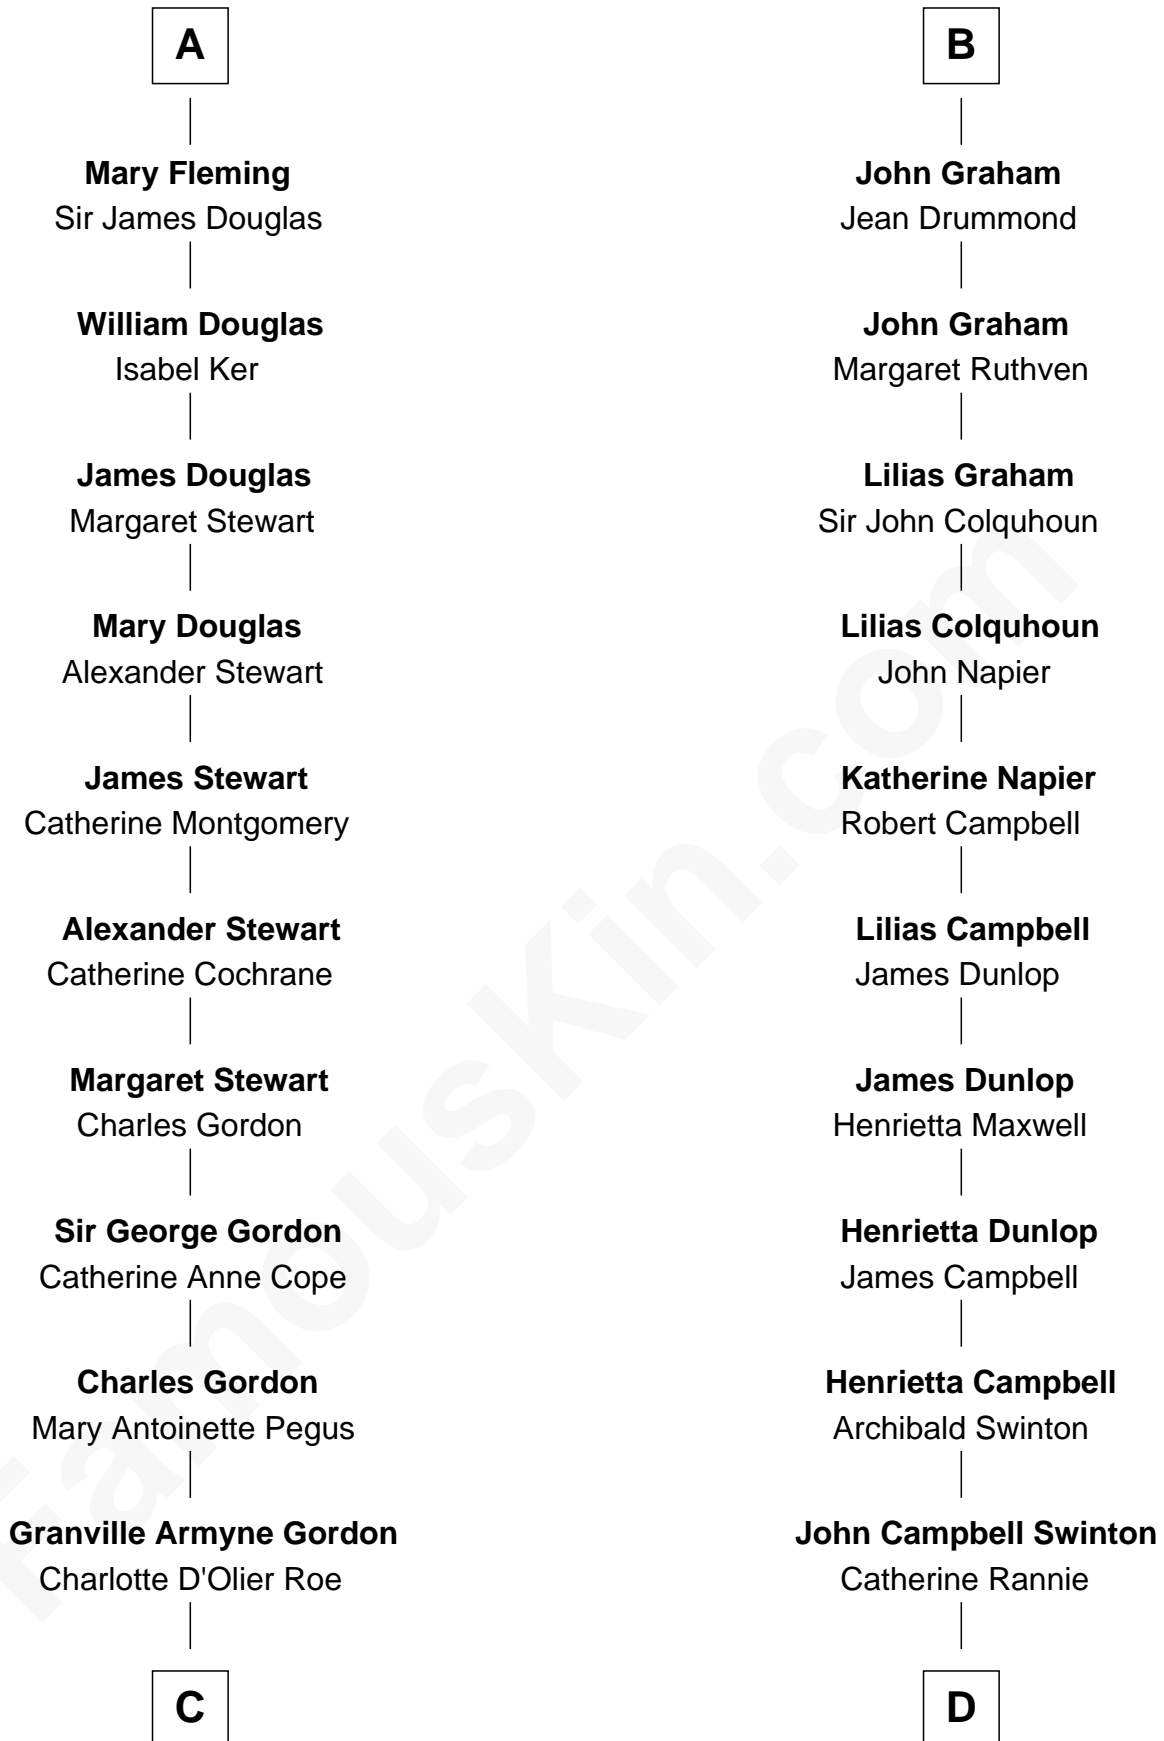

# FamousKin.com Relationship Chart of

**Cara Delevingne**

*Fashion Model and Movie Actress*

21st cousin of

**Tilda Swinton**

*Movie Actress*

**Alan de Seton**

Margaret Seton

**C**

**Armyne Evelyne Gordon**  
Sir Lionel Lawson Faudel-Phillips

**Anne Margaret Faudel-Phillips**  
John Vincent Sheffield

**Jane Armyne Sheffield**  
Sir Jocelyn Edward Greville Stevens

**Pandora Anne Stevens**  
Charles Hamar Delevingne

**Cara Delevingne**  
*Model and Actress*

**D**

**Archibald Campbell Swinton**  
Georgiana Caroline Sitwell

**George Sitwell Campbell Swinton**  
Elizabeth Ebsworth

**Alan Henry Campbell Swinton**  
Mariora Beatrice Evelyn Rochfort Alers-Hankey