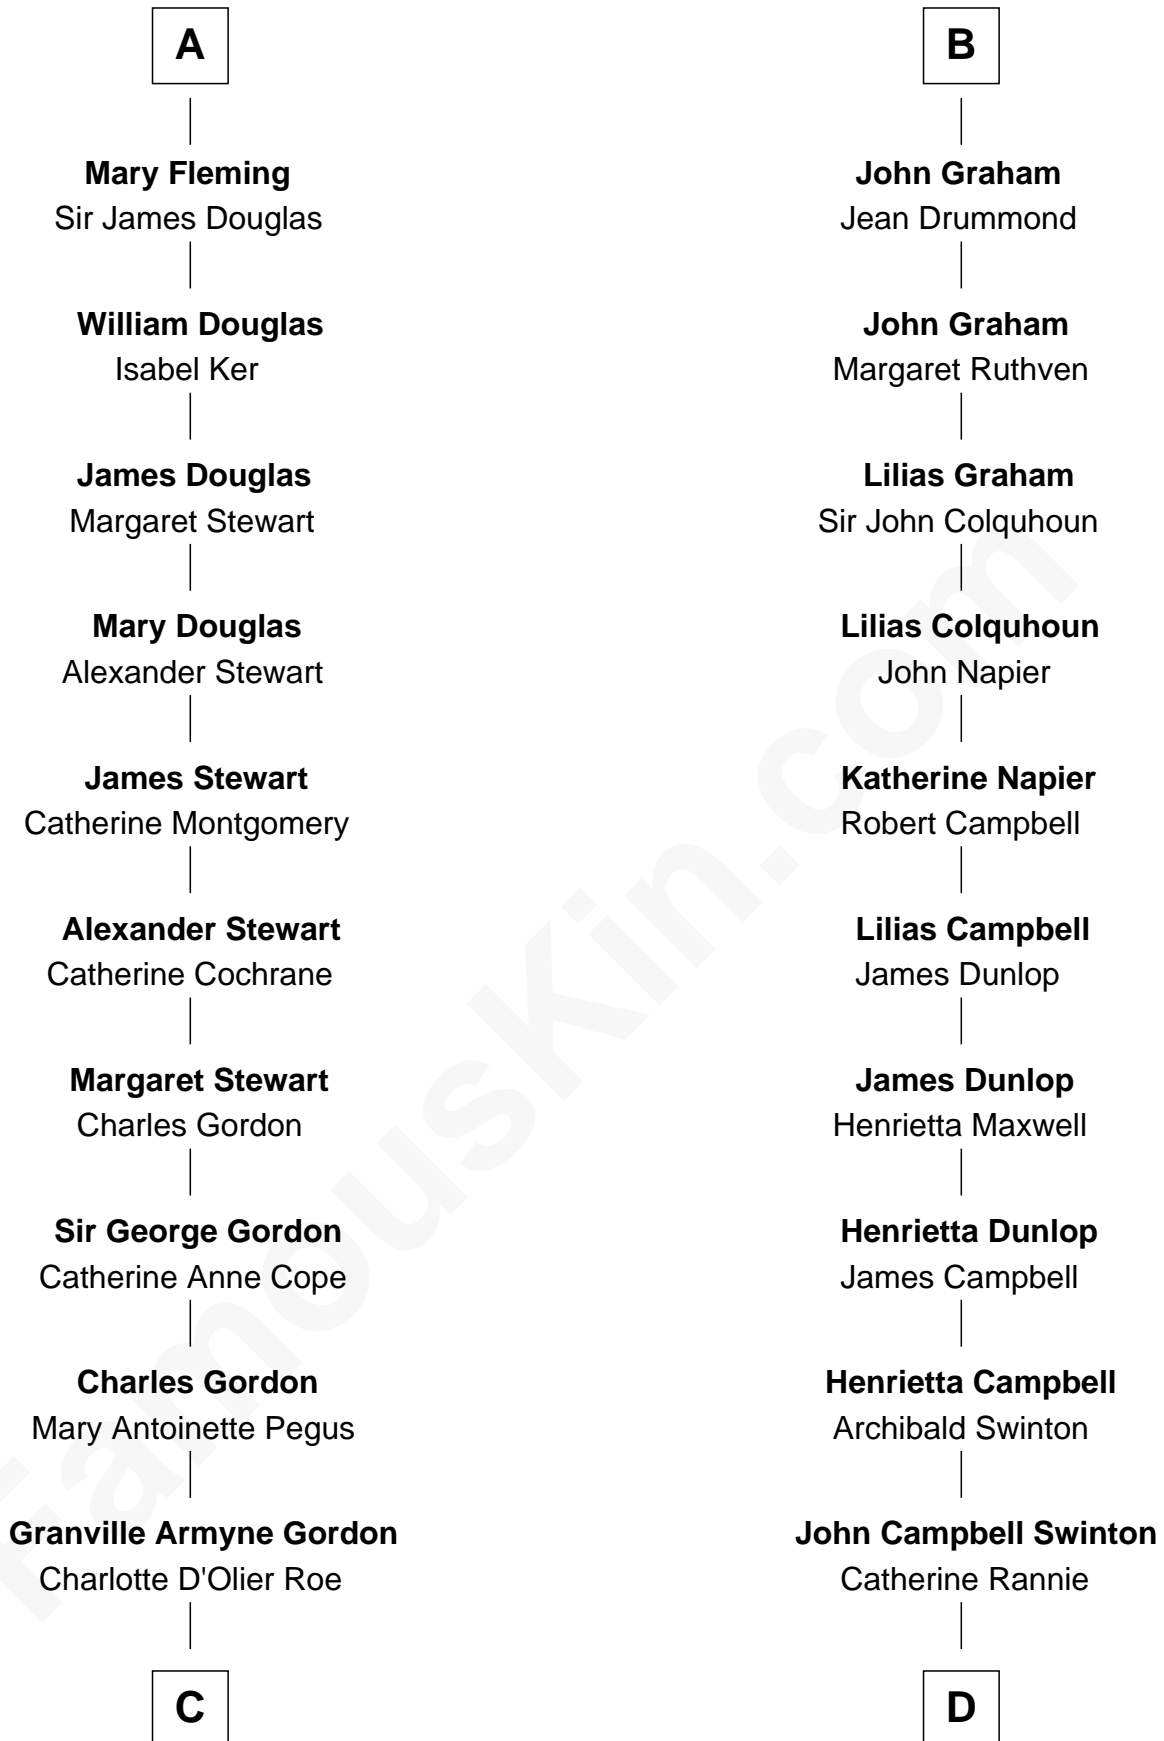

FamousKin.com Relationship Chart of

Cara Delevingne

Fashion Model and Movie Actress

21st cousin of

Tilda Swinton

Movie Actress

Sir Patrick Dunbar

Isabel Randolph

C

Armyne Evelyne Gordon
Sir Lionel Lawson Faudel-Phillips

Anne Margaret Faudel-Phillips
John Vincent Sheffield

Jane Armyne Sheffield
Sir Jocelyn Edward Greville Stevens

Pandora Anne Stevens
Charles Hamar Delevingne

Cara Delevingne
Model and Actress

D

Archibald Campbell Swinton
Georgiana Caroline Sitwell

George Sitwell Campbell Swinton
Elizabeth Ebsworth

Alan Henry Campbell Swinton
Mariora Beatrice Evelyn Rochfort Alers-Hankey