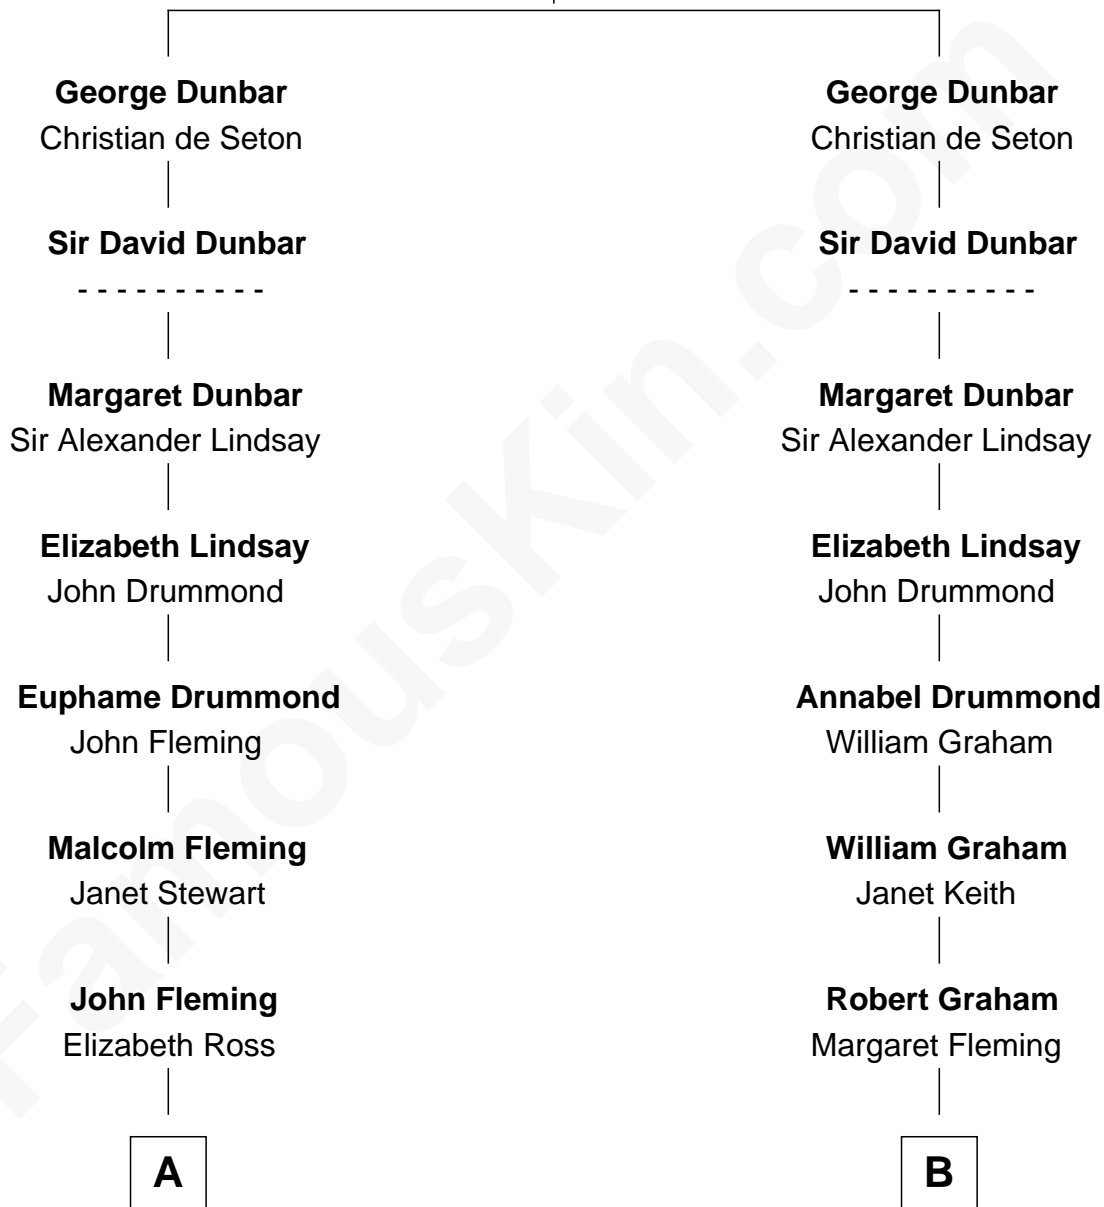

FamousKin.com Relationship Chart of

Cara Delevingne

Fashion Model and Movie Actress

21st cousin of

Tilda Swinton

Movie Actress

Sir Patrick Dunbar

Isabel Randolph

C

Armyne Evelyne Gordon
Sir Lionel Lawson Faudel-Phillips

Anne Margaret Faudel-Phillips
John Vincent Sheffield

Jane Armyne Sheffield
Sir Jocelyn Edward Greville Stevens

Pandora Anne Stevens
Charles Hamar Delevingne

Cara Delevingne
Model and Actress

D

Archibald Campbell Swinton
Georgiana Caroline Sitwell

George Sitwell Campbell Swinton
Elizabeth Ebsworth

Alan Henry Campbell Swinton
Mariora Beatrice Evelyn Rochfort Alers-Hankey