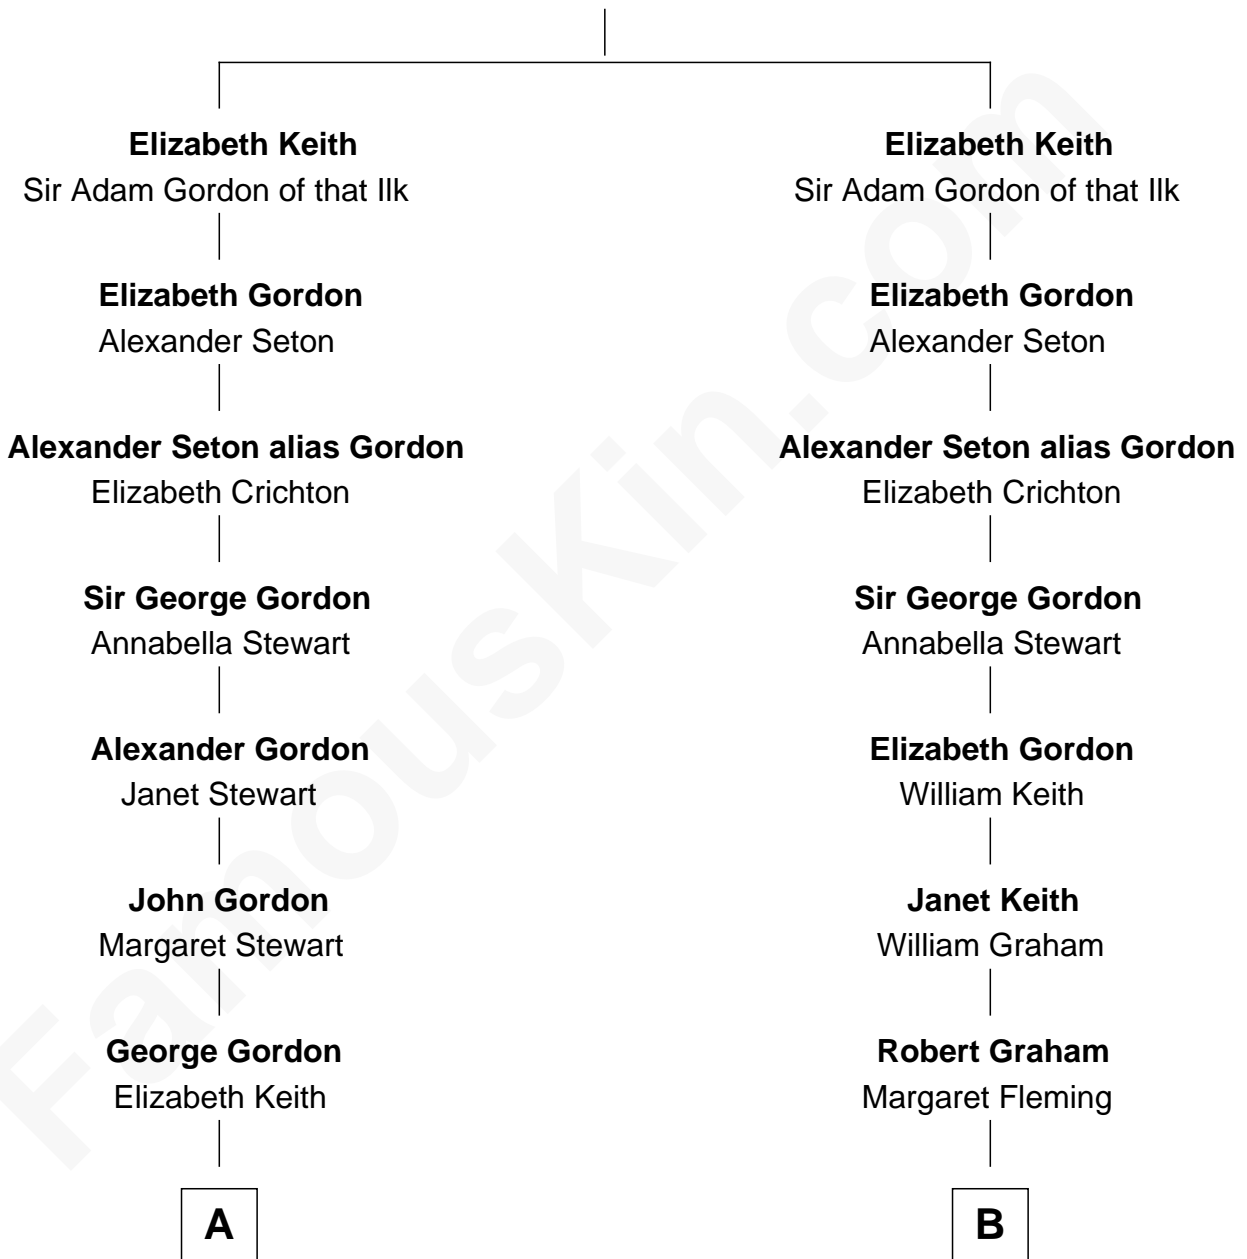

# FamousKin.com Relationship Chart of

**Cara Delevingne**

*Fashion Model and Movie Actress*

21st cousin of

**Tilda Swinton**

*Movie Actress*

**Sir William Keith**

**C**

**Armyne Evelyne Gordon**  
Sir Lionel Lawson Faudel-Phillips

**Anne Margaret Faudel-Phillips**  
John Vincent Sheffield

**Jane Armyne Sheffield**  
Sir Jocelyn Edward Greville Stevens

**Pandora Anne Stevens**  
Charles Hamar Delevingne

**Cara Delevingne**  
*Model and Actress*

**D**

**Archibald Campbell Swinton**  
Georgiana Caroline Sitwell

**George Sitwell Campbell Swinton**  
Elizabeth Ebsworth

**Alan Henry Campbell Swinton**  
Mariora Beatrice Evelyn Rochfort Alers-Hankey