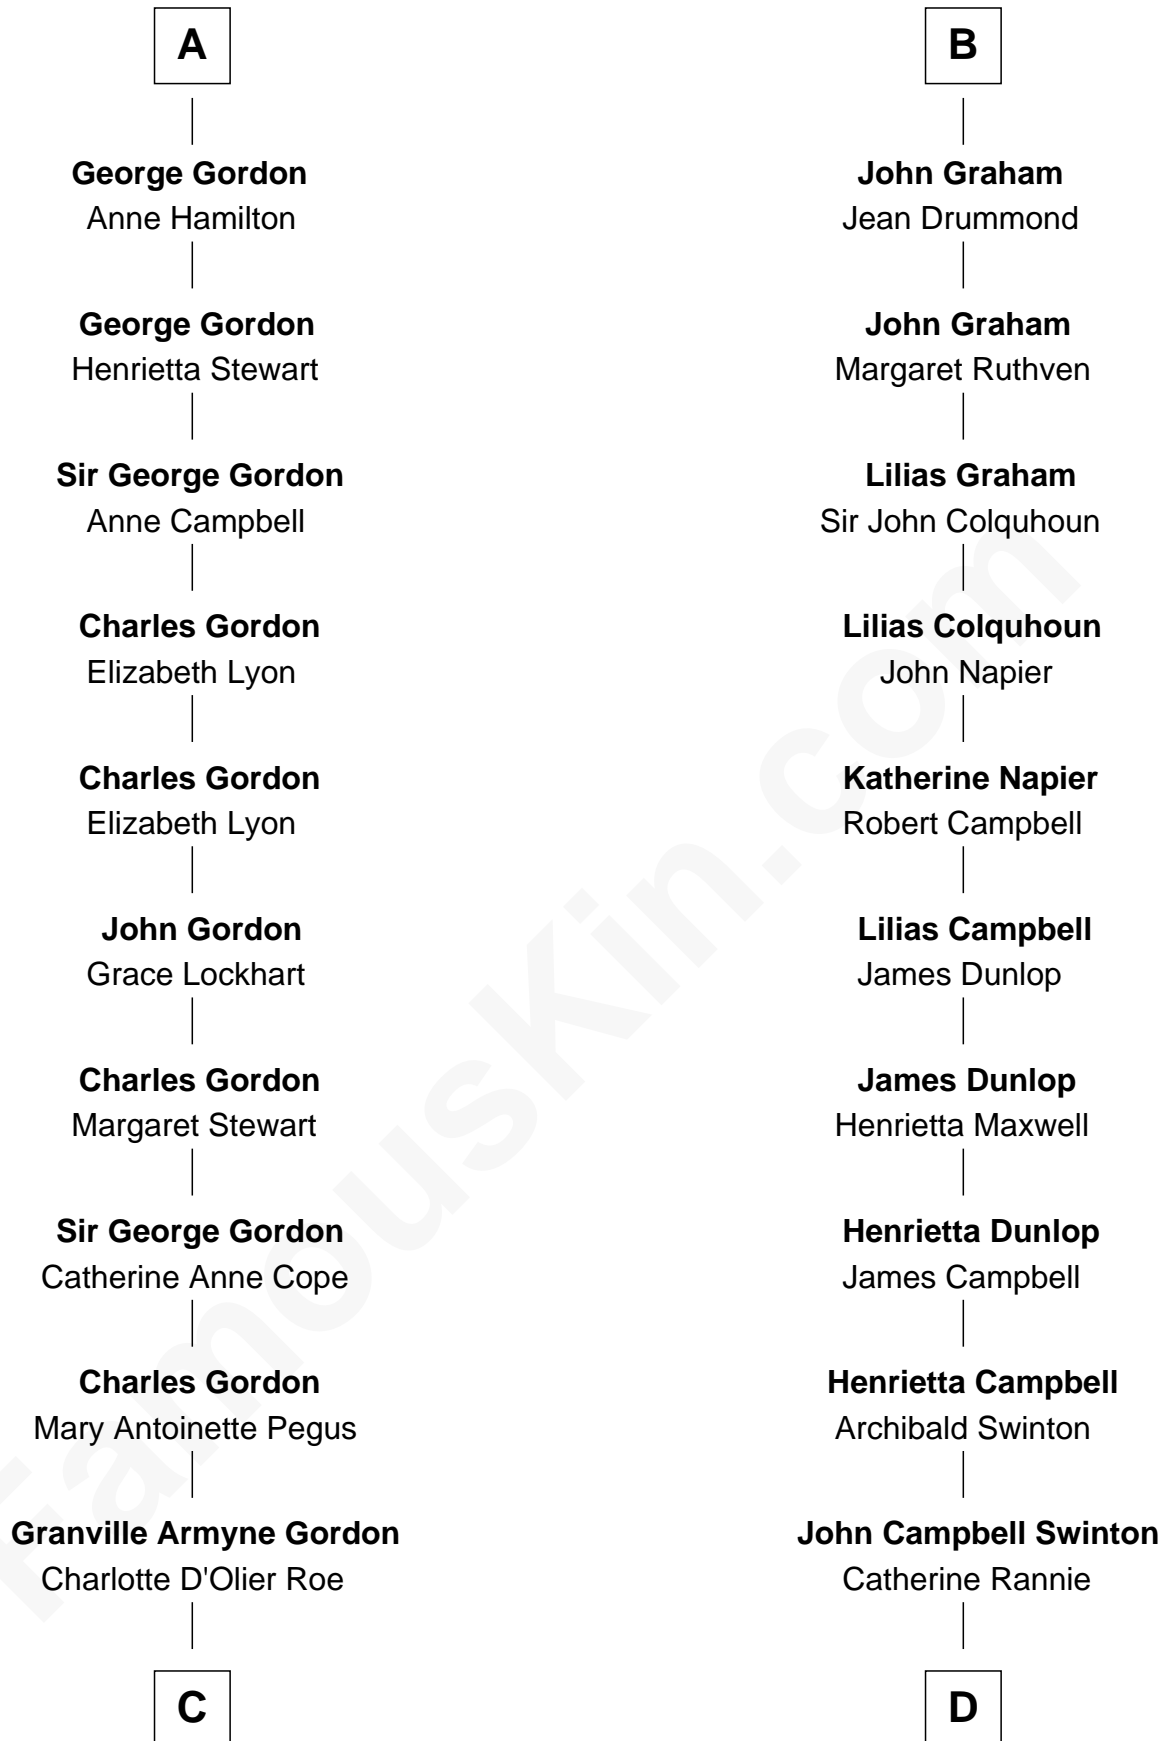

# FamousKin.com Relationship Chart of

**Cara Delevingne**

*Fashion Model and Movie Actress*

21st cousin of

**Tilda Swinton**

*Movie Actress*

**Sir William Keith**

**C**

**Armyne Evelyne Gordon**  
Sir Lionel Lawson Faudel-Phillips

**Anne Margaret Faudel-Phillips**  
John Vincent Sheffield

**Jane Armyne Sheffield**  
Sir Jocelyn Edward Greville Stevens

**Pandora Anne Stevens**  
Charles Hamar Delevingne

**Cara Delevingne**  
*Model and Actress*

**D**

**Archibald Campbell Swinton**  
Georgiana Caroline Sitwell

**George Sitwell Campbell Swinton**  
Elizabeth Ebsworth

**Alan Henry Campbell Swinton**  
Mariora Beatrice Evelyn Rochfort Alers-Hankey