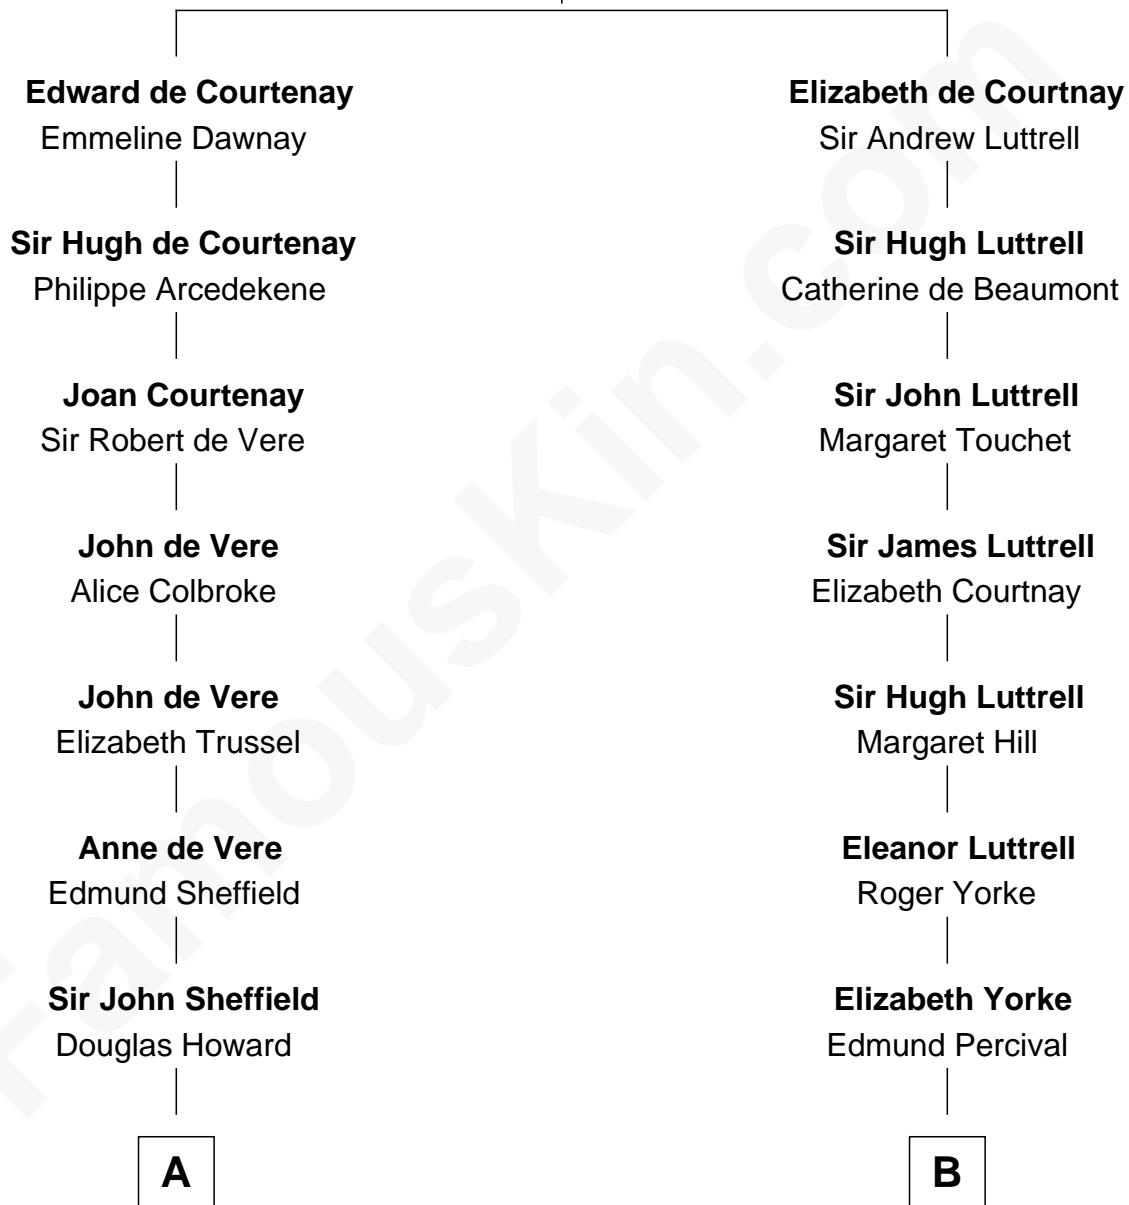

FamousKin.com

Relationship Chart of

Cara Delevingne

Fashion Model and Movie Actress

15th cousin 4 times removed of

Jane (Appleton) Pierce

First Lady of President Franklin Pierce

Sir Hugh de Courtenay

Margaret de Bohun

C

—
Jane Armyne Sheffield

Sir Jocelyn Edward Greville Stevens

—
Pandora Anne Stevens

Charles Hamar Delevingne

—
Cara Delevingne

Model and Actress