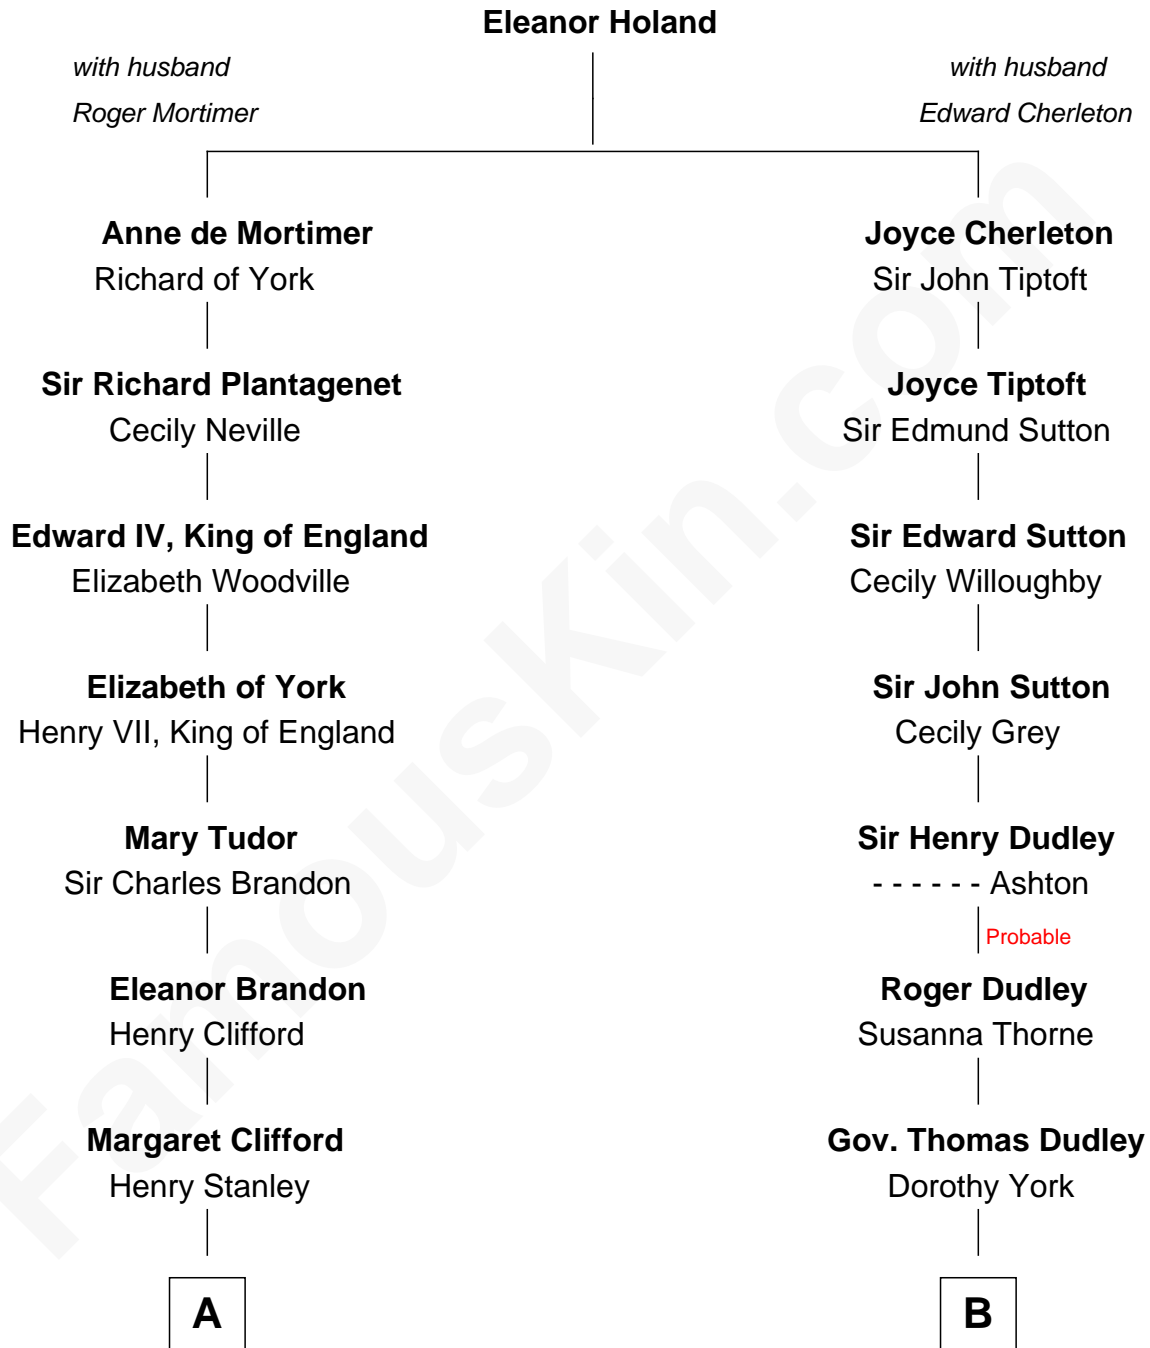

Jane (Appleton) Pierce

First Lady of President Franklin Pierce