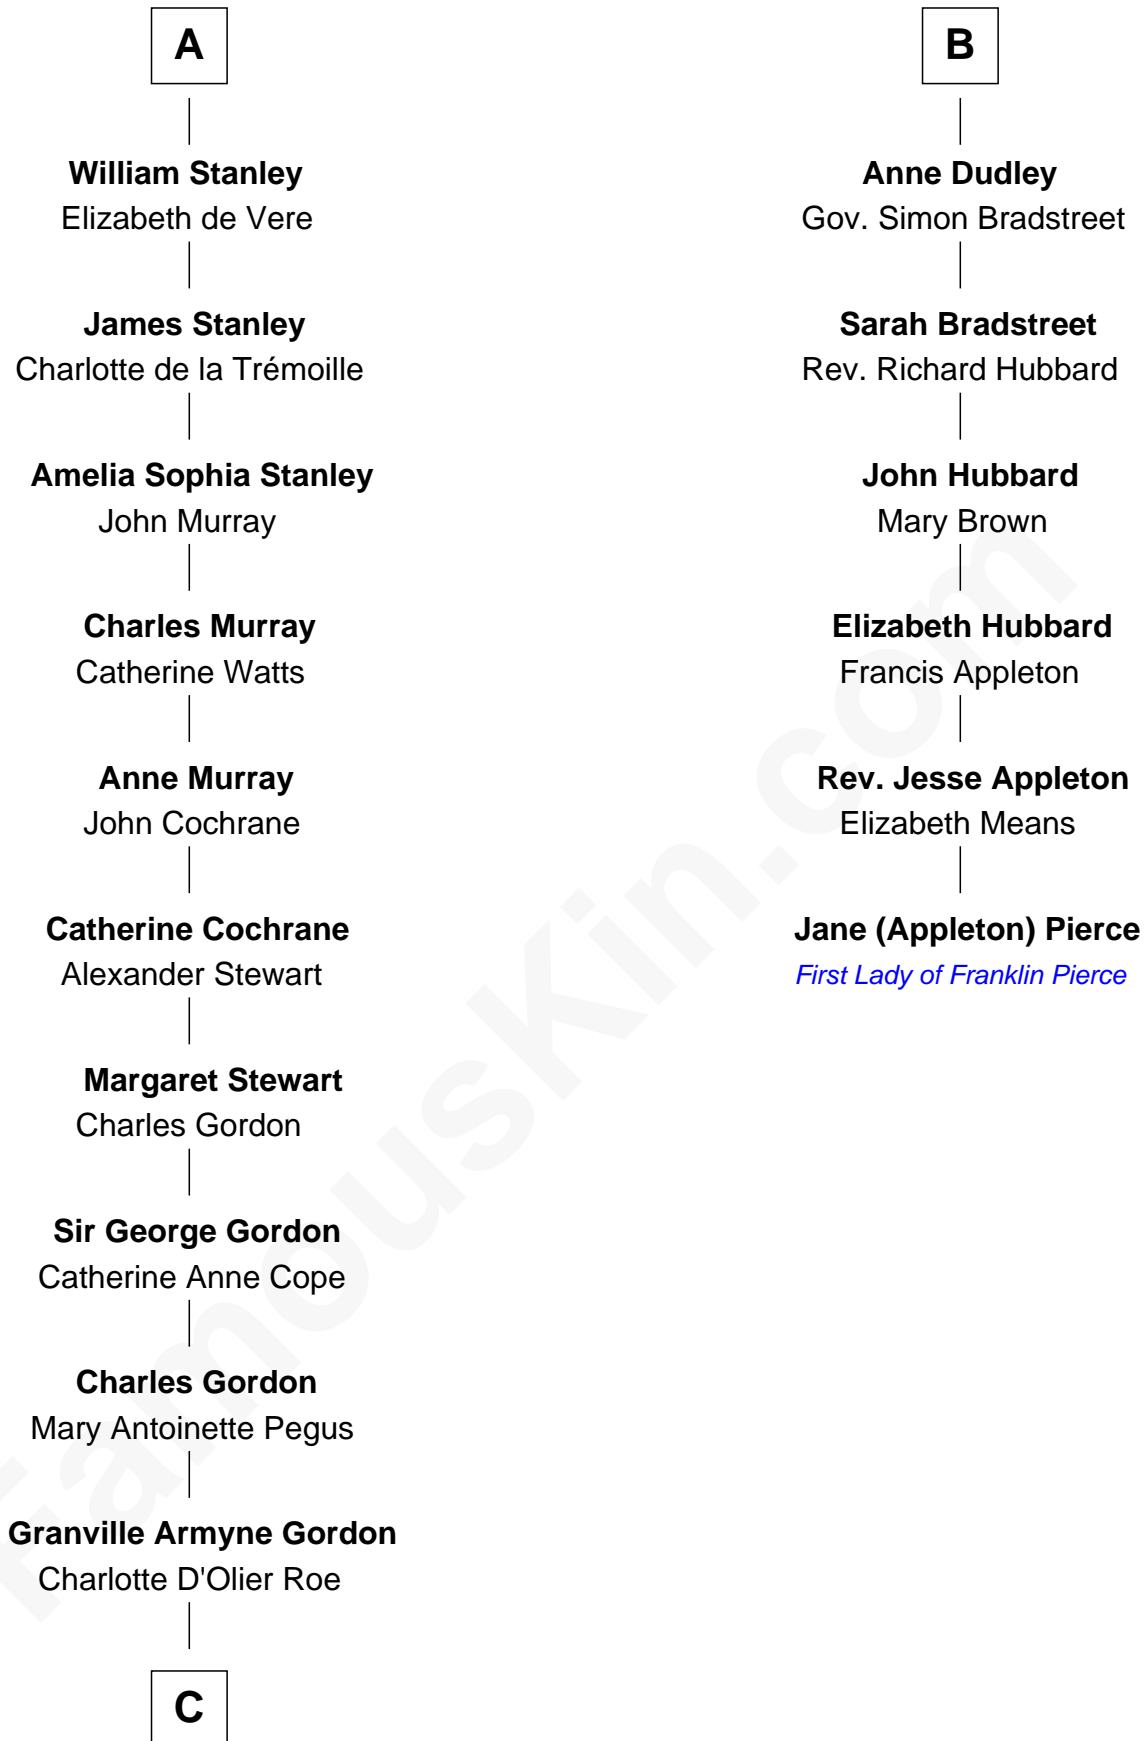

## Relationship Chart of

### Cara Delevingne

*Fashion Model and Movie Actress*

**12th cousin 9 times removed of**

### Jane (Appleton) Pierce

*First Lady of President Franklin Pierce*

**C**

**Armyne Evelyne Gordon**  
Sir Lionel Lawson Faudel-Phillips

**Anne Margaret Faudel-Phillips**  
John Vincent Sheffield

**Jane Armyne Sheffield**  
Sir Jocelyn Edward Greville Stevens