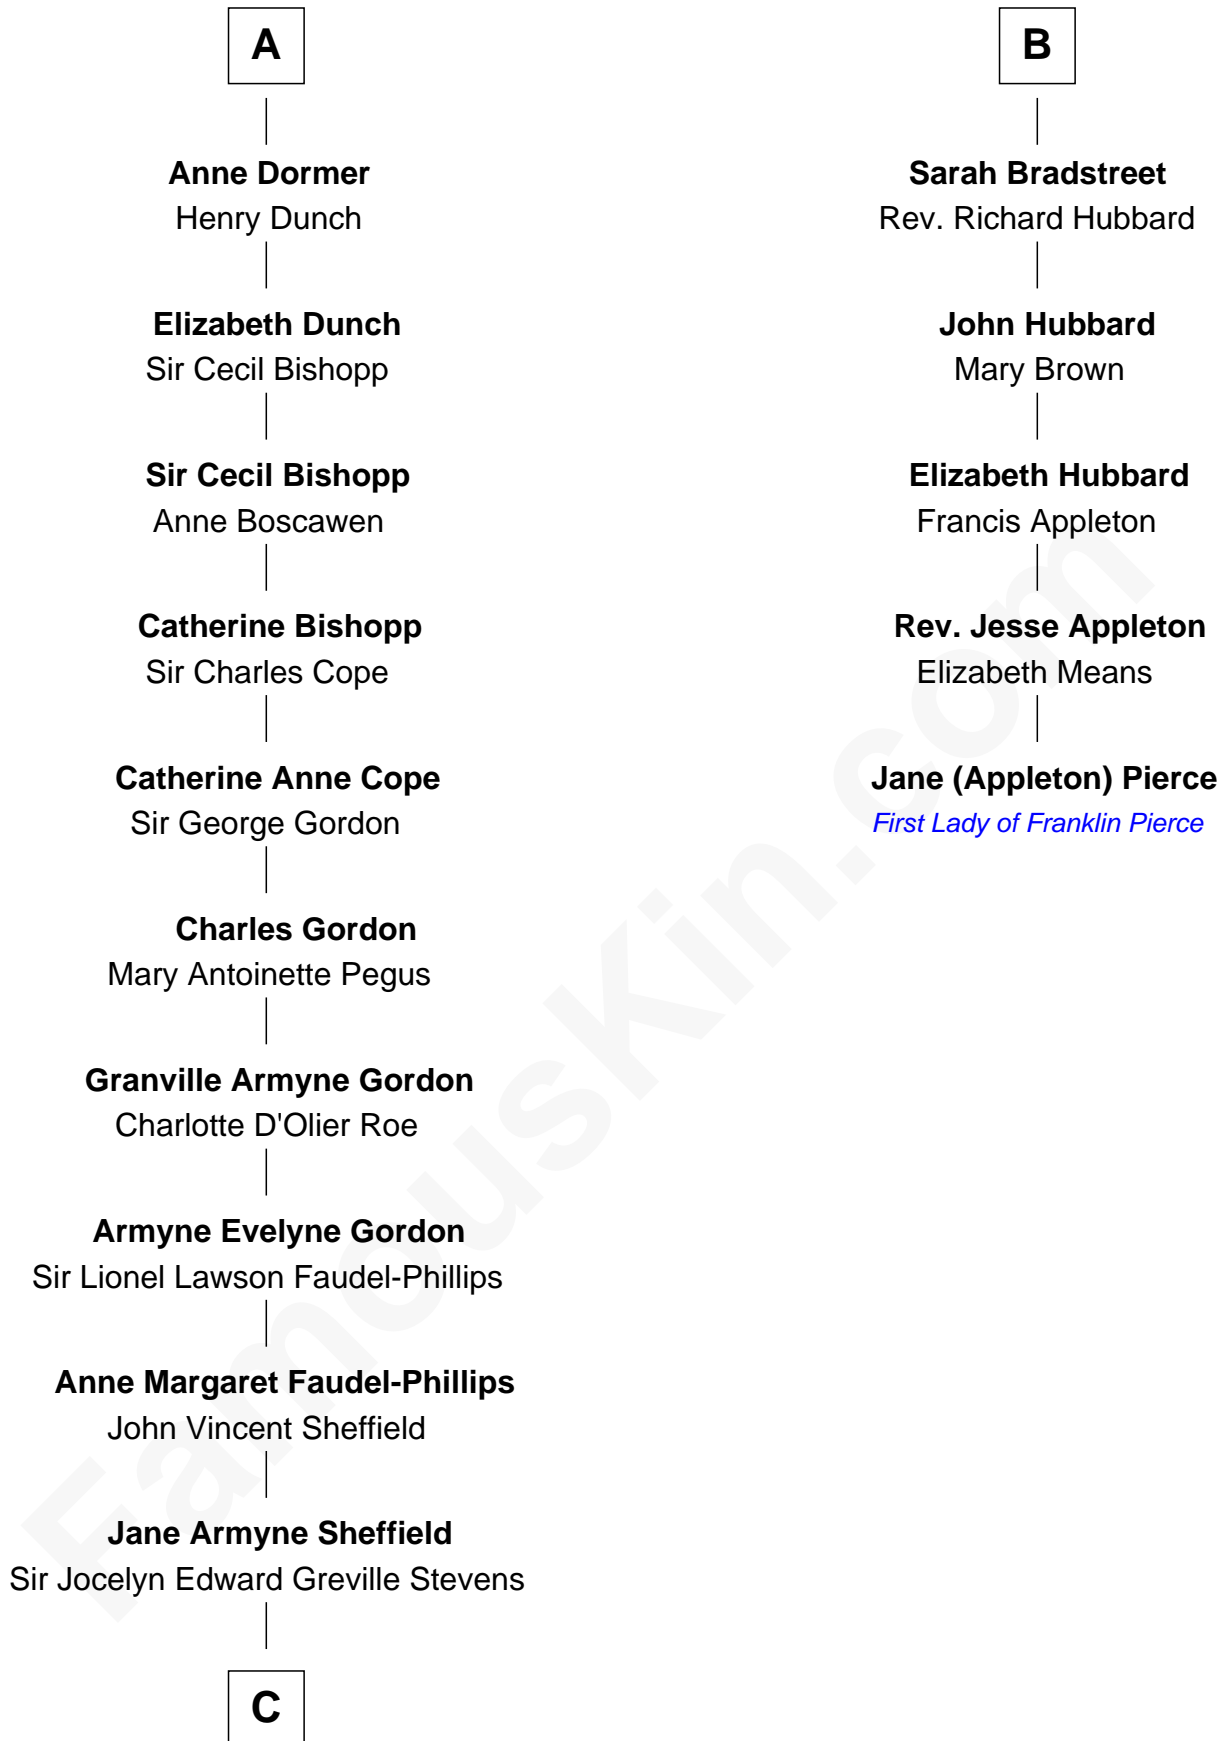

## Relationship Chart of

### Cara Delevingne

*Fashion Model and Movie Actress*

11th cousin 7 times removed of

### Jane (Appleton) Pierce

*First Lady of President Franklin Pierce*

**C**

**Pandora Anne Stevens**  
Charles Hamar Delevingne

**Cara Delevingne**  
*Model and Actress*

FamousKin.com