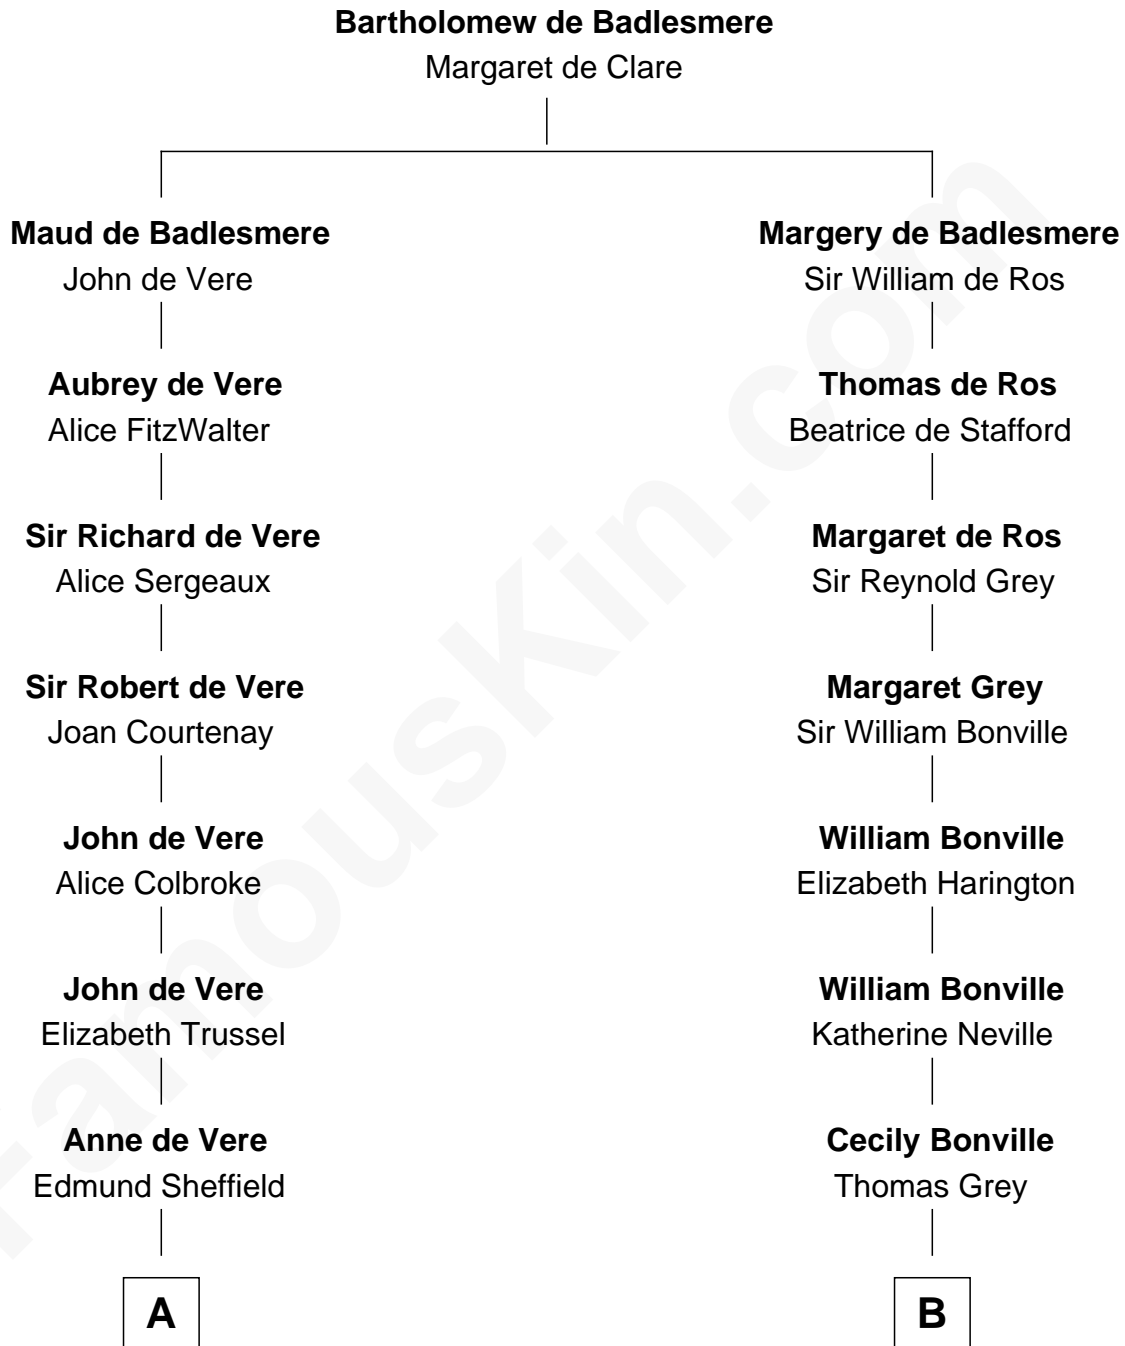

FamousKin.com

Relationship Chart of

Cara Delevingne

Fashion Model and Movie Actress

16th cousin 4 times removed of

Jane (Appleton) Pierce

First Lady of President Franklin Pierce

C

John Vincent Sheffield
Anne Margaret Faudel-Phillips

Jane Armyne Sheffield
Sir Jocelyn Edward Greville Stevens

Pandora Anne Stevens
Charles Hamar Delevingne

Cara Delevingne
Model and Actress

FamousKin.com