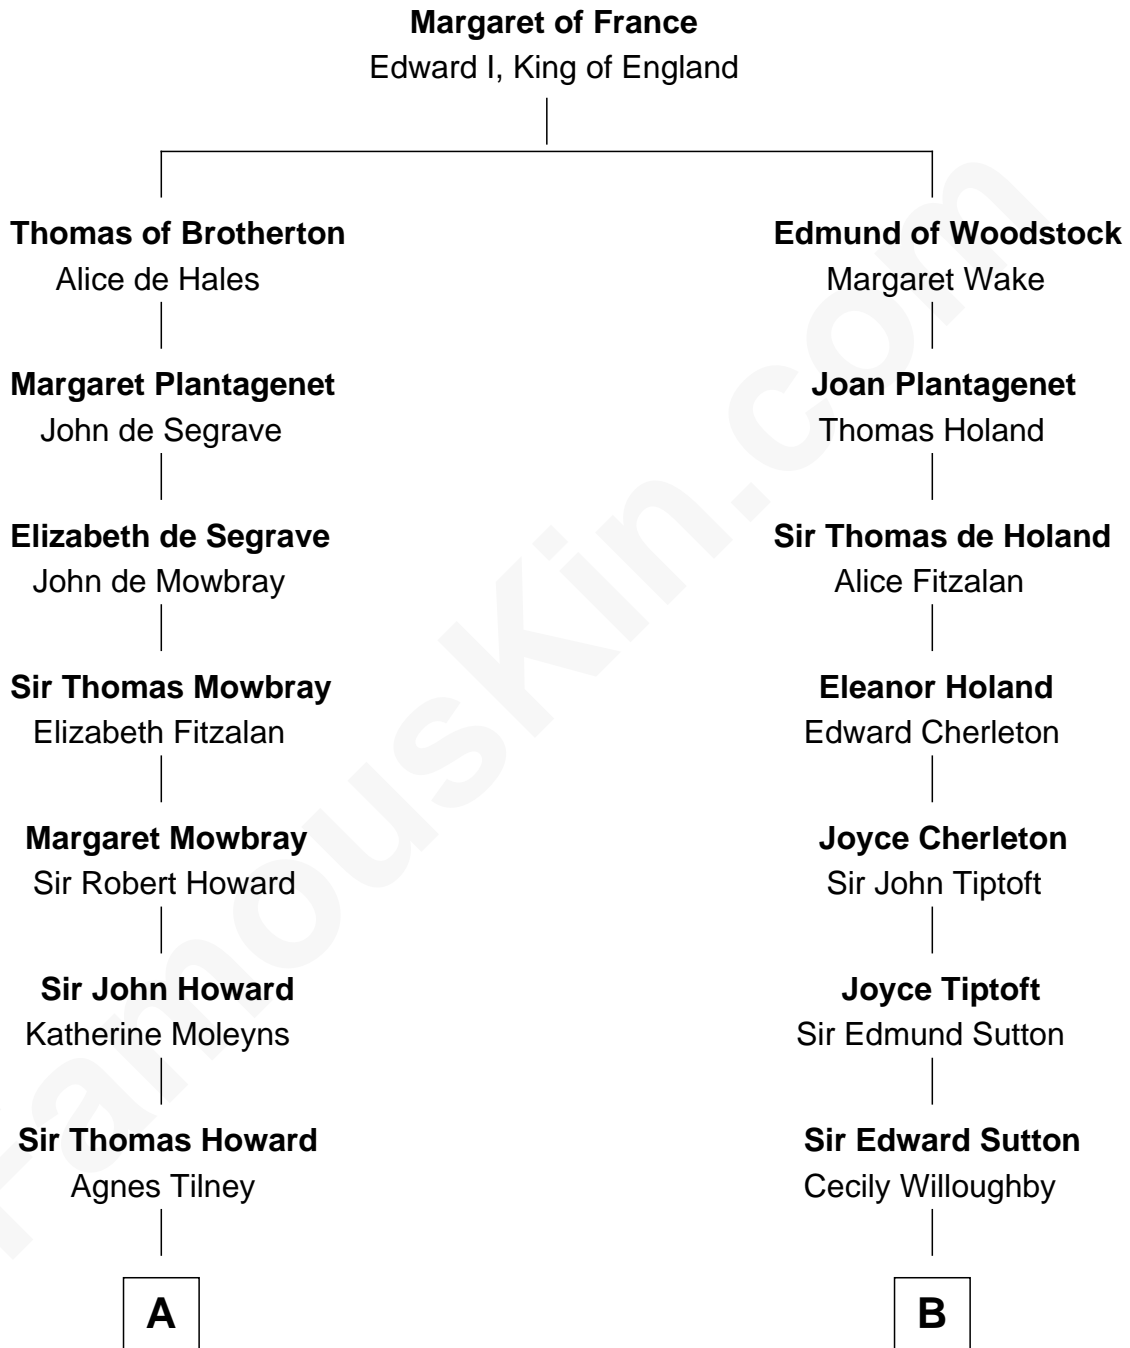

FamousKin.com

Relationship Chart of

Cara Delevingne

Fashion Model and Movie Actress

16th cousin 5 times removed of

Jane (Appleton) Pierce

First Lady of President Franklin Pierce

C

Sir Berkeley Digby George Sheffield

Julia Mary de Tuyll van Serooskerken

John Vincent Sheffield

Anne Margaret Faudel-Phillips

Jane Armyne Sheffield

Sir Jocelyn Edward Greville Stevens

Pandora Anne Stevens

Charles Hamar Delevingne

Cara Delevingne

Model and Actress