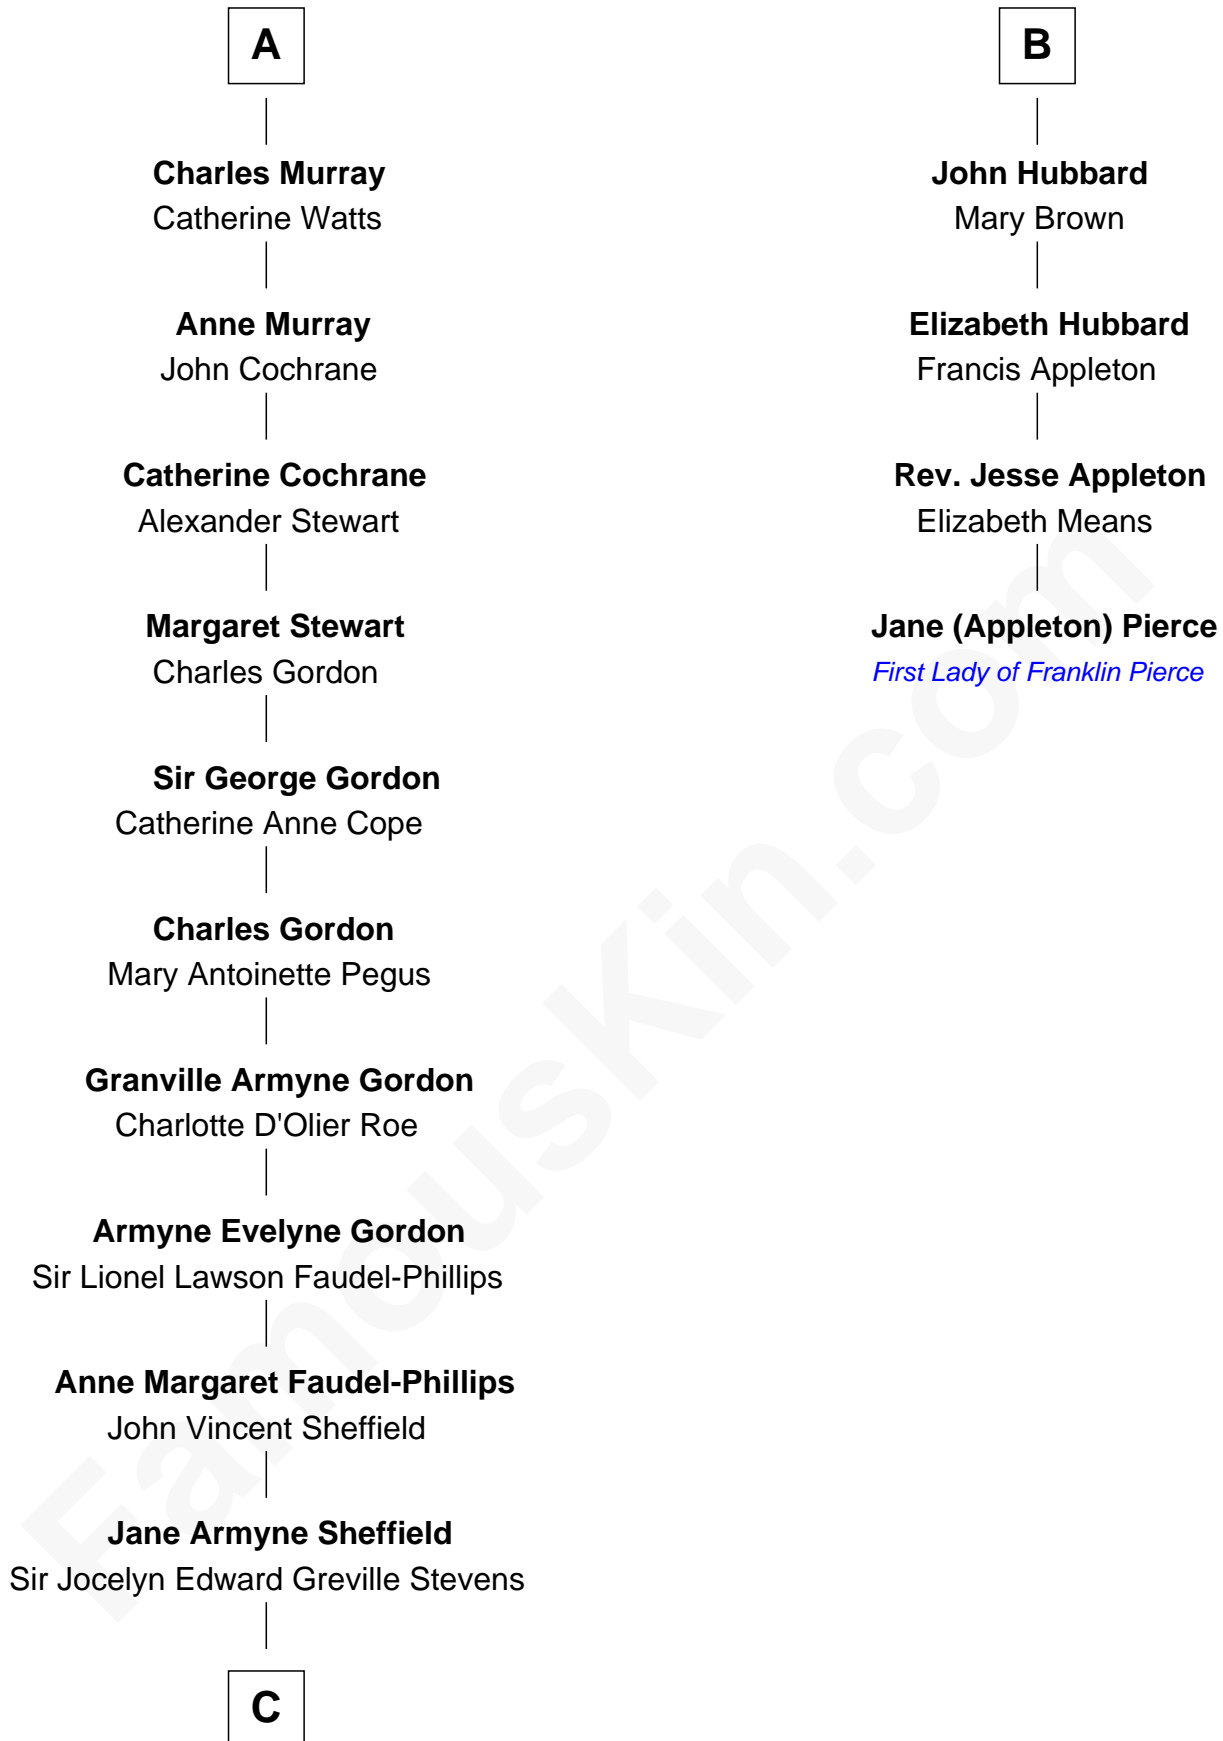

FamousKin.com

Relationship Chart of

Cara Delevingne

Fashion Model and Movie Actress

10th cousin 8 times removed of

Jane (Appleton) Pierce

First Lady of President Franklin Pierce

C