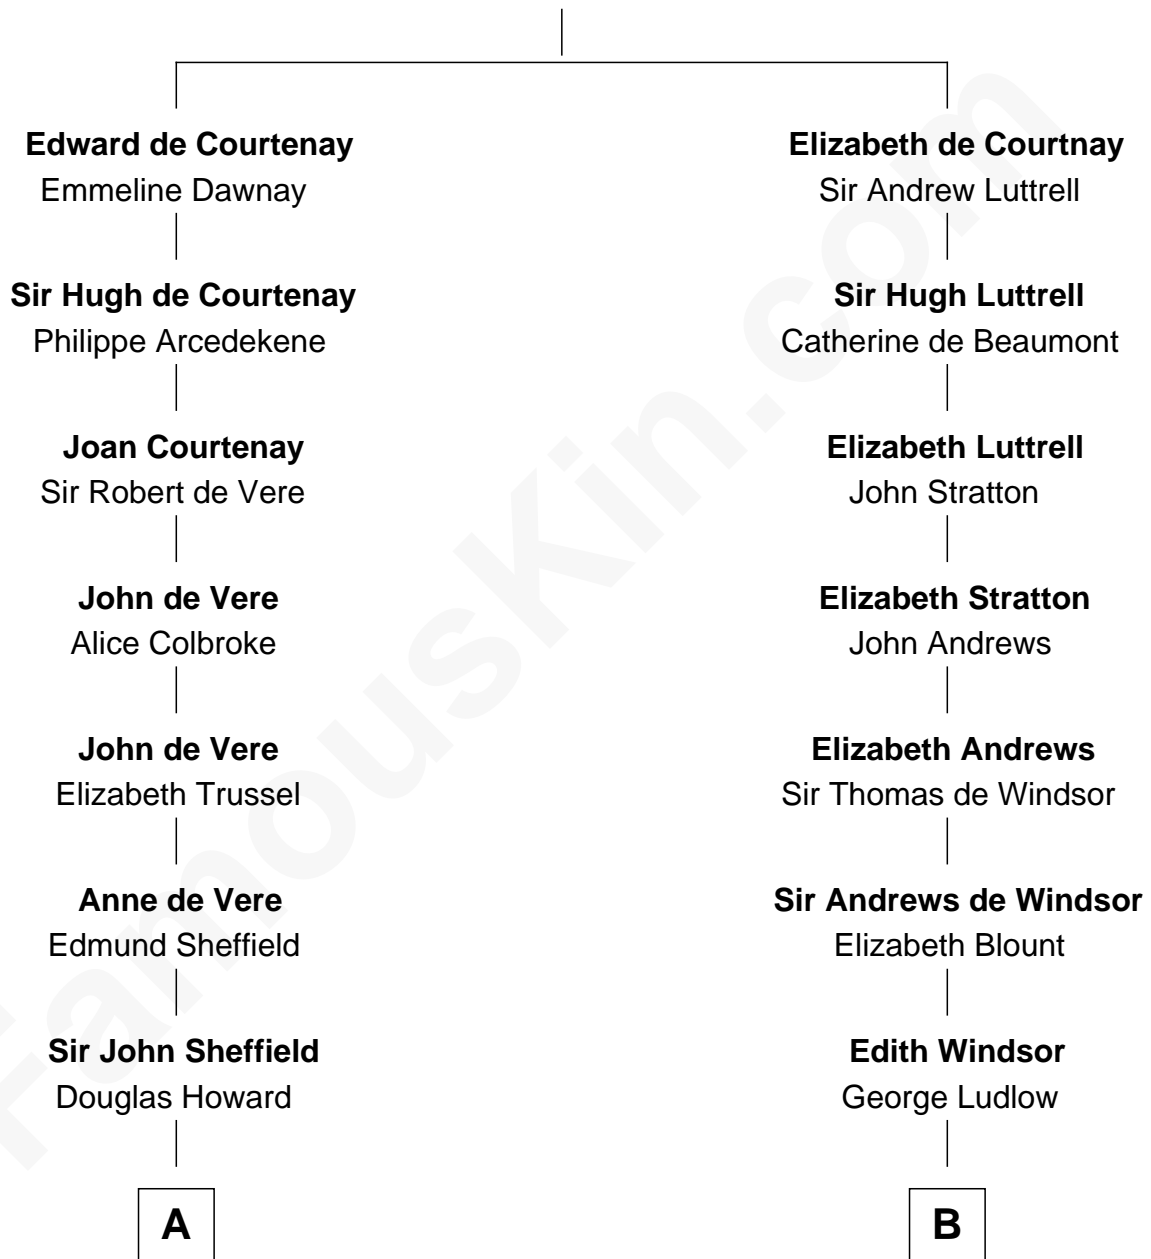

## Relationship Chart of

### Cara Delevingne

*Fashion Model and Movie Actress*

15th cousin 4 times removed of

### Fitzhugh Lee

*40th Governor of Virginia*

**Sir Hugh de Courtenay**

Margaret de Bohun

**C**

—  
**Jane Armyne Sheffield**

Sir Jocelyn Edward Greville Stevens

—  
**Pandora Anne Stevens**