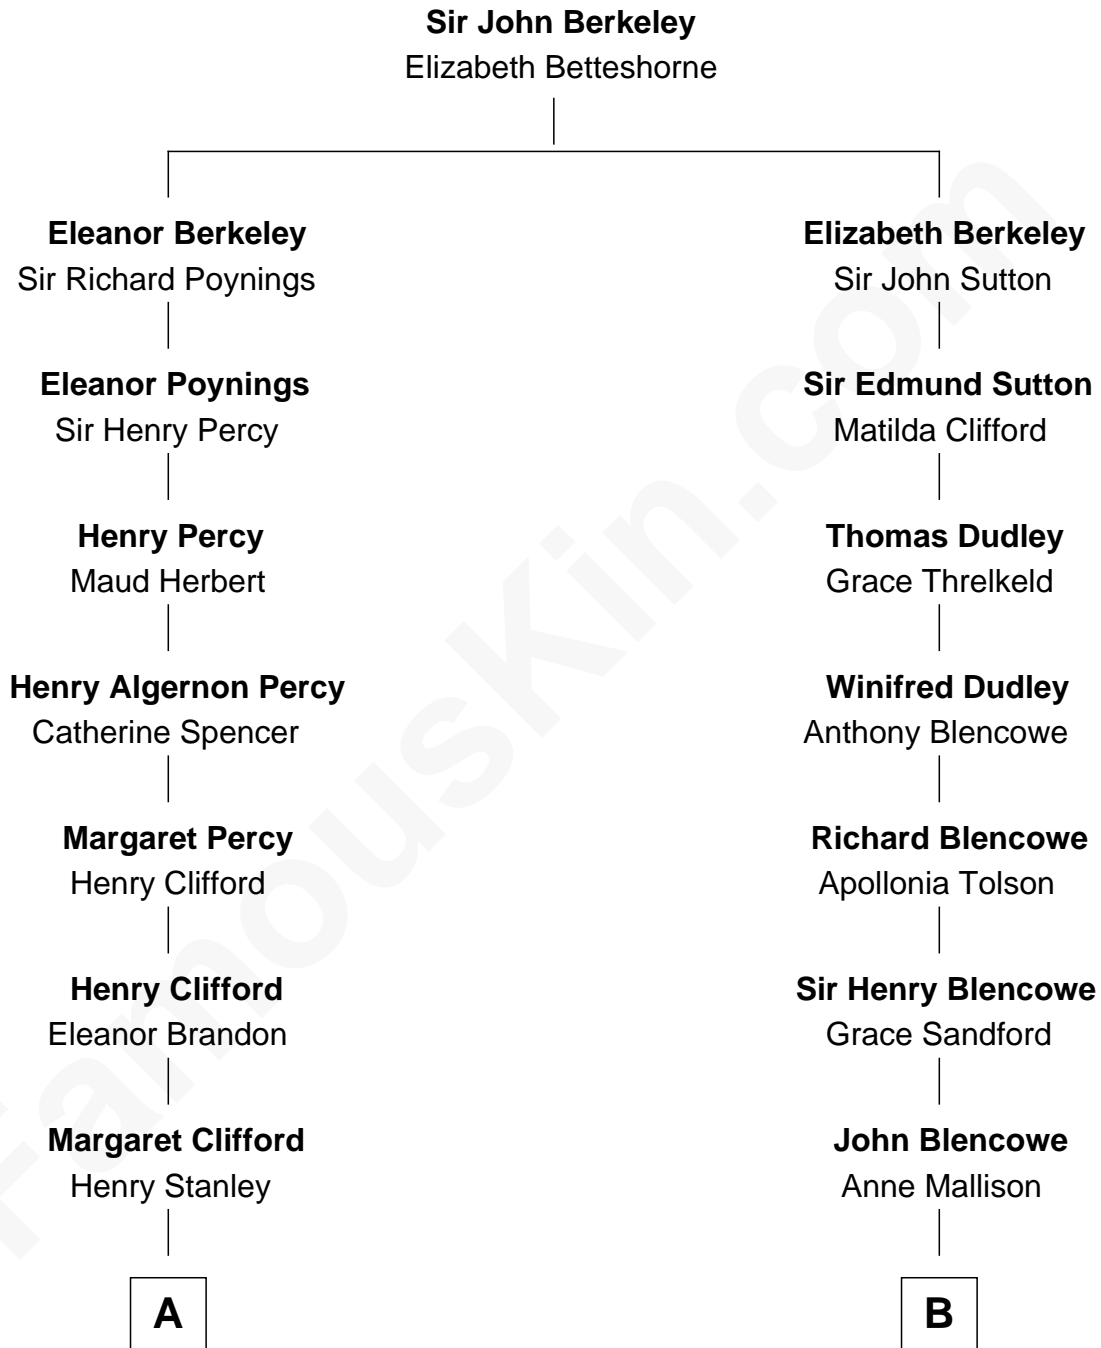

FamousKin.com

Relationship Chart of

Cara Delevingne

Fashion Model and Movie Actress

14th cousin 7 times removed of

Fitzhugh Lee

40th Governor of Virginia

C

Armyne Evelyne Gordon

Sir Lionel Lawson Faudel-Phillips

Anne Margaret Faudel-Phillips

John Vincent Sheffield

Jane Armyne Sheffield

Sir Jocelyn Edward Greville Stevens

Pandora Anne Stevens

Charles Hamar Delevingne