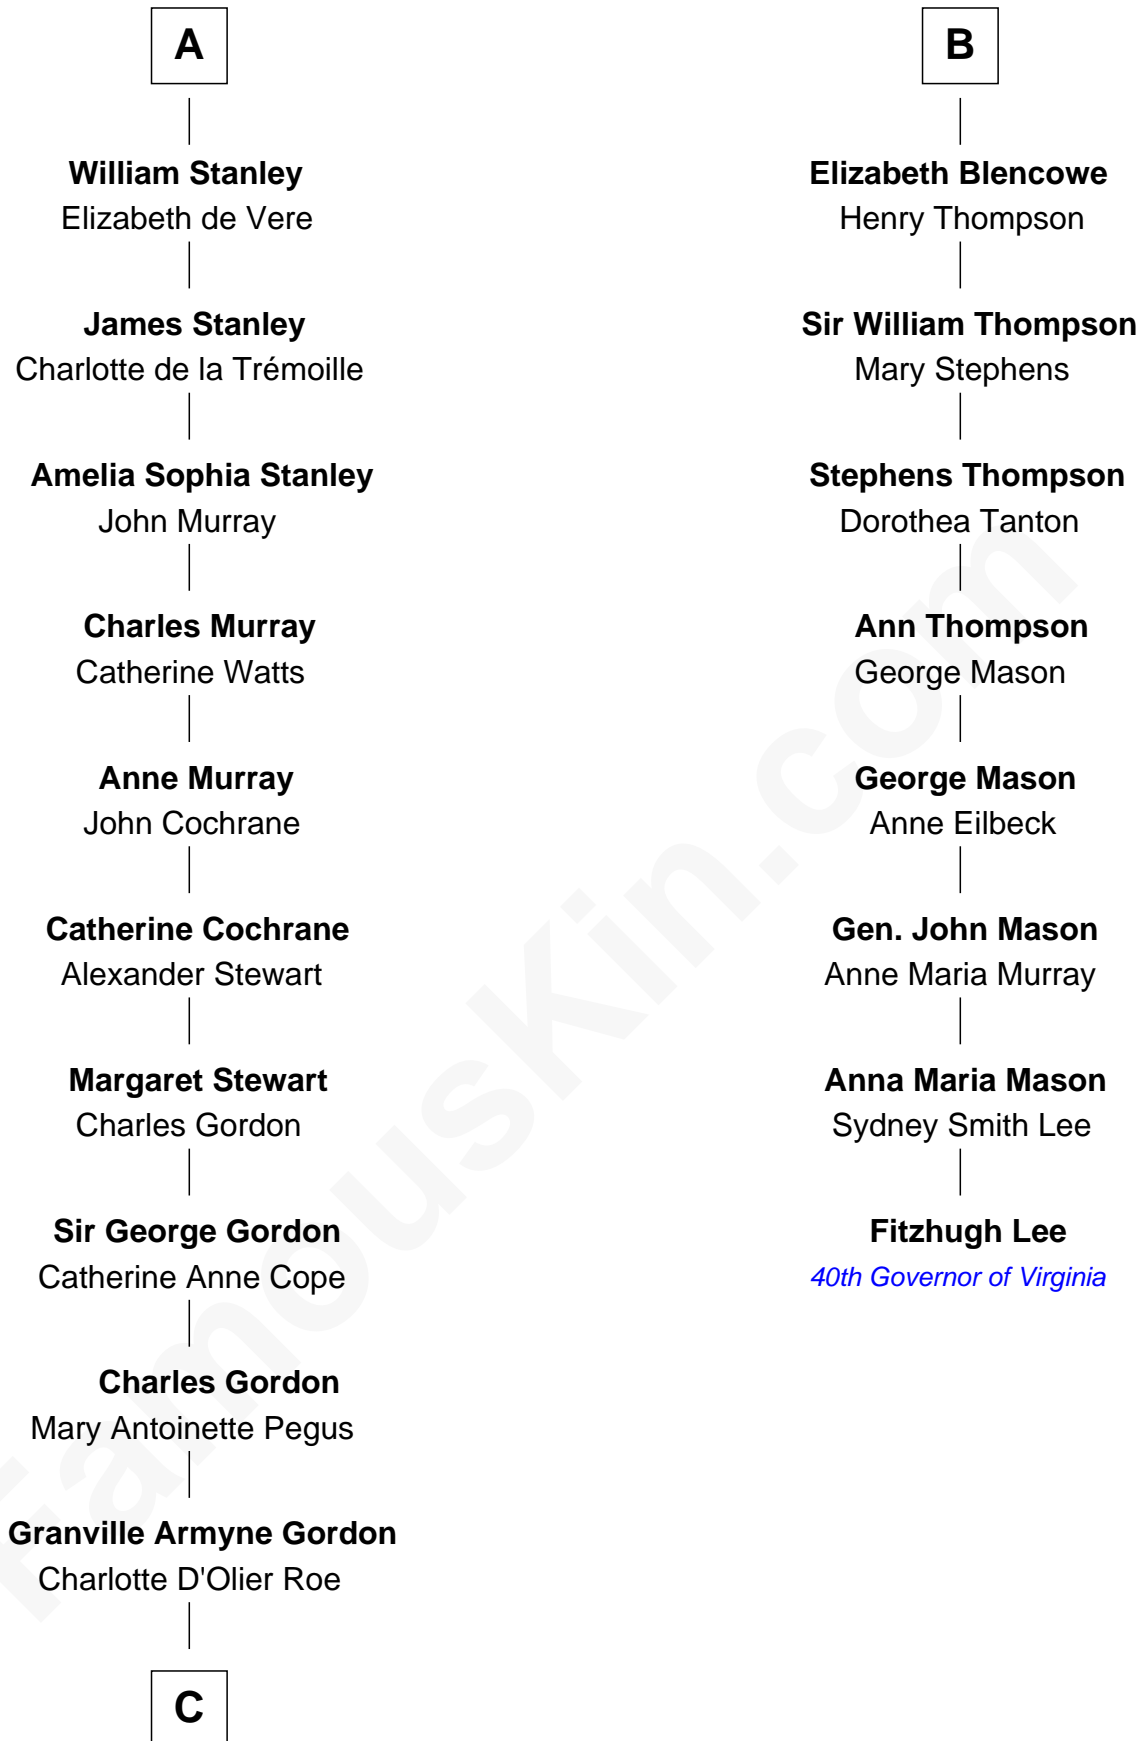

FamousKin.com

Relationship Chart of

Cara Delevingne

Fashion Model and Movie Actress

14th cousin 7 times removed of

Fitzhugh Lee

40th Governor of Virginia

C

Armyne Evelyne Gordon

Sir Lionel Lawson Faudel-Phillips

Anne Margaret Faudel-Phillips

John Vincent Sheffield

Jane Armyne Sheffield

Sir Jocelyn Edward Greville Stevens

Pandora Anne Stevens

Charles Hamar Delevingne

Cara Delevingne

Model and Actress