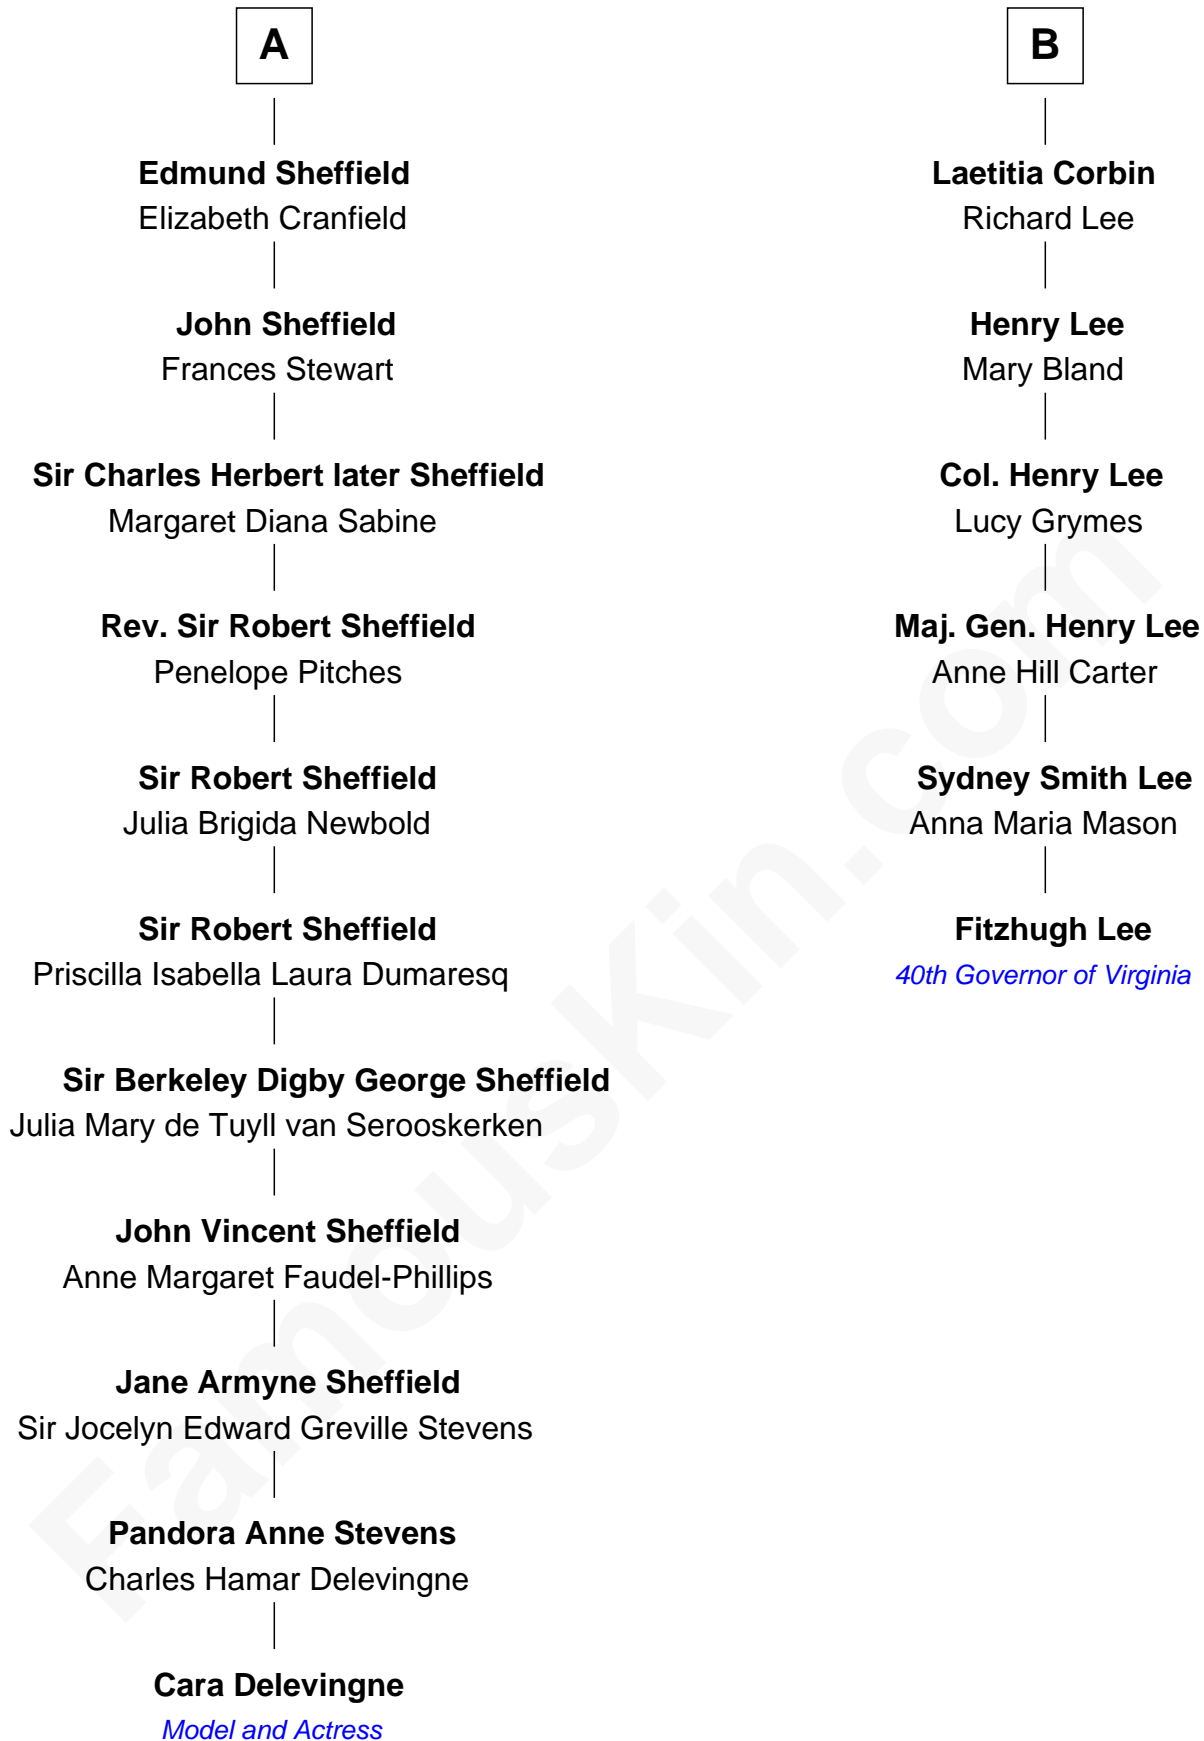

### Cara Delevingne

*Fashion Model and Movie Actress*

12th cousin 5 times removed of

### Fitzhugh Lee

*40th Governor of Virginia*

#### Sir Thomas Stanley

Joan Goushill

Cara Delevingne photo by [Gage Skidmore](#) ([CC BY-SA 2.0](#))