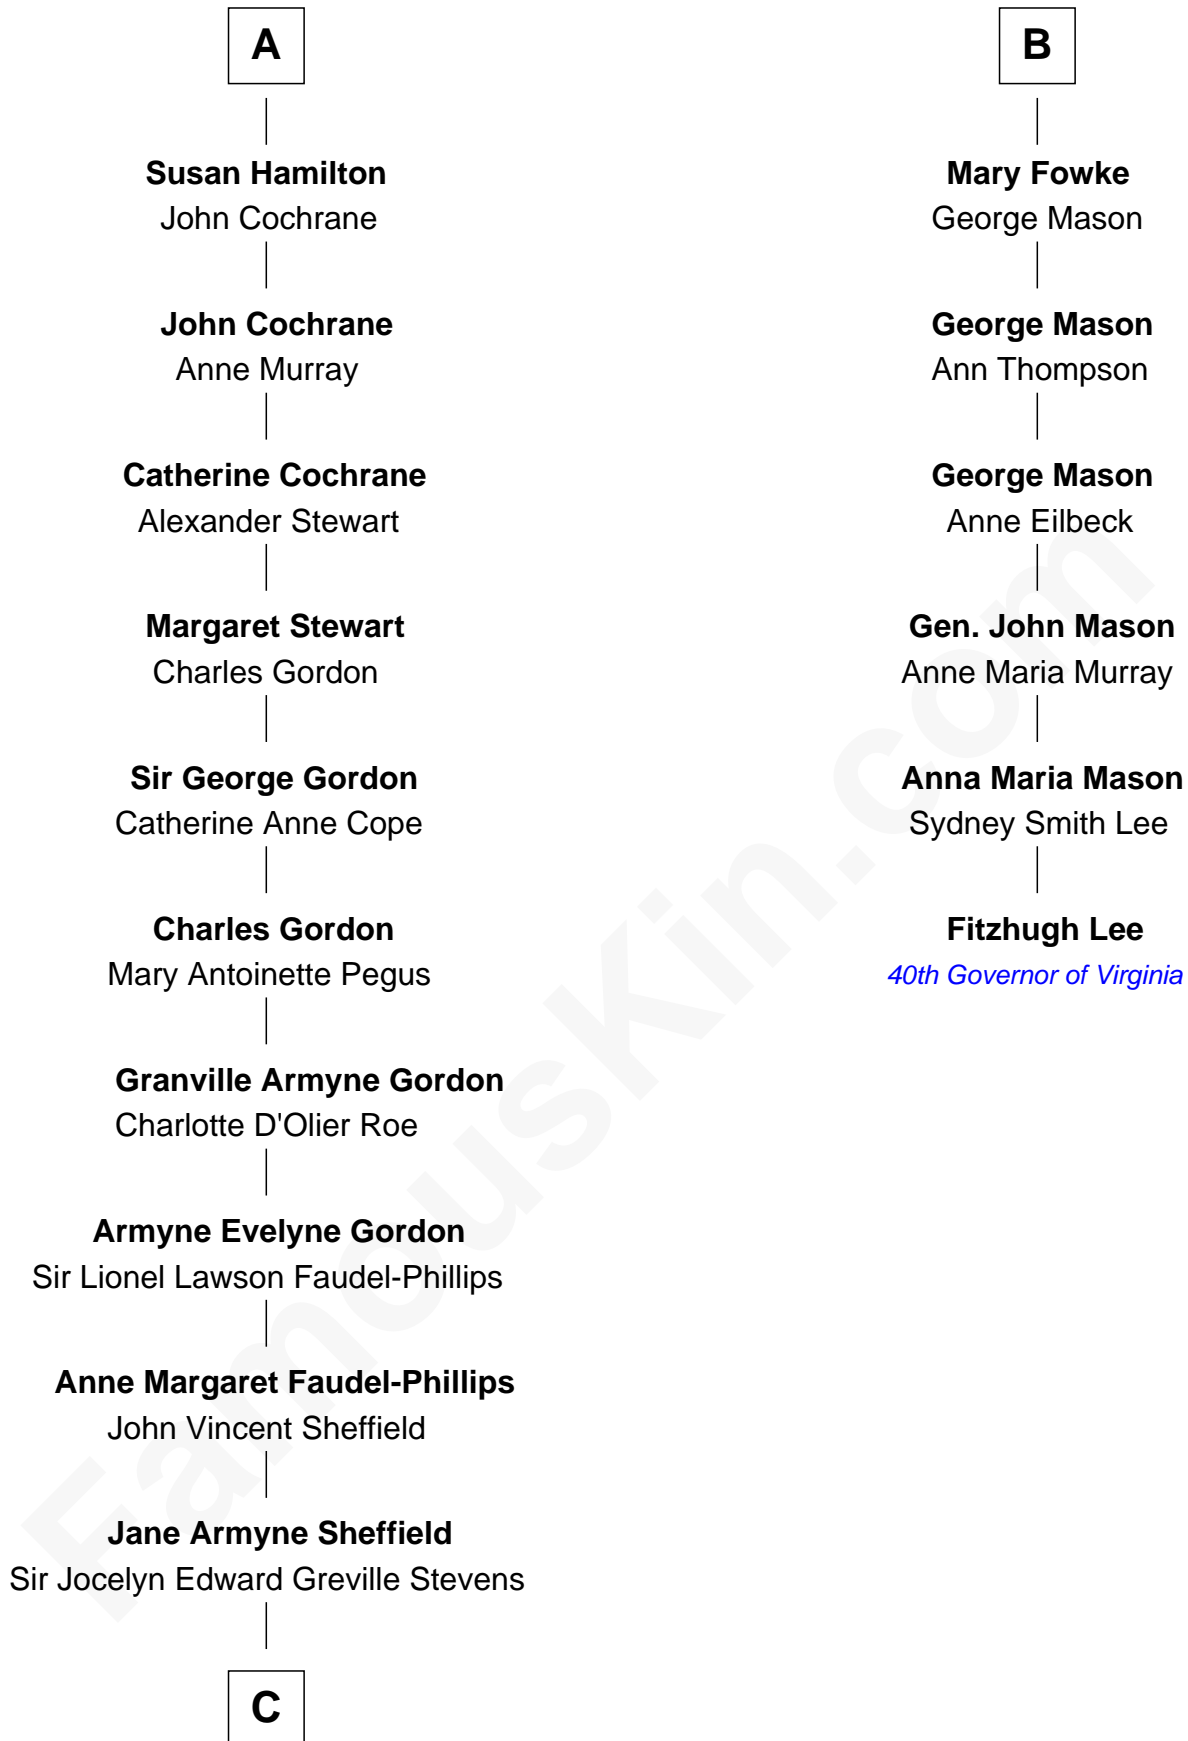

FamousKin.com

Relationship Chart of

Cara Delevingne

Fashion Model and Movie Actress

12th cousin 6 times removed of

Fitzhugh Lee

40th Governor of Virginia

Pandora Anne Stevens
Charles Hamar Delevingne

Cara Delevingne
Model and Actress

FamousKin.com