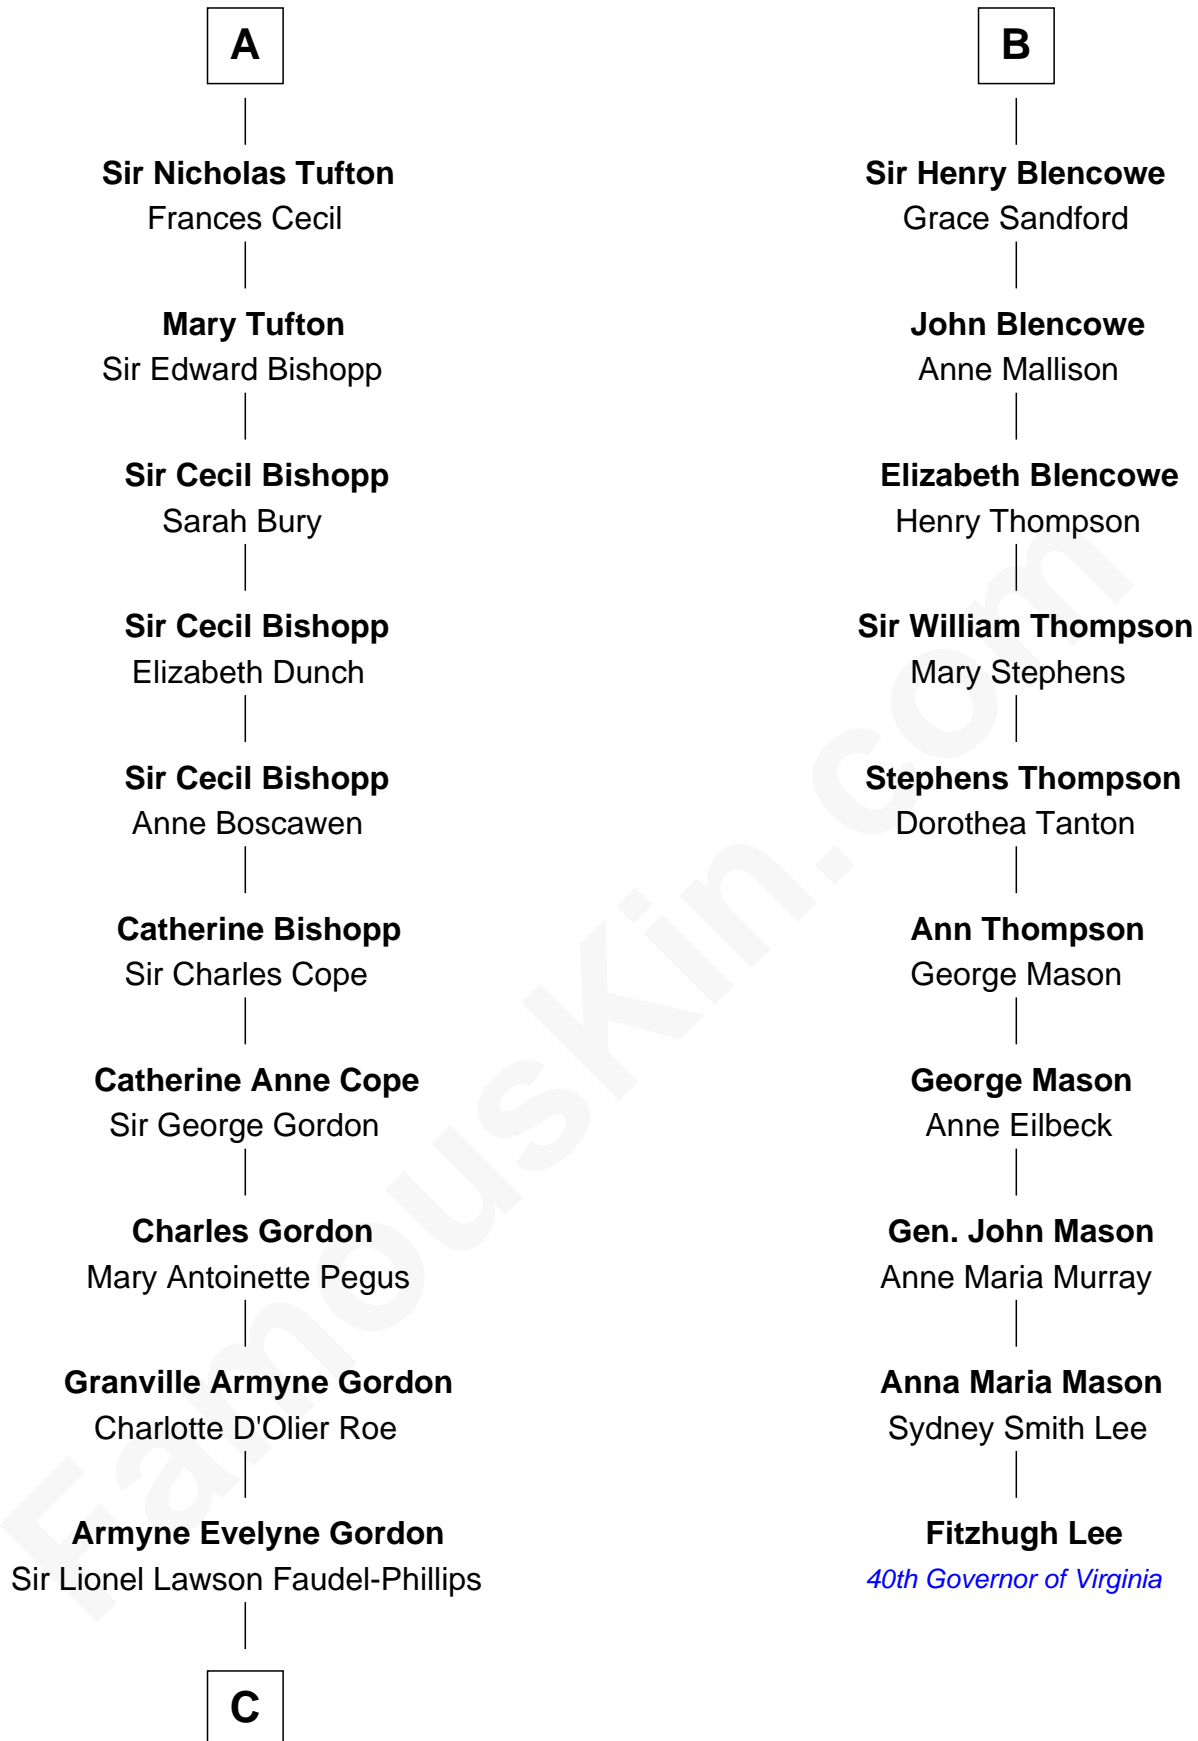

### Cara Delevingne

*Fashion Model and Movie Actress*

16th cousin 4 times removed of

### Fitzhugh Lee

*40th Governor of Virginia*

**C**

**Anne Margaret Faudel-Phillips**

John Vincent Sheffield

**Jane Armyne Sheffield**

Sir Jocelyn Edward Greville Stevens

**Pandora Anne Stevens**