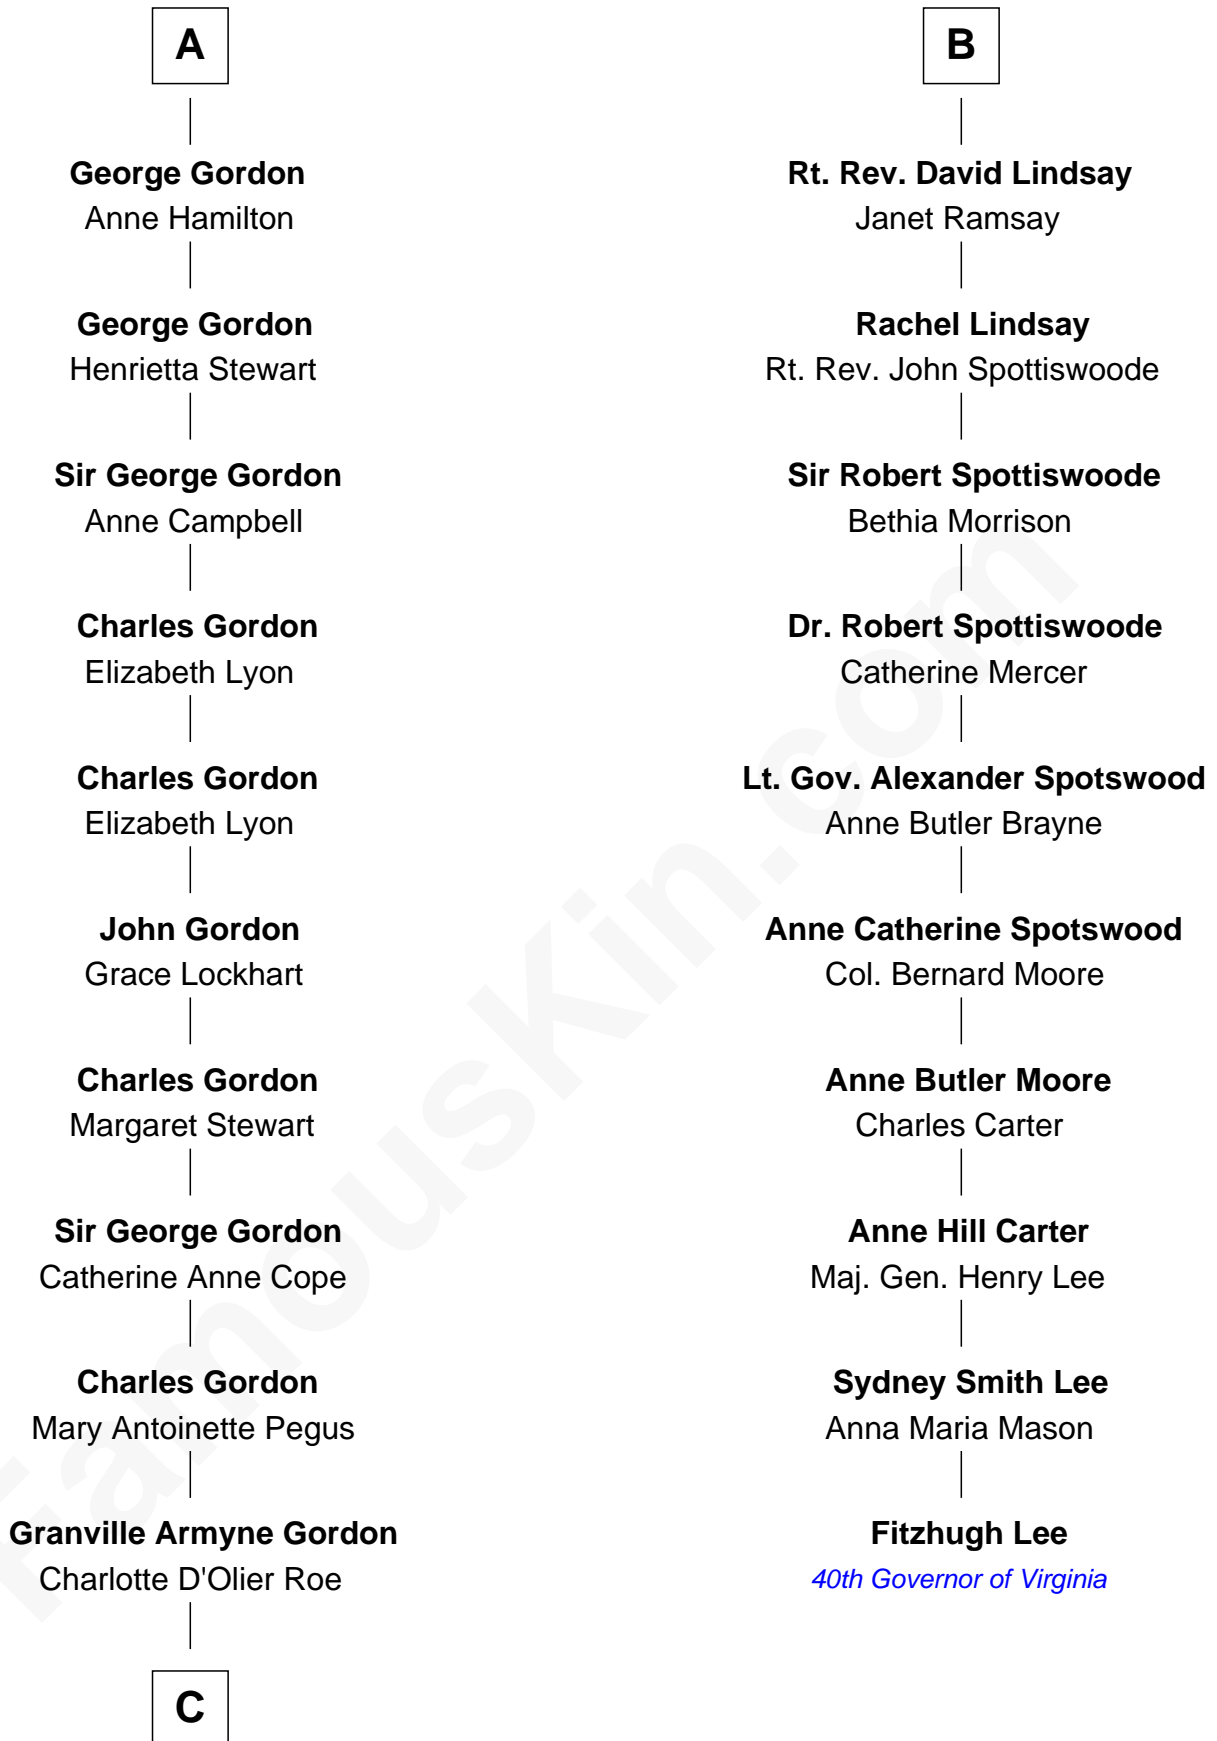

FamousKin.com

Relationship Chart of

Cara Delevingne

Fashion Model and Movie Actress

16th cousin 5 times removed of

Fitzhugh Lee

40th Governor of Virginia

C

—
Armyne Evelyne Gordon

Sir Lionel Lawson Faudel-Phillips

—
Anne Margaret Faudel-Phillips

John Vincent Sheffield

—
Jane Armyne Sheffield

Sir Jocelyn Edward Greville Stevens

—
Pandora Anne Stevens

Charles Hamar Delevingne

—
Cara Delevingne

Model and Actress