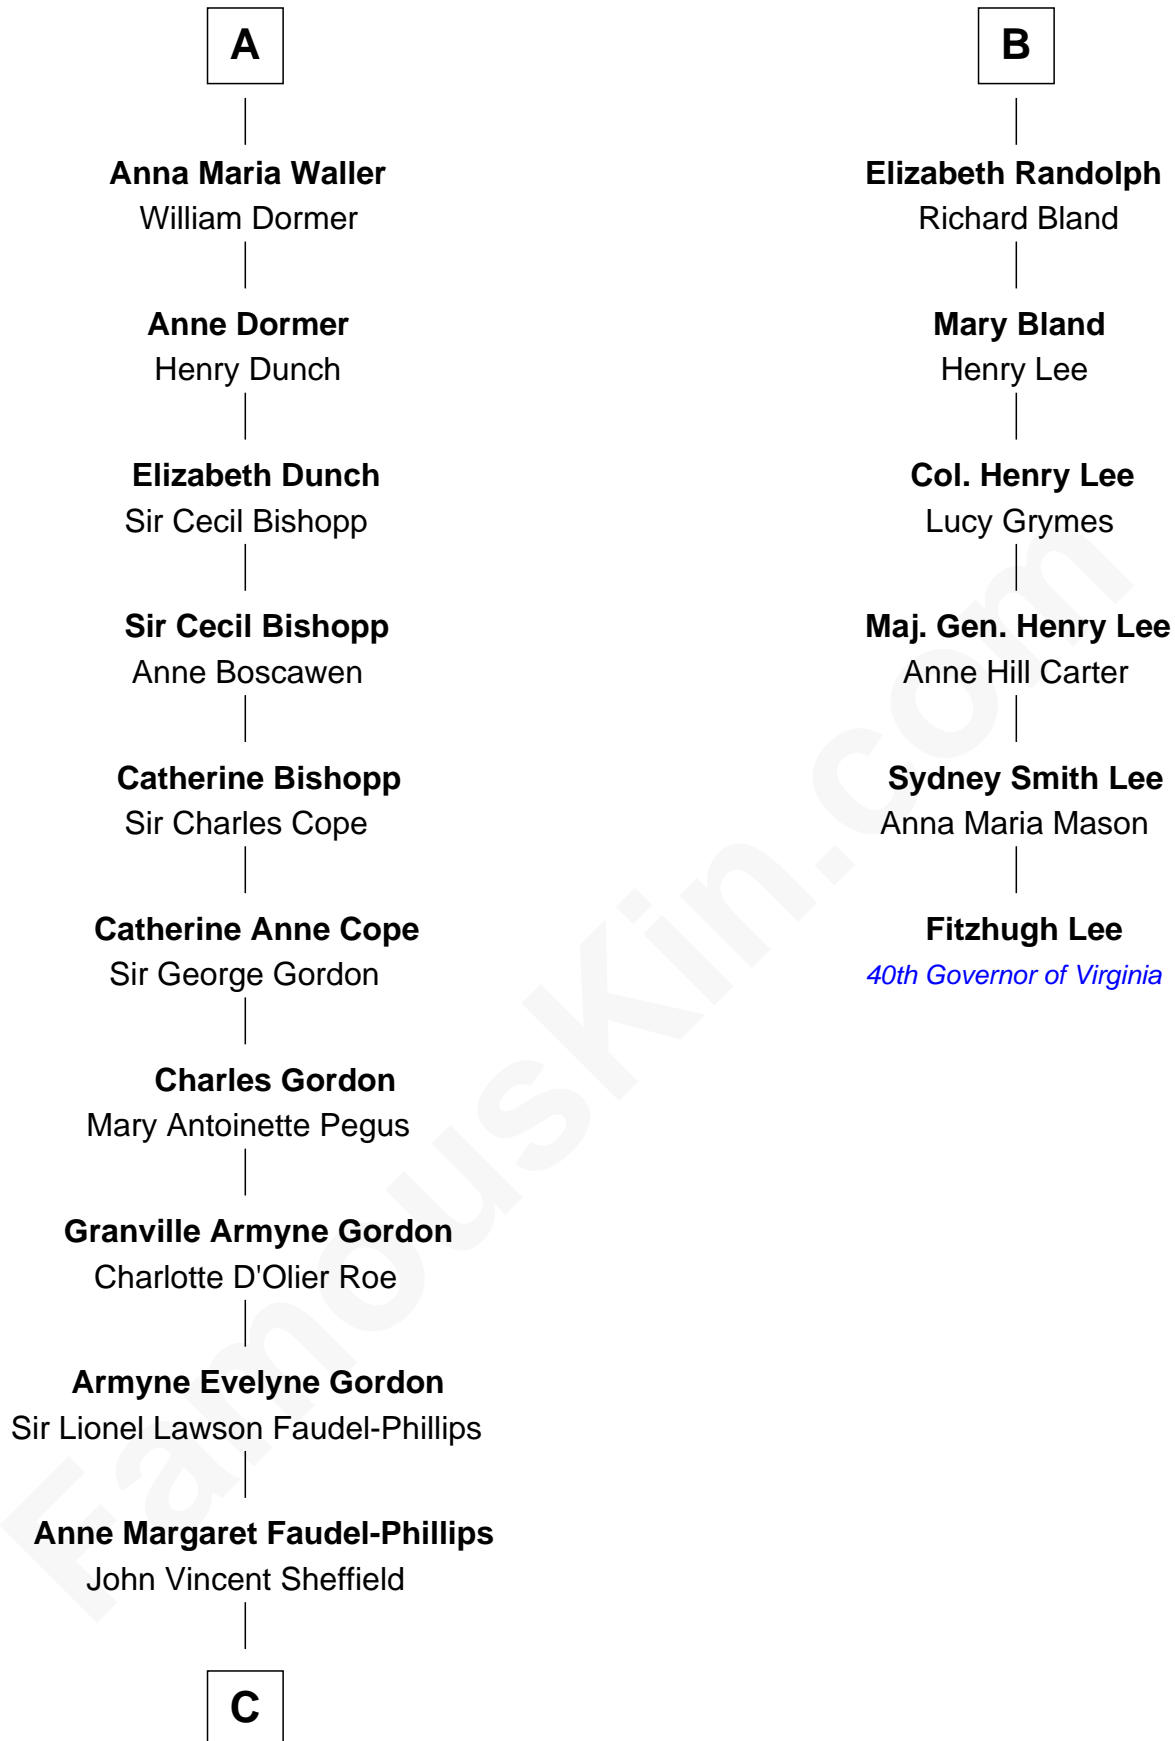

FamousKin.com

Relationship Chart of

Cara Delevingne

Fashion Model and Movie Actress

12th cousin 7 times removed of

Fitzhugh Lee

40th Governor of Virginia

Richard Vere
Isabel Green

C

—
Jane Armyne Sheffield

Sir Jocelyn Edward Greville Stevens

—
Pandora Anne Stevens

Charles Hamar Delevingne

—
Cara Delevingne

Model and Actress

FamousKin.com