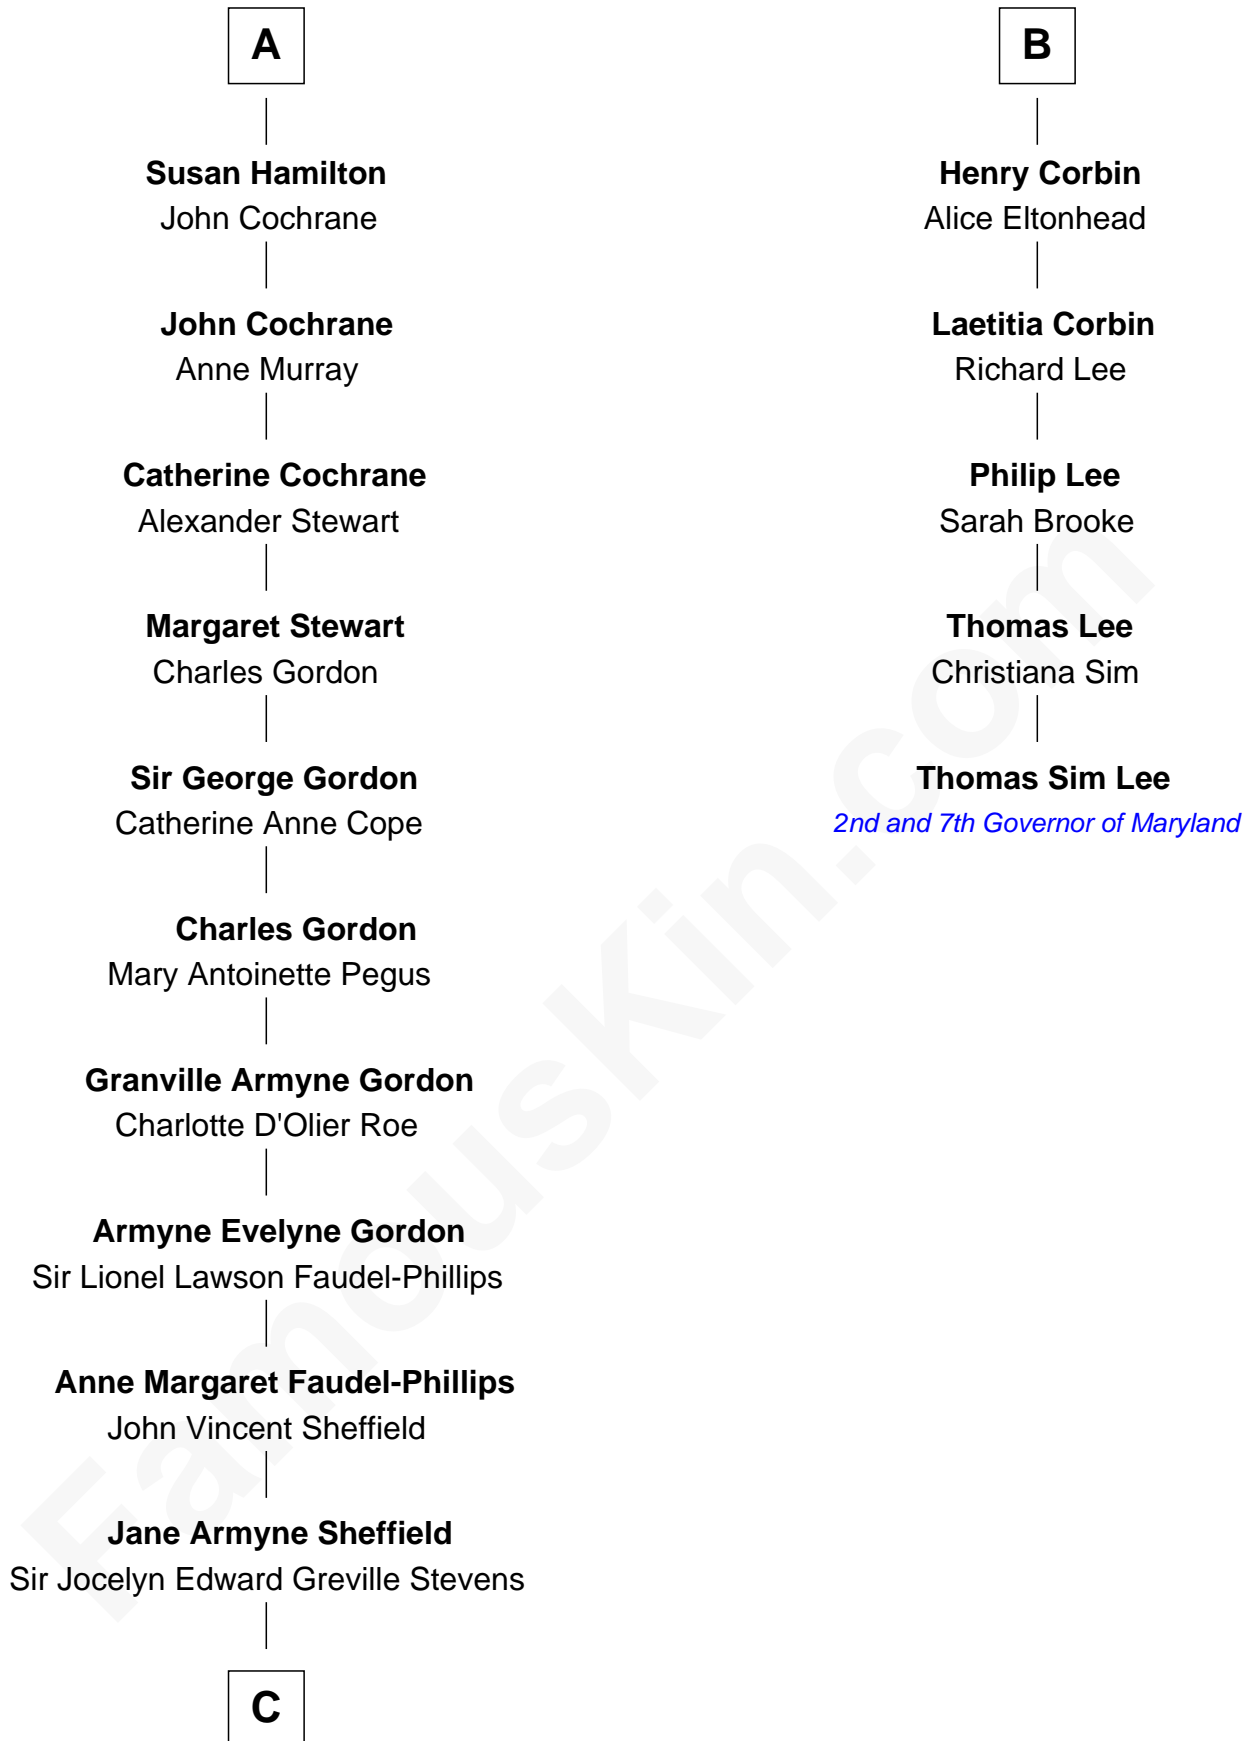

## Relationship Chart of

### Cara Delevingne

*Fashion Model and Movie Actress*

**11th cousin 7 times removed of**

### Thomas Sim Lee

*2nd and 7th Governor of Maryland*

**C**

**Pandora Anne Stevens**  
Charles Hamar Delevingne

**Cara Delevingne**  
*Model and Actress*

FamousKin.com