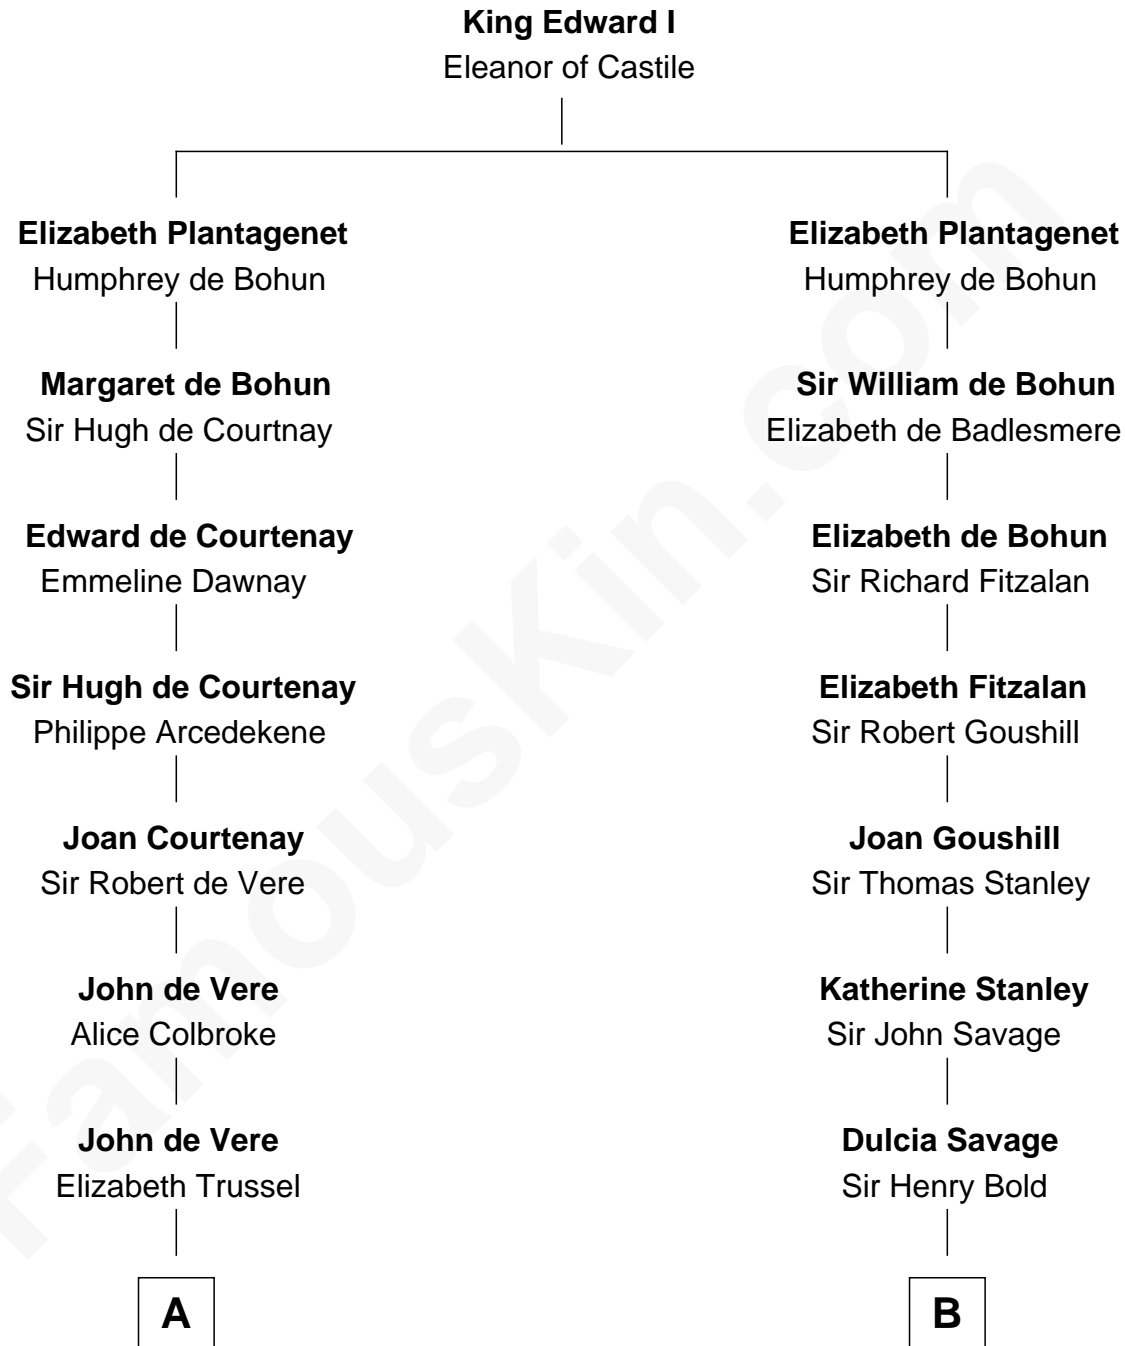

FamousKin.com

Relationship Chart of

Cara Delevingne

Fashion Model and Movie Actress

15th cousin 6 times removed of

Thomas Sim Lee

2nd and 7th Governor of Maryland

C

Sir Berkeley Digby George Sheffield

Julia Mary de Tuyll van Serooskerken

John Vincent Sheffield

Anne Margaret Faudel-Phillips

Jane Armyne Sheffield

Sir Jocelyn Edward Greville Stevens

Pandora Anne Stevens

Charles Hamar Delevingne